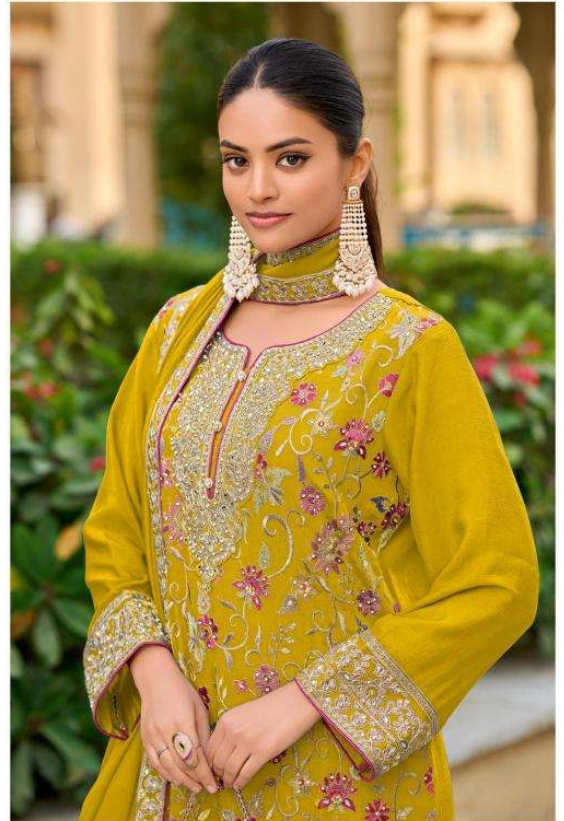

D~713 B~XL

**READY MADE
CHINON COLLECTION**

- Dry Clean Recommended
- Do Not Use Anytype Of Bleach Or Stain Removing Chemicals
- Do Not Overxpose Damp Fabric To Strong Sunlight
- Iron At Moderate Temperature