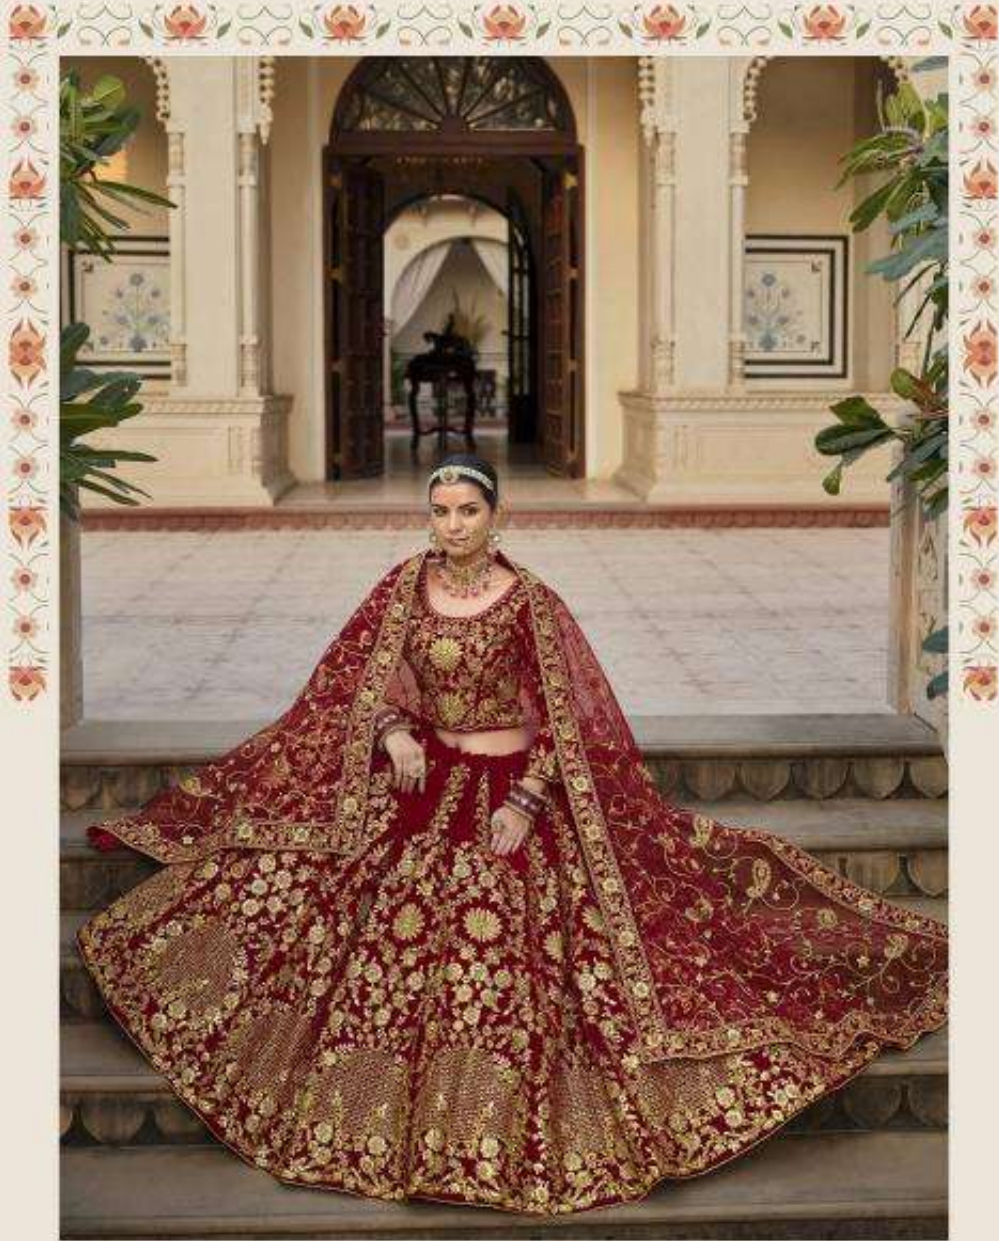

SENHORA

SET: SHIRTVALE, GLEBOSVALE, FUS, BODI, FUSVALE, NE, BRU, CA, LEHENGA.

3078 A

SENHORA

SET: HEMPTON - GARDEN OF THE ROSE - LARA DE NY - ARIAN - LETHINGA

3078

SENHORA

MY FAIRYTALE BEGINS IN THIS RESPLENDENT BRIDAL LEHENGA

3076

SENHORA

MY FAIRYTALE BEGINS IN THIS RESPLENDENT BRIDAL LEHENGA

3076 A