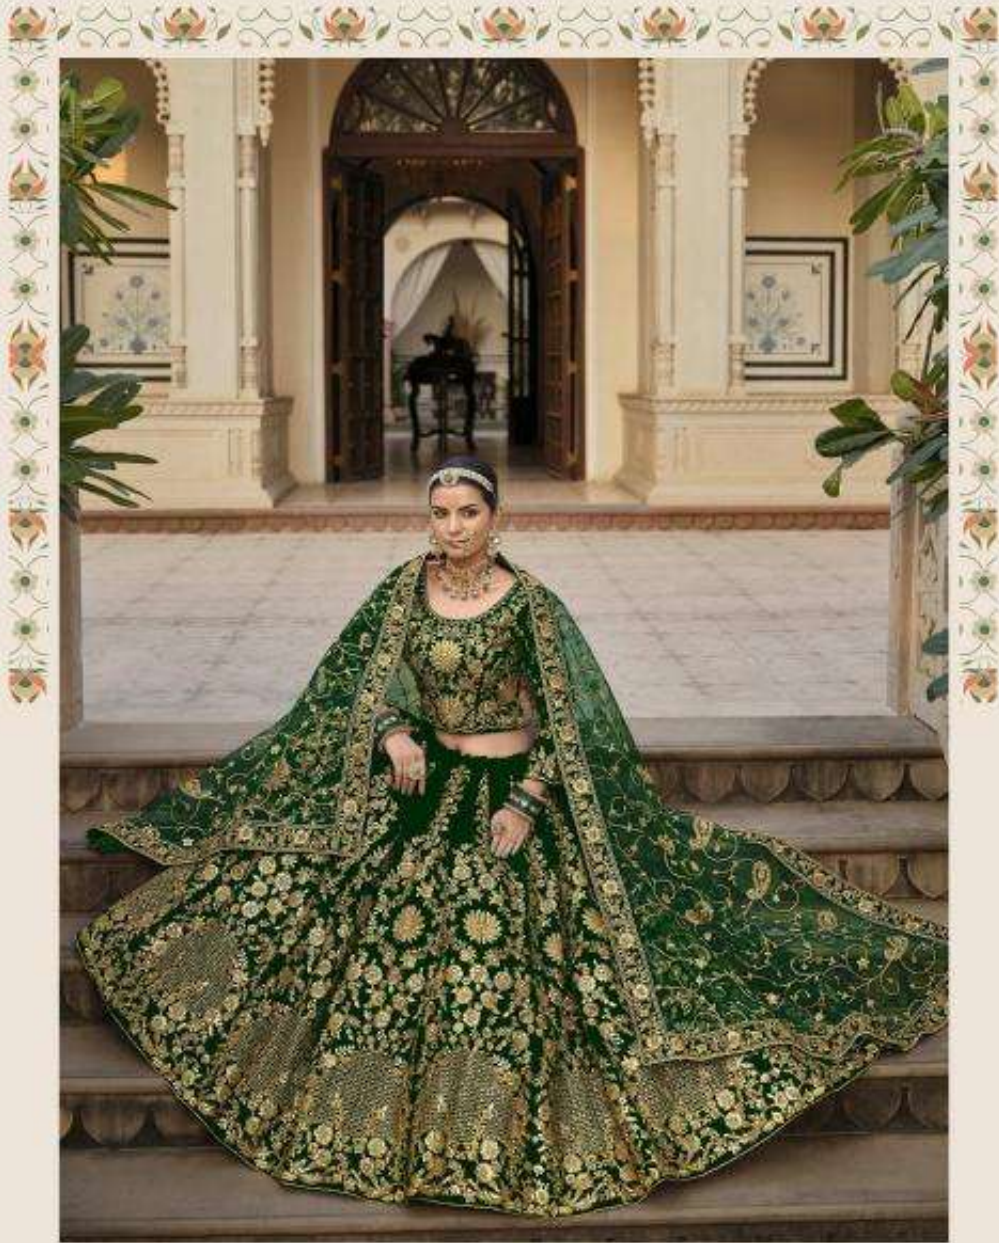

SENHORA

SET: SHIRTVALE, GLEBOSVALE, FUS, BODI, FUSVALE, NE, BRU, CA, LEHENGA.

3078 A

SENHORA

SET: HEMPTON - GARDEN OF THE ROSE - LARA DE NY - ARIAN - LETHINGA

3078

SENHORA

MY FAIRYTALE BEGINS IN THIS RESPLENDENT BRIDAL LEHENGA

3076

SENHORA

MY FAIRYTALE BEGINS IN THIS RESPLENDENT BRIDAL LEHENGA

3076 A