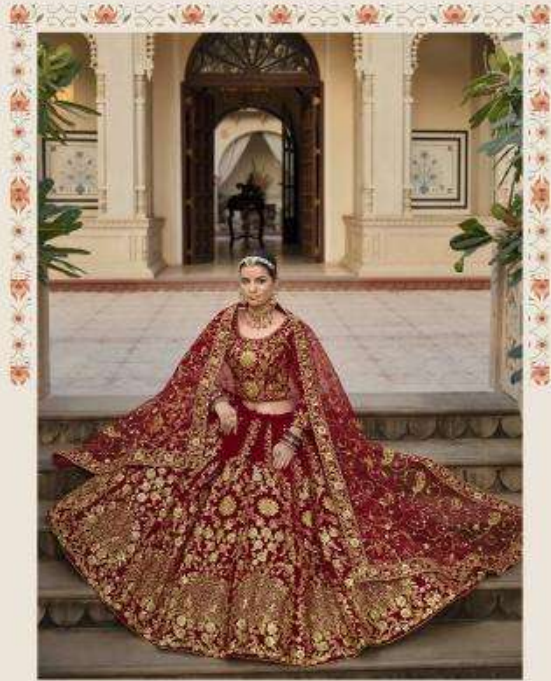

SENHORA

3078