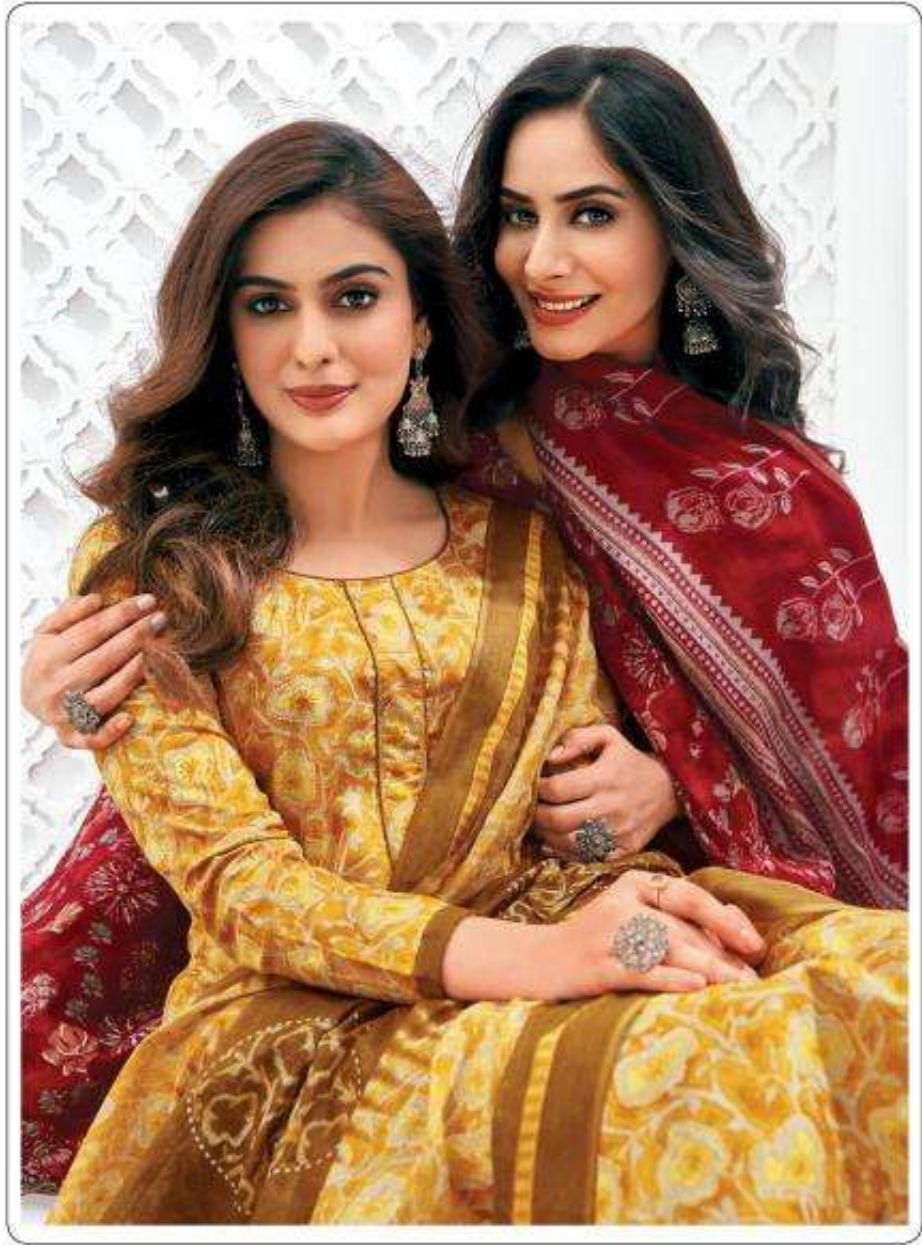

Priyalaxmi
Vol 33
Stitched Suits
With Pocket
100% COTTON

MCM
Life
Style
D No. 3334

MGM
Life
Style

D No. 3339

MGM
Life
Style
D No. 3342

MCM
Life
Style
D No. 3344