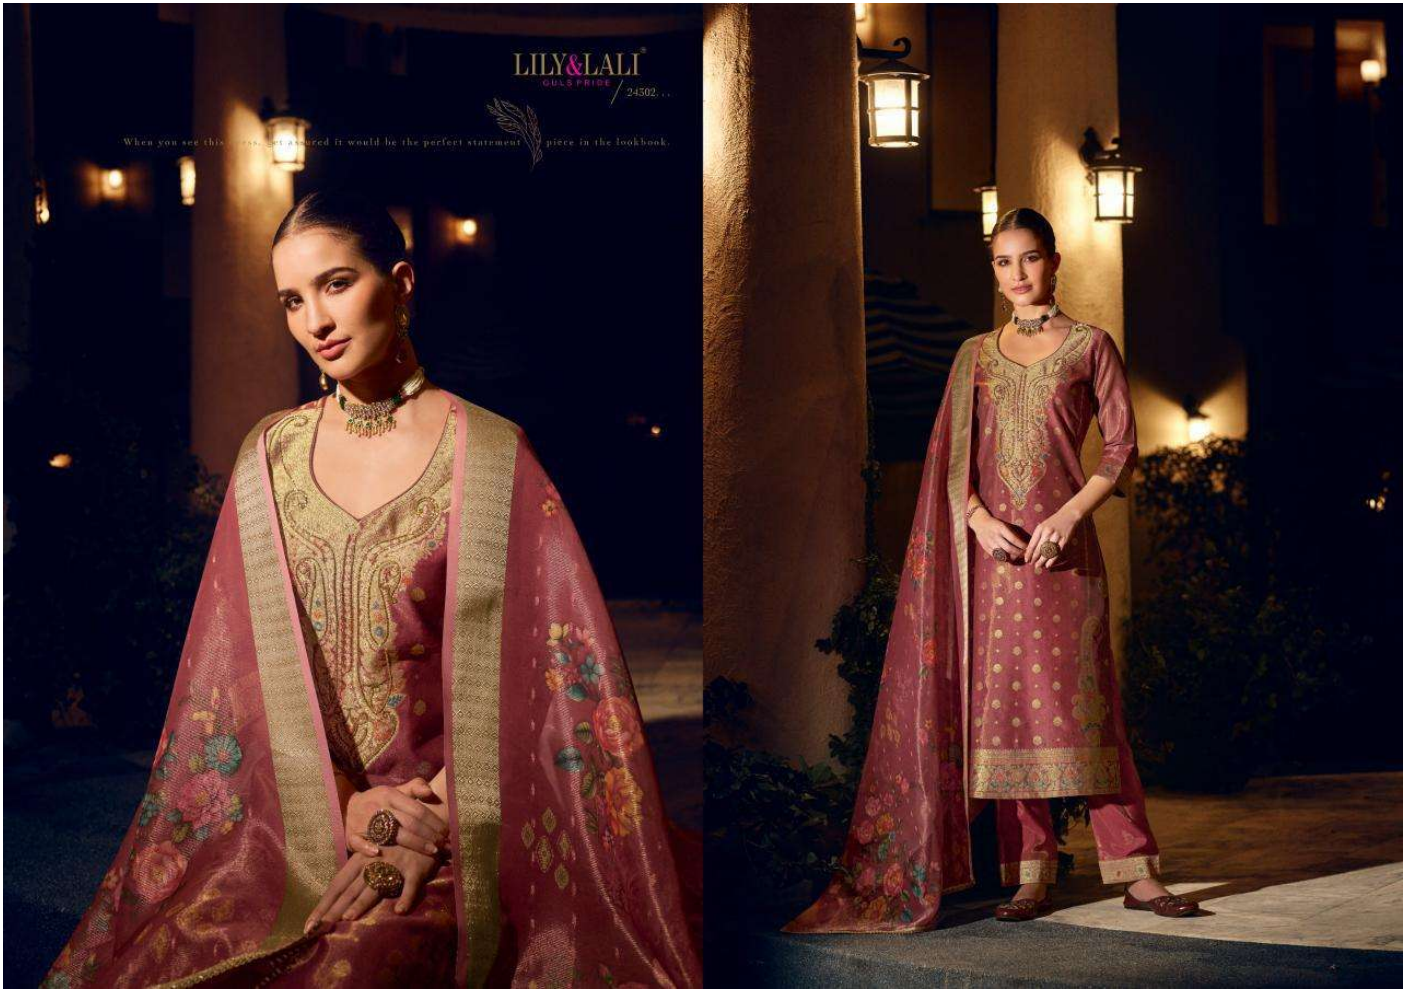

LILY&LALI
GULS PRIDE / 24502 ...

When you see this dress, you're assured it would be the perfect statement piece in the lookbook.

LILY&LALI
GOLD PRIDE / 24505

If you are a fashion goddess with a rebellious streak, this is one collection that will catch your fancy.

LILY & LALI
GULS PRIDE

24304...
Embrace sheer elegance with class while you adore this beautiful yellow embroidered dress with dupatta that complements dress beautifully.

TOP

EXCLUSIVE HANDWORK ON BANARASI SIMAR JACQUARD
JARI SILK FABRIC WITH SANTOON INNER

-

DUPATTA

DIGITAL PRINT ON SIMAR SILK DUPATTA WITH FANCY LACE

-

BOTTOM

SUPER SOFT SIMAR SILK FABRICS WITH JACQUARD LACE AND POCKET

SIZE

M,L,XL,XXL,3XL

NOTE: POCKET INSIDE THE PANT

LILY & LALI®
GOLD PRIDE 24301...

As the season of festivities knocks on our doors, get ready with the most amazing festive attire.