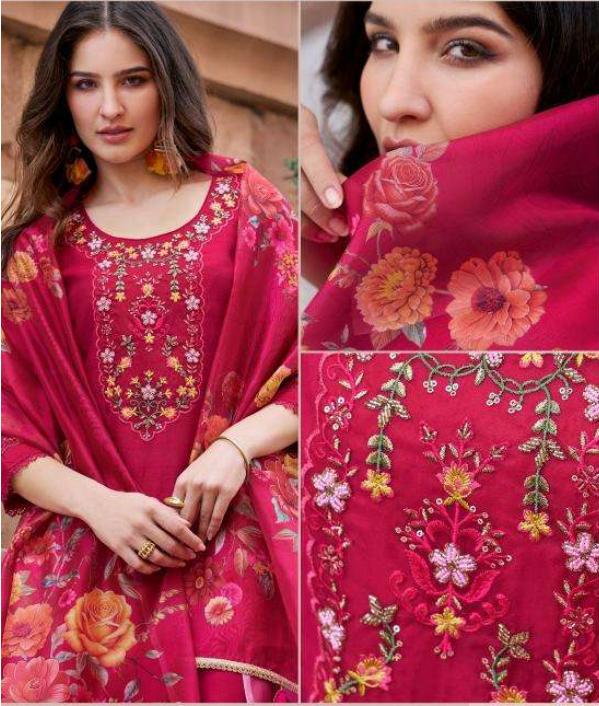

24606

HER SENSE

Her sense is a
composed combination
of tradition and
modernity;
she stays connected
with her roots!

24606

24601

24602

24605

24606

◆◆◆◆◆

24606

LILY&LALI®
GULS PRIDE
24605

Her vibes are flamboyant,
her presence turns any occasion
into a festival!
◆◆◆◆◆

Her vibes...

FLAUNT YOUR ATTITUDE

LILY&LALI®
GULS PRIDE

Glamour is an attitude
it's the expression of a certain kind of confidence.
A glamorous woman is always elegant,
but she also possesses an
air of mystery and excitement.
She's dramatic
almost untouchable.
◆◆◆◆◆

24603

Her style. . .

LILY&LALI®
GULS PRIDE

Her beauty lies within her happiness,
she stays every look with her happy vibes!
◆◆◆◆◆
24602

The right side of the advertisement features two smaller images of the woman in the teal floral dress. The top image shows her from the side, wearing a matching floral shawl. The bottom image shows her from the front, wearing large, colorful hoop earrings and sunglasses. The background is a soft, neutral tone.