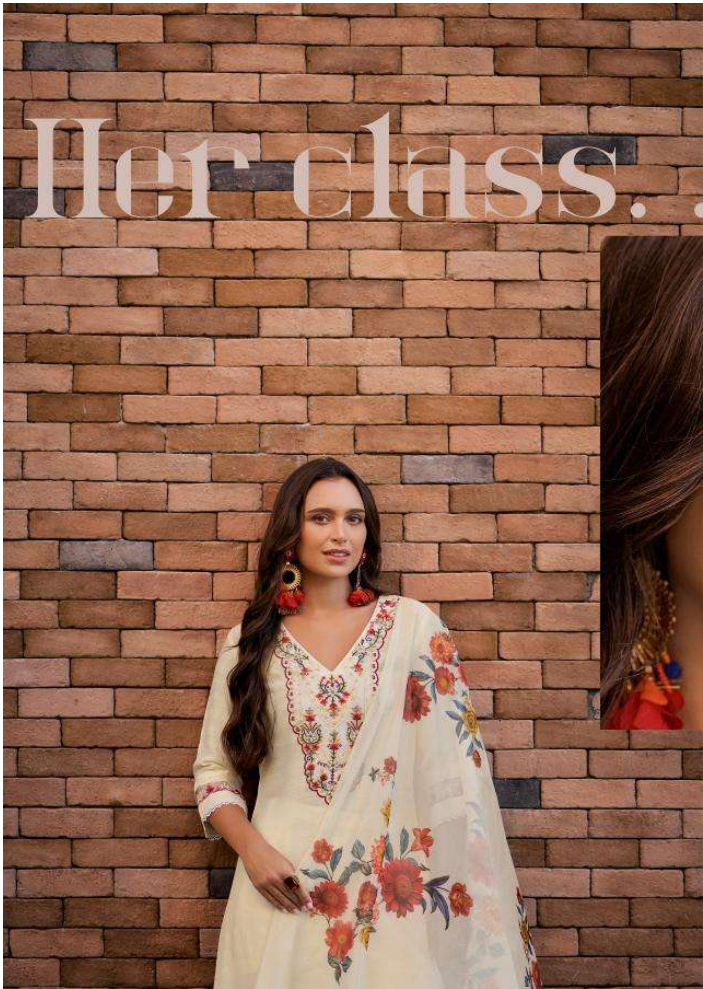

Her class.

LILY&LALI®
GULS PRIDE
24603

Her choice is the perfect blend of class and panache, she knows how to balance them matchlessly!