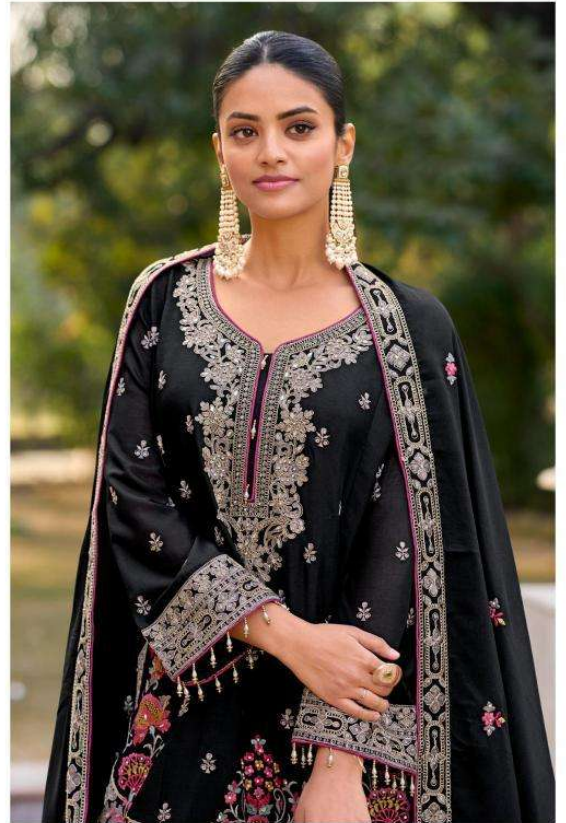

D~706 A~XL

**READY MADE
CHINON COLLECTION**

- Dry Clean Recommended
- Do Not Use Anytype Of Bleach Or Stain Removing Chemicals
- Do Not Overxpose Damp Fabric To Strong Sunlight
- Iron At Moderate Temperature