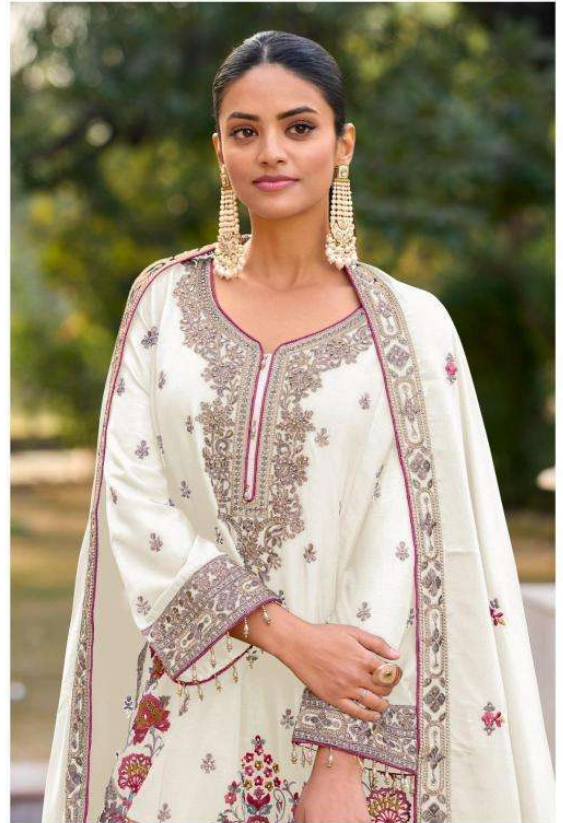

D~706 C~XL

**READY MADE
CHINON COLLECTION**

- Dry Clean Recommended
- Do Not Use Anytype Of Bleach Or Stain Removing Chemicals
- Do Not Overxpose Damp Fabric To Strong Sunlight
- Iron At Moderate Temperature