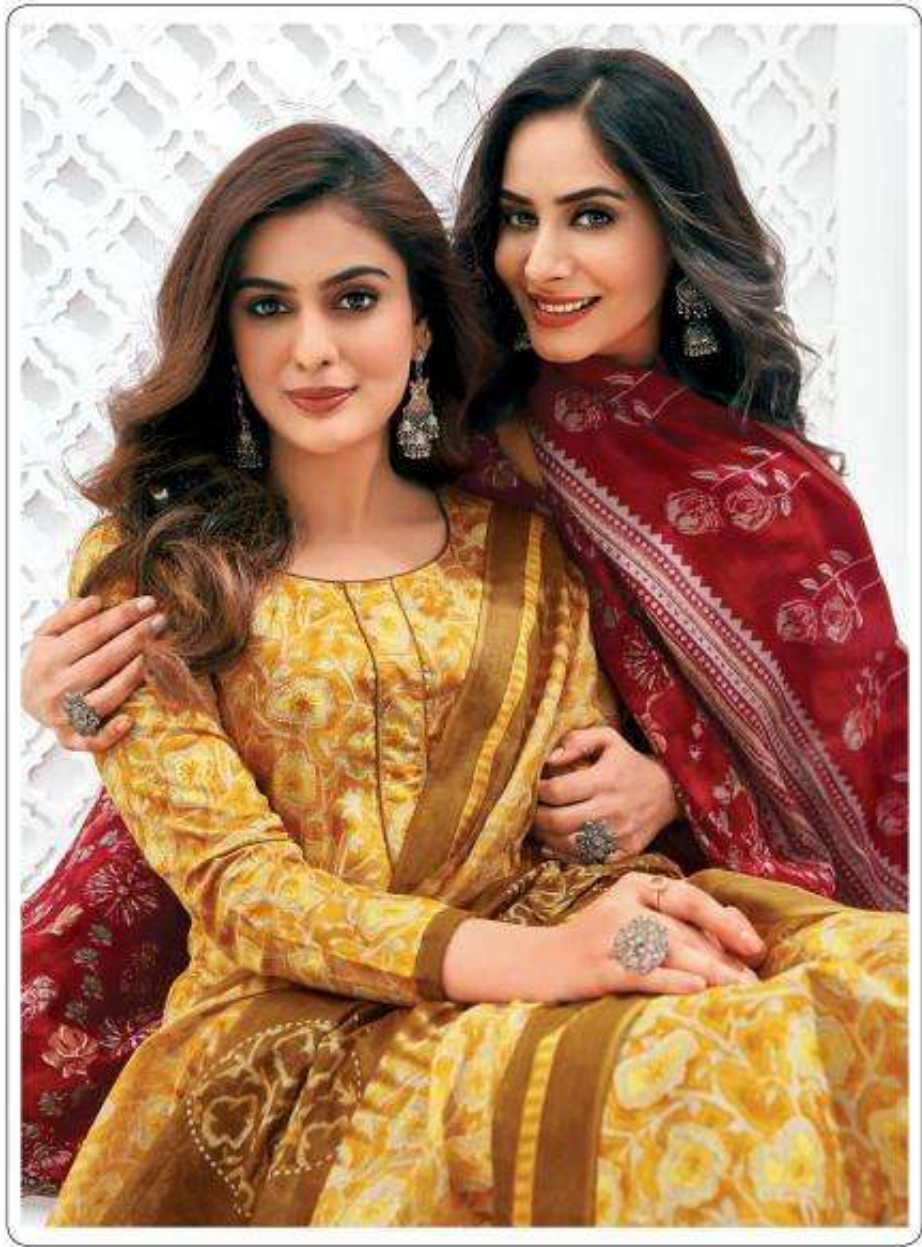

*Priyalaxmi*

Vol 33

Stitched Suits

With Pocket

100% COTTON

MCM  
Life  
Style  
D No. 3334

MCM  
Life  
Style  
D No. 3337

MCM  
Life  
Style  
D No. 3344