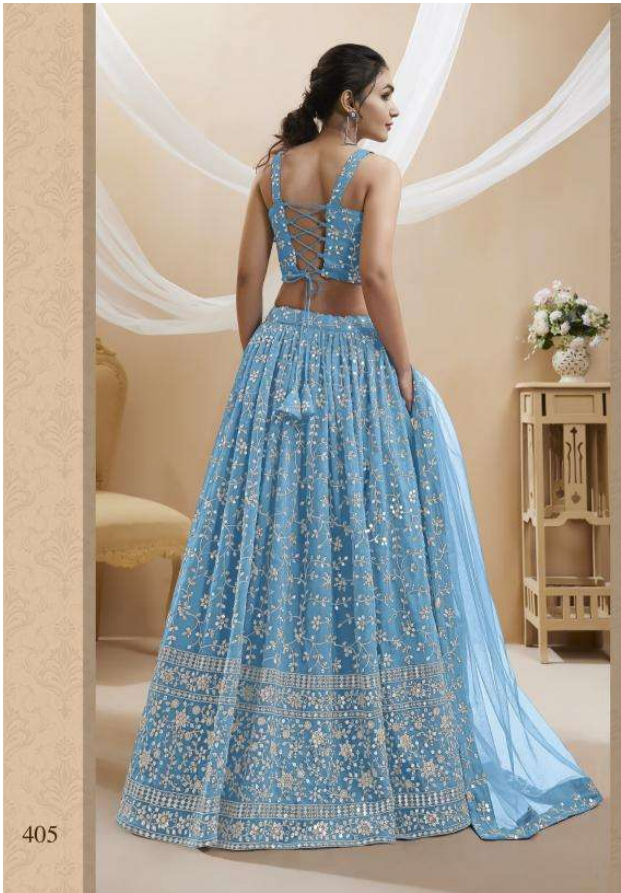

# Ruhana

VOL-1

401

402

403

404

405

406

# Ruhana

VOL-1

SKU/CODE	MAIN COLOR	BLOUSE FABRIC	LEHENGA FABRIC	DUPATTA FABRIC	BLOUSE SIZE (UNSTITCHED)	WORK TYPE	PRICE (EXCLUDING GST (12%) AND SHIPPING )
401	BLUE	GEORGETTE	GEORGETTE	SOFT NET	SIZE UPTO 44 (0.80mtr)	Sequins Zari Embroidered Work	2600/- (FLAT)
402	GREEN	GEORGETTE	GEORGETTE	SOFT NET	SIZE UPTO 44 (0.80mtr)	Sequins Zari Embroidered Work	2600/- (FLAT)
403	PINK	GEORGETTE	GEORGETTE	SOFT NET	SIZE UPTO 44 (0.80mtr)	Sequins Zari Embroidered Work	2600/- (FLAT)
404	RED	GEORGETTE	GEORGETTE	SOFT NET	SIZE UPTO 44 (0.80mtr)	Sequins Zari Embroidered Work	2600/- (FLAT)
405	SKY BLUE	GEORGETTE	GEORGETTE	SOFT NET	SIZE UPTO 44 (0.80mtr)	Sequins Zari Embroidered Work	2600/- (FLAT)
406	LAVENDER	GEORGETTE	GEORGETTE	SOFT NET	SIZE UPTO 44 (0.80mtr)	Sequins Zari Embroidered Work	2600/- (FLAT)
TOTAL DESIGNS : 6pcs / TOTAL AMOUNT RS : 15,600/- / AVERAGE RATE RS : 2600/-						ALL RATES ARE FLAT NO DISCOUNT AND EXCLUDING OF GST(12%) AND SHIPPING	