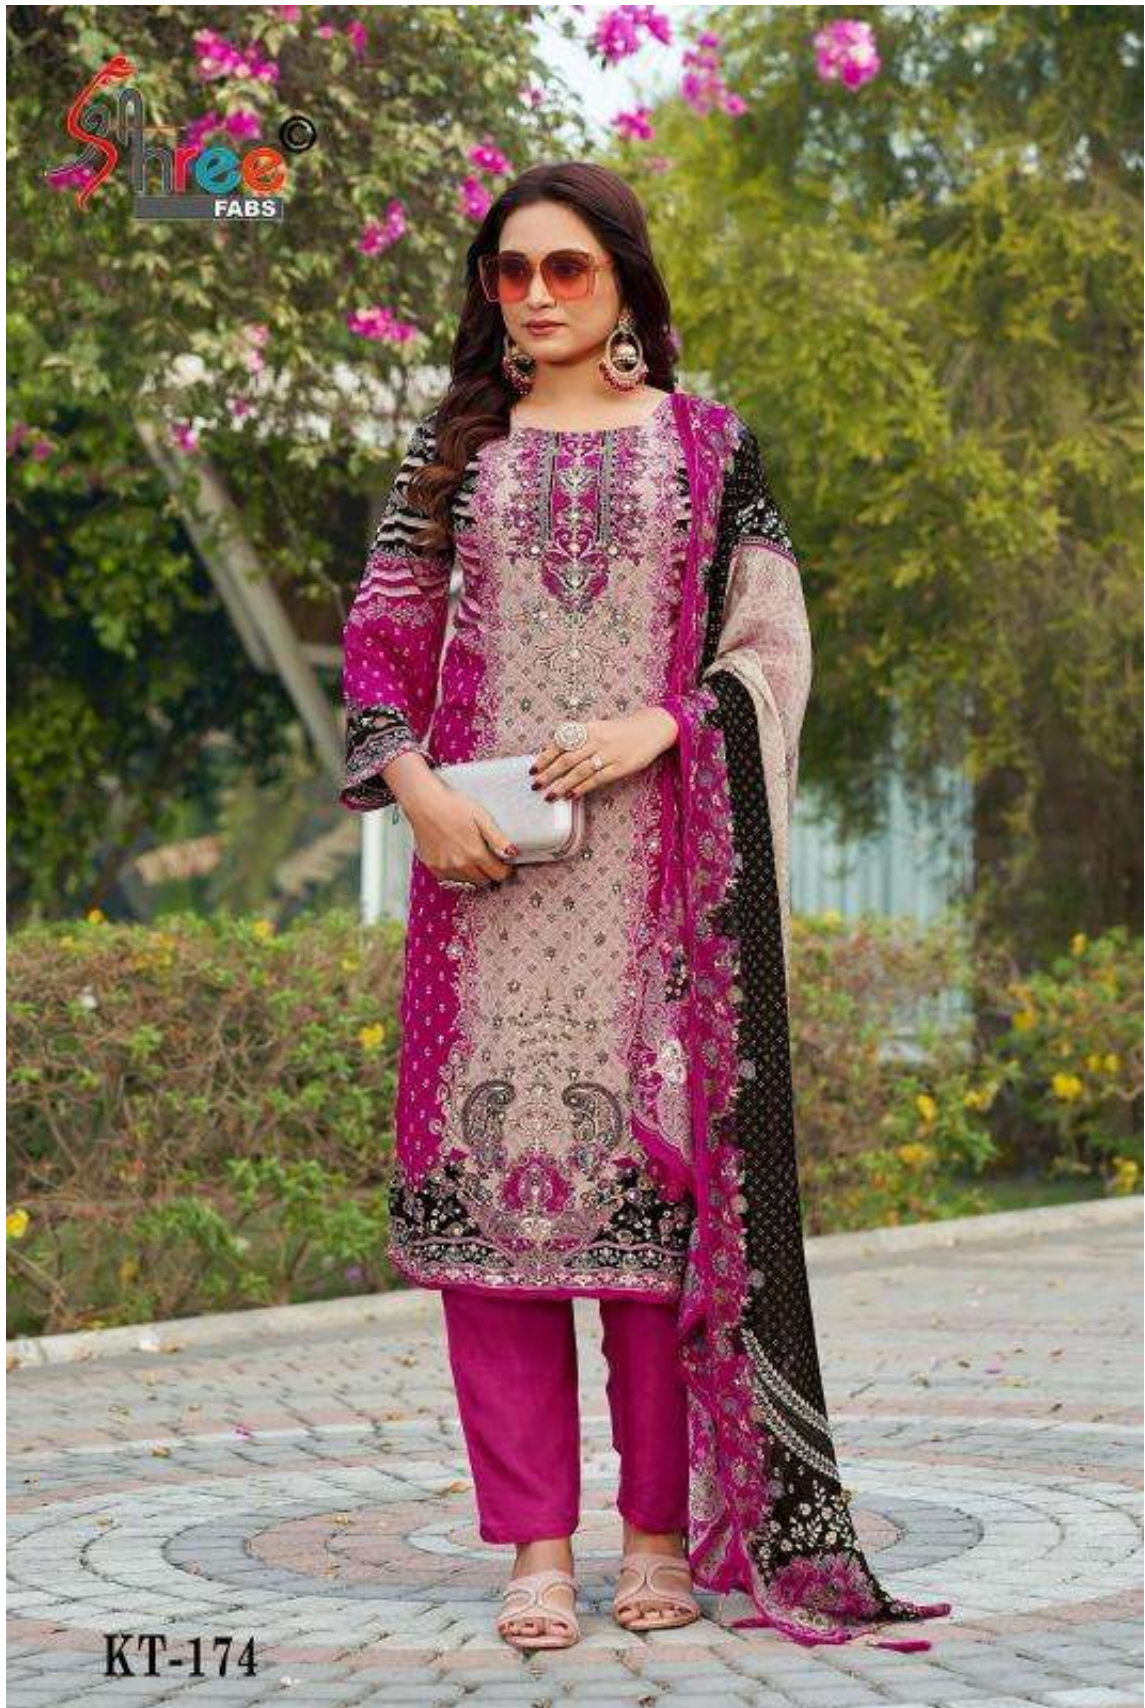

Shree
FABS

KT-174

Shree
FABS

KT-174

Shree
FABS

KT-174

Shree[©]
FABS

KT-174

TOP * PURE VISCOUS MASLIN DIGITAL PRINT WITH AARI AND HAND WORK *

DUPATTA * PURE VISCOSE MASLIN DIGITAL PRINT *

BOTTOM * PURE VISCOSE RAYON *

KT-174

KT-174-A

KT-174-B

KT-174-C

Shree
FABS

KT-174

KT-174-C

TOP * PURE VISCOUS MASLIN DIGITAL PRINT WITH AARI AND HAND WORK *

DUPATTA * PURE VISCOSE MASLIN DIGITAL PRINT *

BOTTAM * PURE VISCOSE RAYON *

KT-174-A

TOP * PURE VISCOUS MASLIN DIGITAL PRINT WITH AARI AND HAND WORK *