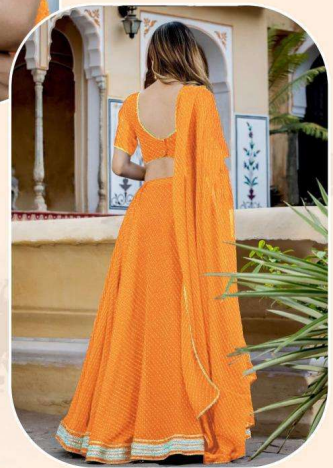

## VOL-22 / ZEEL CLOTHING

SKU/CODE	MAIN COLOR	BLOUSE FABRIC	LEHENGA FABRIC	DUPATTA FABRIC	SIZE (UNSTITCHED)	WORK TYPE	PRICE (EXCLUDING GST (12%) AND SHIPPING )
15049-Black	Black	Georgette	Georgette	Georgette	UP TO 42 SIZE	Zari and Cording Lace work with Leheriya Print	1800/- (FLAT)
15049-Blue	Blue	Georgette	Georgette	Georgette	UP TO 42 SIZE	Zari and Cording Lace work with Leheriya Print	1800/- (FLAT)
15049-Pink	Pink	Georgette	Georgette	Georgette	UP TO 42 SIZE	Zari and Cording Lace work with Leheriya Print	1800/- (FLAT)
15079-Purple	Purple	Georgette	Georgette	Georgette	UP TO 42 SIZE	Zari and Cording Lace work with Leheriya Print	1900/- (FLAT)
15049-Yellow	Yellow	Georgette	Georgette	Georgette	UP TO 42 SIZE	Zari and Cording Lace work with Leheriya Print	1800/- (FLAT)

TOTAL DESIGNS : 5pcs / TOTAL AMOUNT RS : 9,000/- / AVERAGE RATE RS : 1,800/-

ALL RATES ARE FLAT NO DISCOUNT AND EXCLUDING OF GST(12%) AND SHIPPING

15049-Black

Zeel Clothing  
Fashion Creators

15049-Blue

**Zeel Clothing**  
Fashion Creators

15049-Pink

**Zeel Clothing**  
Fashion Creator

15049- Yellow

**Zeel Clothing**  
Fashion Designer

15079-Purple

**Zeel Clothing**  
Fashion Creators

15049-Black

15049-Pink

15049-Blue

15079-Purple

15049-Yellow

Zeel Clothing  
INSPIRE CREATIVITY  
IN FASHION

Vol - 22