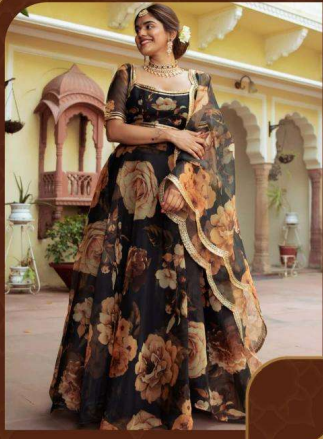

Zeel Clothing  
inspire create  
by zeel

15052

zee clothing  
empire creases  
EVOLVE

Zeel clothing  
SINCE 2008  
EVOLVE

Zeel Clothing  
SINCE 2008  
EVOLVE

Zeel Clothing  
inspire create  
by v.c.

15053

Zeel clothing  
SANGEET  
EVOLVE

Zeel Clothing  
inspire create  
by v.c.

15055

Zeel Clothing  
inspire create  
by v.c.

15054

Zeel Clothing  
inspire create  
by zeel

15056

Zeel clothing  
SPOKE CREATION  
EVOLVE

15052

15053

15054

15055

15065

*Zeel* clothing  
inspire create  
EVOLVE

*Vol-23*

**VOL-23 / ZEEL CLOTHING**

SKU/CODE	MAIN COLOR	BLOUSE FABRIC	LEHENGA FABRIC	DUPATTA FABRIC	SIZE (UNSTITCHED)	WORK TYPE	PRICE (EXCLUDING GST (12%) AND SHIPPING )
15052	White	Organza	Organza	Organza	UP TO 42 SIZE	Floral Digital Print with Embroidery Work	1800/- (FLAT)
15053	Blue	Art Silk	Art Silk	Soft Net	UP TO 42 SIZE	Digital Print with Gota Patti Work	1800/- (FLAT)
15054	Black	Organza	Organza	Organza	UP TO 42 SIZE	Digital Print with Gota Patti Work	1600/- (FLAT)
15055	Multi-color	Organza	Art Silk	Organza	UP TO 42 SIZE	Digital Print with Pearl, Resham and Zari Embroidery Work And Real Mirror Work Blouse	1800/- (FLAT)
15065	Lavender	Organza Net	Organza Net	Soft Net	UP TO 42 SIZE	Gota Patti Work with Resham and Sequins Embroidery Work	1800/- (FLAT)