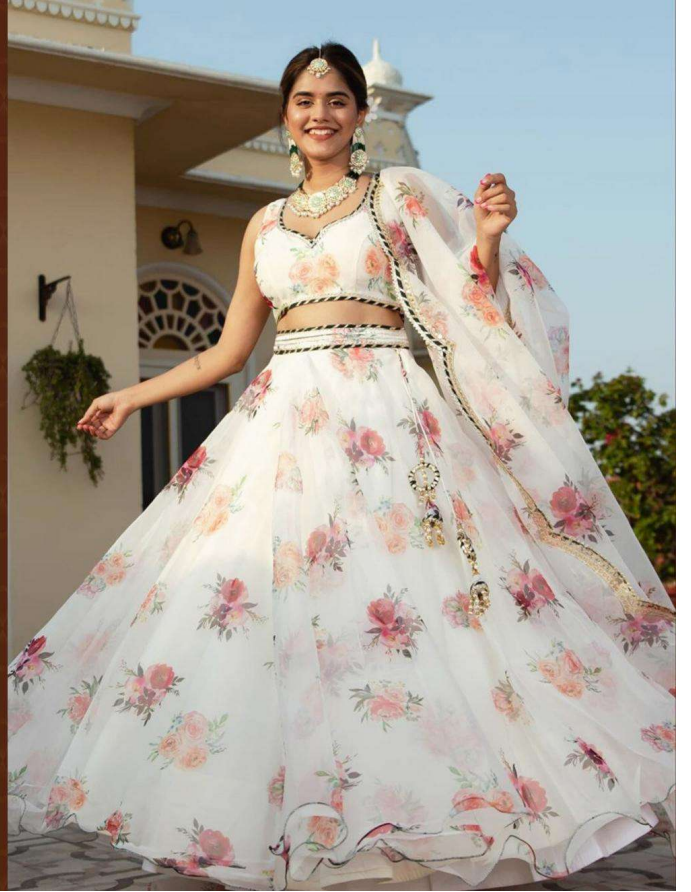

Zeel Clothing  
inspire create  
by zeel

15052

zee clothing  
empire creases  
EVOLVE

Zeel clothing  
SINCE 2008  
EVOLVE

Zeel Clothing  
SINCE 2008  
EVOLVE

Zeel Clothing  
inspire create  
by v.c.

15053

Zeel clothing  
SANGEET  
EVOLVE

Zeel Clothing  
inspire create  
by v.c.

15055

Zeel Clothing  
inspire create  
by v.c.

15054

Zeel Clothing  
inspire create  
by zeel

15056

Zeel clothing  
SPOKE CREATION  
EVOLVE

15052

15053

15054

15055

15065

*Zeel* clothing  
inspire create  
EVOLVE

*Vol-23*

**VOL-23 / ZEEL CLOTHING**

SKU/CODE	MAIN COLOR	BLOUSE FABRIC	LEHENGA FABRIC	DUPATTA FABRIC	SIZE (UNSTITCHED)	WORK TYPE	PRICE (EXCLUDING GST (12%) AND SHIPPING )
15052	White	Organza	Organza	Organza	UP TO 42 SIZE	Floral Digital Print with Embroidery Work	1800/- (FLAT)
15053	Blue	Art Silk	Art Silk	Soft Net	UP TO 42 SIZE	Digital Print with Gota Patti Work	1800/- (FLAT)
15054	Black	Organza	Organza	Organza	UP TO 42 SIZE	Digital Print with Gota Patti Work	1600/- (FLAT)
15055	Multi-color	Organza	Art Silk	Organza	UP TO 42 SIZE	Digital Print with Pearl, Resham and Zari Embroidery Work And Real Mirror Work Blouse	1800/- (FLAT)
15065	Lavender	Organza Net	Organza Net	Soft Net	UP TO 42 SIZE	Gota Patti Work with Resham and Sequins Embroidery Work	1800/- (FLAT)