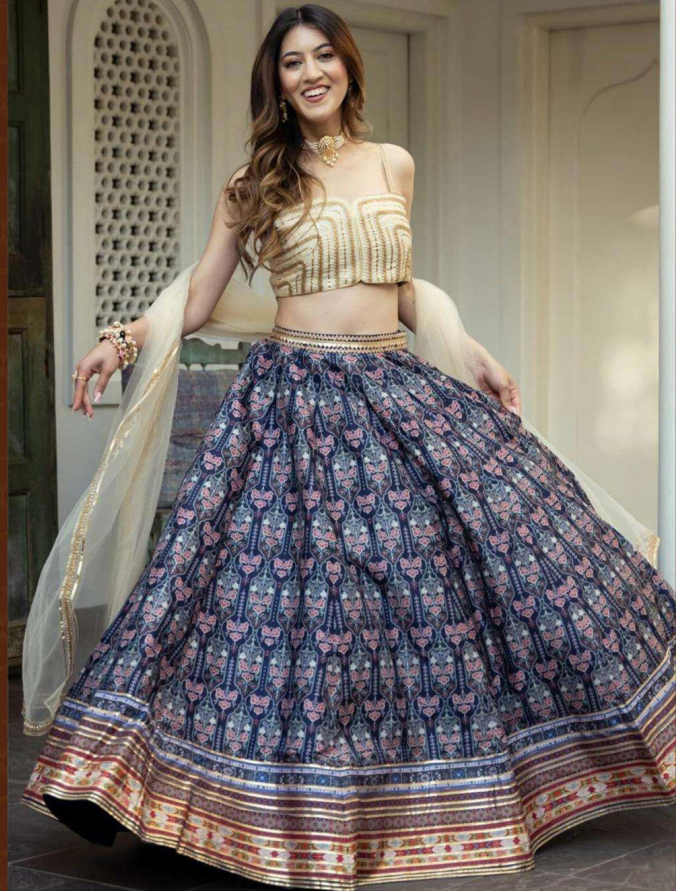

Zeel Clothing  
inspire create  
by zeel

15052

zee clothing  
empire creases  
EVOLVE

Zeel clothing  
SINCE 2008  
EVOLVE

Zeel Clothing  
SINCE 2008  
EVOLVE

Zeel Clothing  
inspire create  
by v.c.

15053

Zeel clothing  
SANGEET  
EVOLVE

Zeel Clothing  
inspire create  
by v.c.

15055

Zeel Clothing  
inspire create  
by v.c.

15054

Zeel Clothing  
inspire create  
by zeel

15056

Zeel clothing  
SPOKE CREATION  
EVOLVE

15052

15053

15054

15055

15065

*Zeel* clothing  
inspire create  
EVOLVE

*Vol-23*

**VOL-23 / ZEEL CLOTHING**

SKU/CODE	MAIN COLOR	BLOUSE FABRIC	LEHENGA FABRIC	DUPATTA FABRIC	SIZE (UNSTITCHED)	WORK TYPE	PRICE (EXCLUDING GST (12%) AND SHIPPING )
15052	White	Organza	Organza	Organza	UP TO 42 SIZE	Floral Digital Print with Embroidery Work	1800/- (FLAT)
15053	Blue	Art Silk	Art Silk	Soft Net	UP TO 42 SIZE	Digital Print with Gota Patti Work	1800/- (FLAT)
15054	Black	Organza	Organza	Organza	UP TO 42 SIZE	Digital Print with Gota Patti Work	1600/- (FLAT)
15055	Multi-color	Organza	Art Silk	Organza	UP TO 42 SIZE	Digital Print with Pearl, Resham and Zari Embroidery Work And Real Mirror Work Blouse	1800/- (FLAT)
15065	Lavender	Organza Net	Organza Net	Soft Net	UP TO 42 SIZE	Gota Patti Work with Resham and Sequins Embroidery Work	1800/- (FLAT)