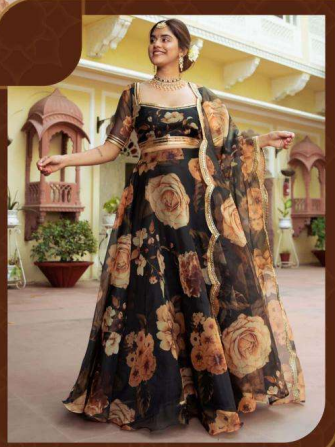

Zeel Clothing  
inspire create  
by zeel

15052

zee clothing  
empire creases  
EVOLVE

Zeel clothing  
SINCE 2008  
EVOLVE

Zeel Clothing  
SINCE 2008  
EVOLVE

Zeel Clothing  
inspire create  
by v.c.

15053

Zeel clothing  
SANGEET  
EVOLVE

Zeel Clothing  
inspire create  
by v.c.

15055

Zeel Clothing  
inspire create  
by v.c.

15054

Zeel Clothing  
inspire create  
by zeel

15056

Zeel clothing  
SPOKE CREATION  
EVOLVE

15052

15053

15054

15055

15065

*Zeel* clothing  
inspire create  
EVOLVE

*Vol-23*

**VOL-23 / ZEEL CLOTHING**

SKU/CODE	MAIN COLOR	BLOUSE FABRIC	LEHENGA FABRIC	DUPATTA FABRIC	SIZE (UNSTITCHED)	WORK TYPE	PRICE (EXCLUDING GST (12%) AND SHIPPING )
15052	White	Organza	Organza	Organza	UP TO 42 SIZE	Floral Digital Print with Embroidery Work	1800/- (FLAT)
15053	Blue	Art Silk	Art Silk	Soft Net	UP TO 42 SIZE	Digital Print with Gota Patti Work	1800/- (FLAT)
15054	Black	Organza	Organza	Organza	UP TO 42 SIZE	Digital Print with Gota Patti Work	1600/- (FLAT)
15055	Multi-color	Organza	Art Silk	Organza	UP TO 42 SIZE	Digital Print with Pearl, Resham and Zari Embroidery Work And Real Mirror Work Blouse	1800/- (FLAT)
15065	Lavender	Organza Net	Organza Net	Soft Net	UP TO 42 SIZE	Gota Patti Work with Resham and Sequins Embroidery Work	1800/- (FLAT)