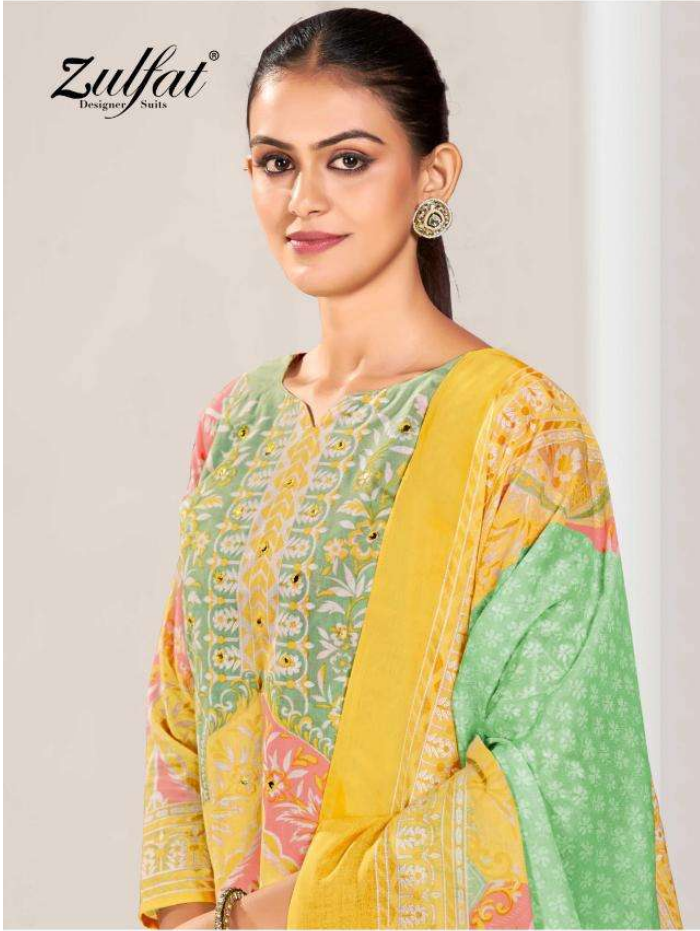

629-001

629-002

629-003

629-004

629-005

629-006

629-004

Zulfat®
Designer Suits

GLAMOR TOUCH

BLENDING OF COLORS, YOU CAN ONLY DREAM! GIVE LIFE TO YOUR DREAMS. LEVEL UP YOUR GLAMOROUS
LOOKS AND YOUR PERSONALITY WITH A BLEND OF COLORS AND PATTERNS.

629-005

629-003

FREE ELEGANCE WITH ALLURING FLORAL PATTERNS ON LACE FABRIC AND ADD GLAMOR TO YOUR STYLE.

629-001

Zulfat®
Designer Suits

FASHION BEAUTY

GREAT FASHION AND TRENDS
WHEN WE GO TO TAKE INSPIRATION FROM NATURE BEAUTY IS THE BEST
IS HEREA SET OF 3/4/5/6/7/8/9/10/11/12/13/14/15/16/17/18/19/20/21/22/23/24/25/26/27/28/29/30/31/32/33/34/35/36/37/38/39/40/41/42/43/44/45/46/47/48/49/50/51/52/53/54/55/56/57/58/59/60/61/62/63/64/65/66/67/68/69/70/71/72/73/74/75/76/77/78/79/80/81/82/83/84/85/86/87/88/89/90/91/92/93/94/95/96/97/98/99/100

629-002

Zulfat[®]
Designer Suits

SUMMER SHINE