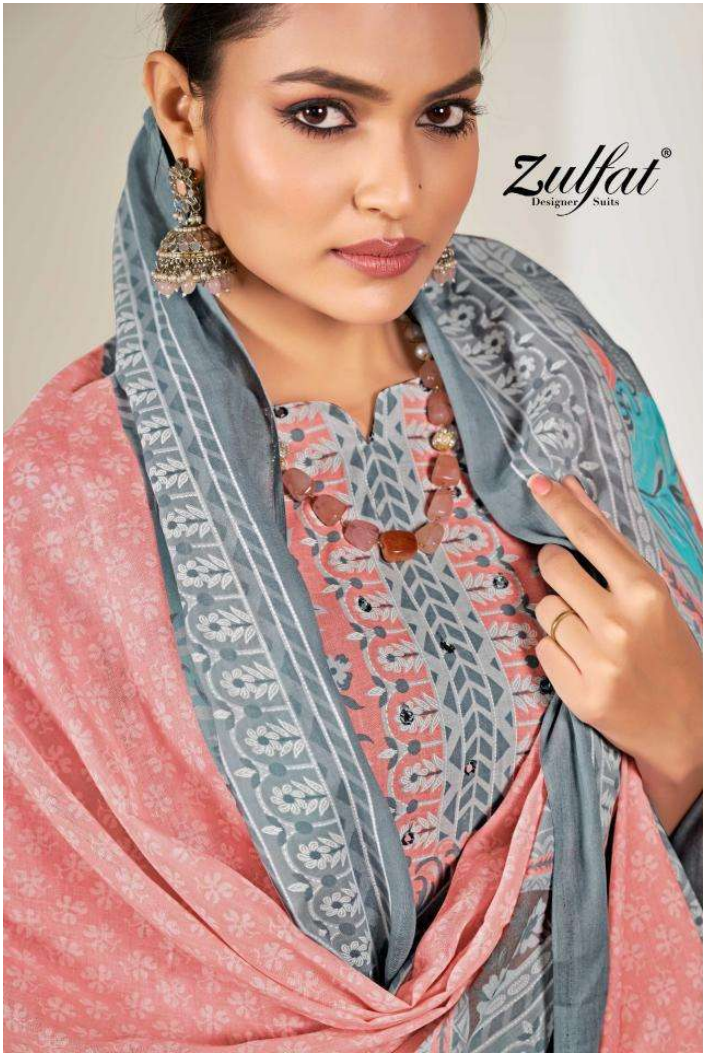

629-001

629-002

629-003

629-004

629-005

629-006

629-004

Zulfat®
Designer Suits

GLAMOR TOUCH

BLENDING OF COLORS, YOU CAN ONLY DREAM! GIVE LIFE TO YOUR DREAMS. LEVEL UP YOUR GLAMOROUS
LOOKS AND YOUR PERSONALITY WITH A BLEND OF COLORS AND PATTERNS.

629-005

629-003

FREE ELEGANCE WITH ALLURING FLORAL PATTERNS ON LACE FABRIC AND ADD GLAMOR TO YOUR STYLE.

629-002

Zulfat[®]
Designer Suits

SUMMER SHINE