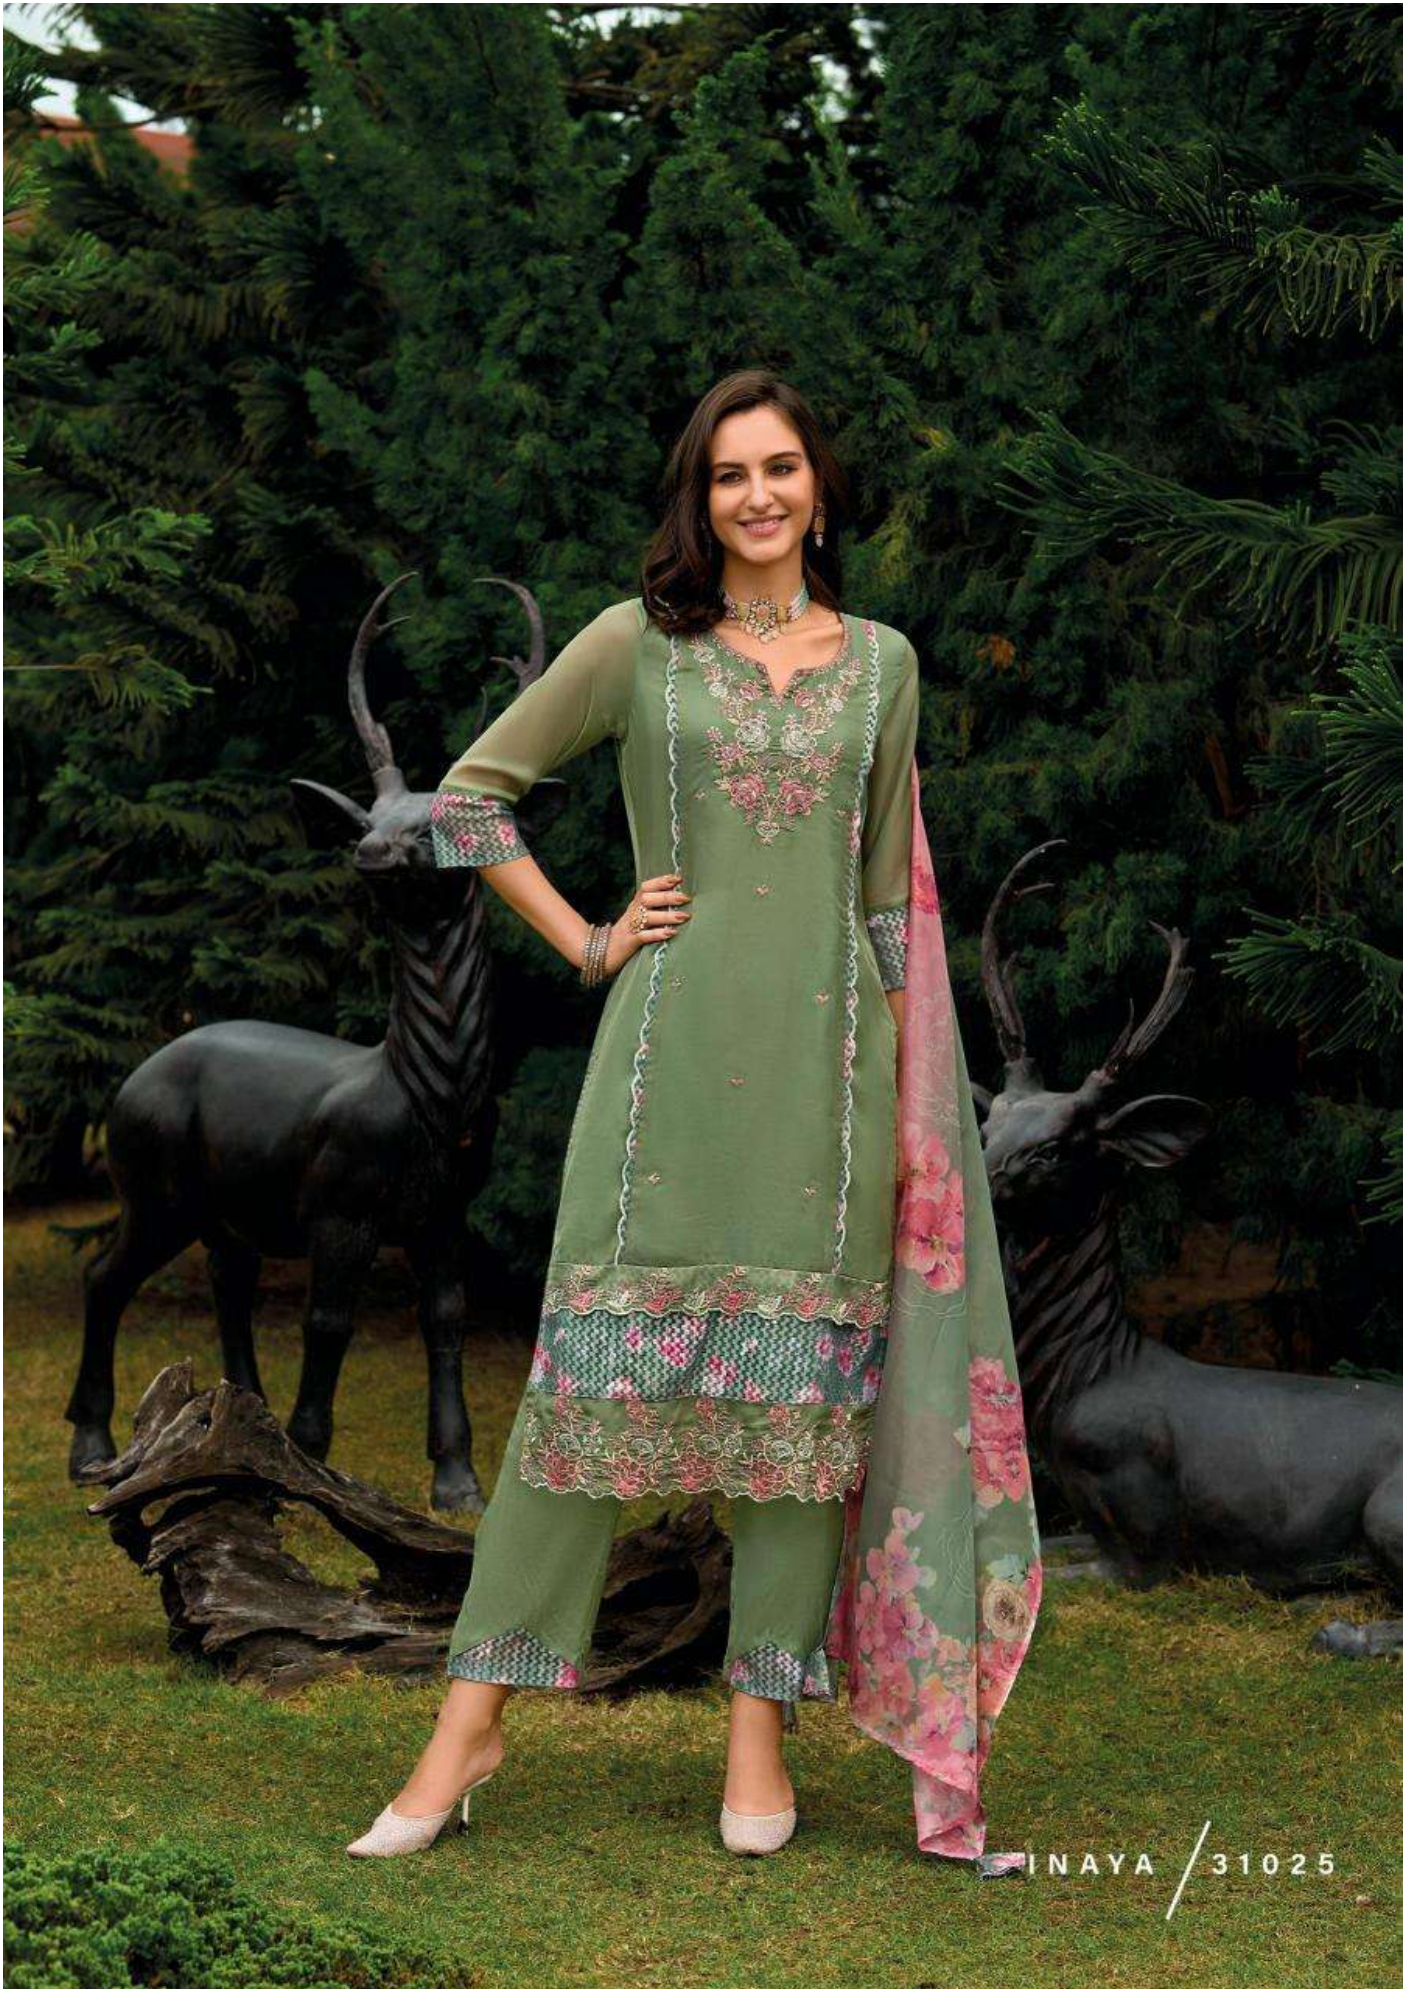

INAYA / 31025