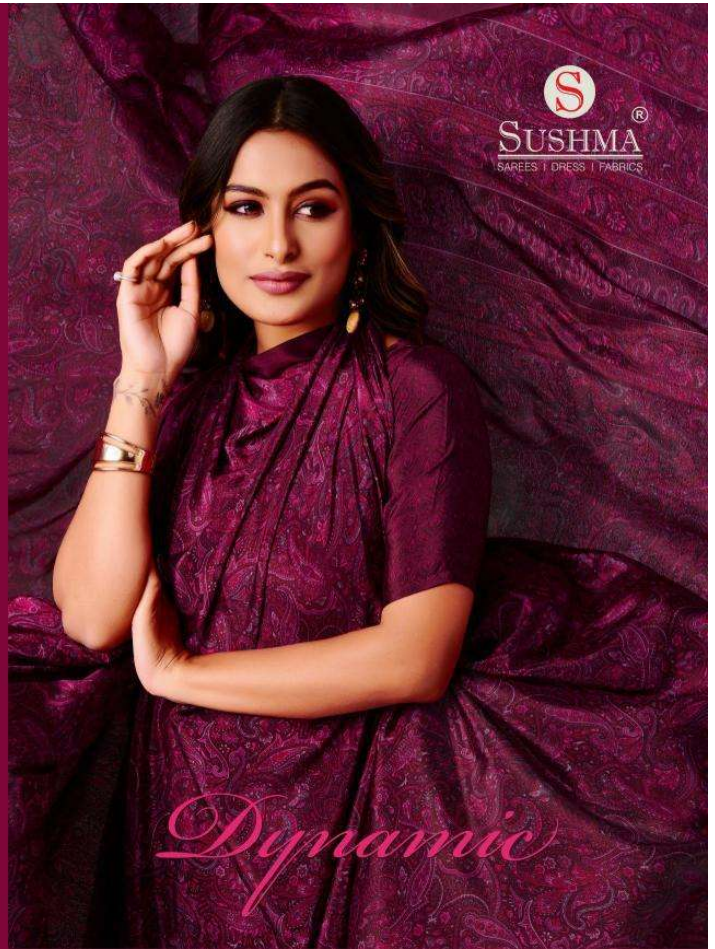

15002B

Dynamic

15001A 15001B 15002A 15002B 15003A 15003B 15004A 15004B

15005A 15005B 15006A 15006B 15007A 15007B 15008A 15008B

15009A 15009B 15010A 15010B

B/2051-54, Upper Ground, Millennium Textile Market, Ring Road, Surat - 395002. (Gujarat) INDIA.
T/F : +91 - 261 - 2312051 E : info@sushmafashions.com
W : www.sushmafashions.com