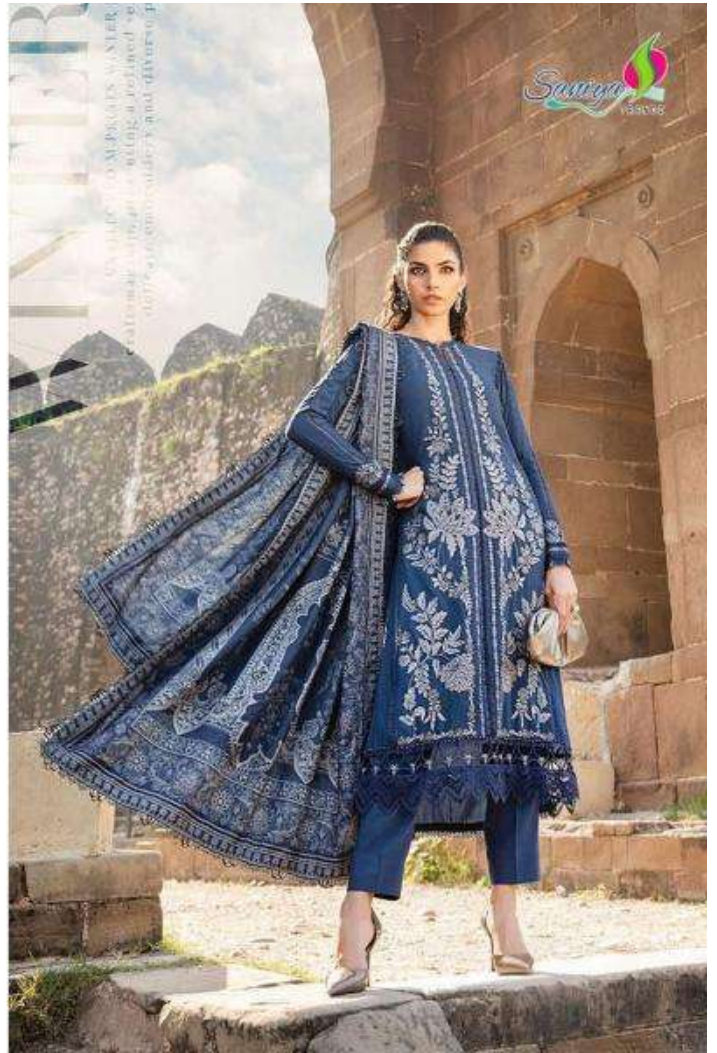

MARIA.B.

RAYON COLLECTION Vol-25

25001

25002

TOP:- RAYON WITH HEAVY EMBROIDERY
GPU LACE
BOTTOM:- RAYON
DUPATTA:- MUSLIN WITH DIGITAL PRINT

2962

Saniya
TRENDS

25002