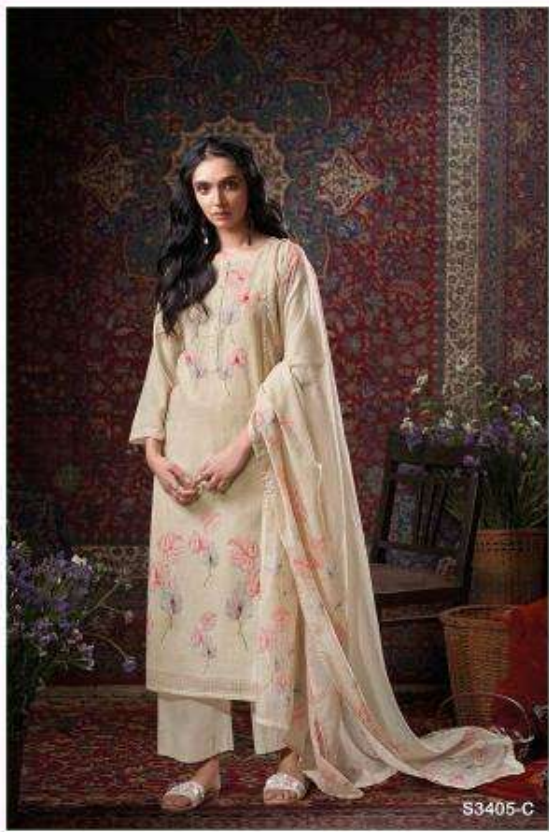

S3405-D

Ganga®

S3405-A

S3405-B

S3405-C

S3405-D

Ganga®  
Cora  
S3405- A/B/C/D

PRODUCT NAME	<b>CORA</b>
D.NO.	S3405
DESCRIPTION	<p><b>TOP</b> PREMIUM COTTON LINEN PRINTED WITH HAND WORK AND BUTTON WORK.</p> <p><b>BOTTOM</b> PREMIUM COTTON SOLID COLOR.</p> <p><b>DUPATTA</b> PREMIUM PURE COTTON KOTA PRINTED.</p>
HSN CODE	<b>520851</b>
WHOLESALE PRICE	<b>1560/- EACH+GST(EXTRA)</b>