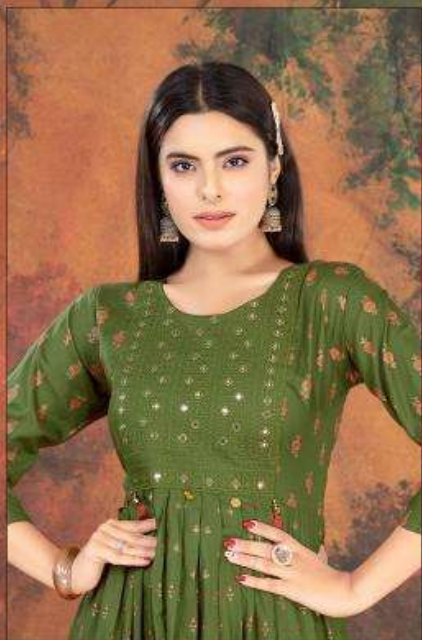

DEE CEE®
The Fashion Empire

ANZEER
D.NO:-103

DEE CEE®
The Fashion Empire

ANZEER
D.NO.-104

DEE CEE®
— The Fashion Empire

ANZEER
D.NO:-102

DEE CEE®
The Fashion Empire

ANZEER
D.NO:-106

DEE CEE®
— The Fashion Empire

ANZEER
D.NO:-105

DEE CEE[®]
The Fashion Empire

ANZEER

THE FASHION EMPIRE

FAB:- RAYON PLAIN
PATTERN:- FLARED LONG SCREEN PRINT KURTI
WITH COMPUTER EMBROIDERY YOYCK WITH
TUSSELE. REGULAR 3/4 SLEEVE.
LENTH:- 46"+
GHERA :- 40"+
SIZE:- M, L, XL, XXL, 3XL, 4XL.