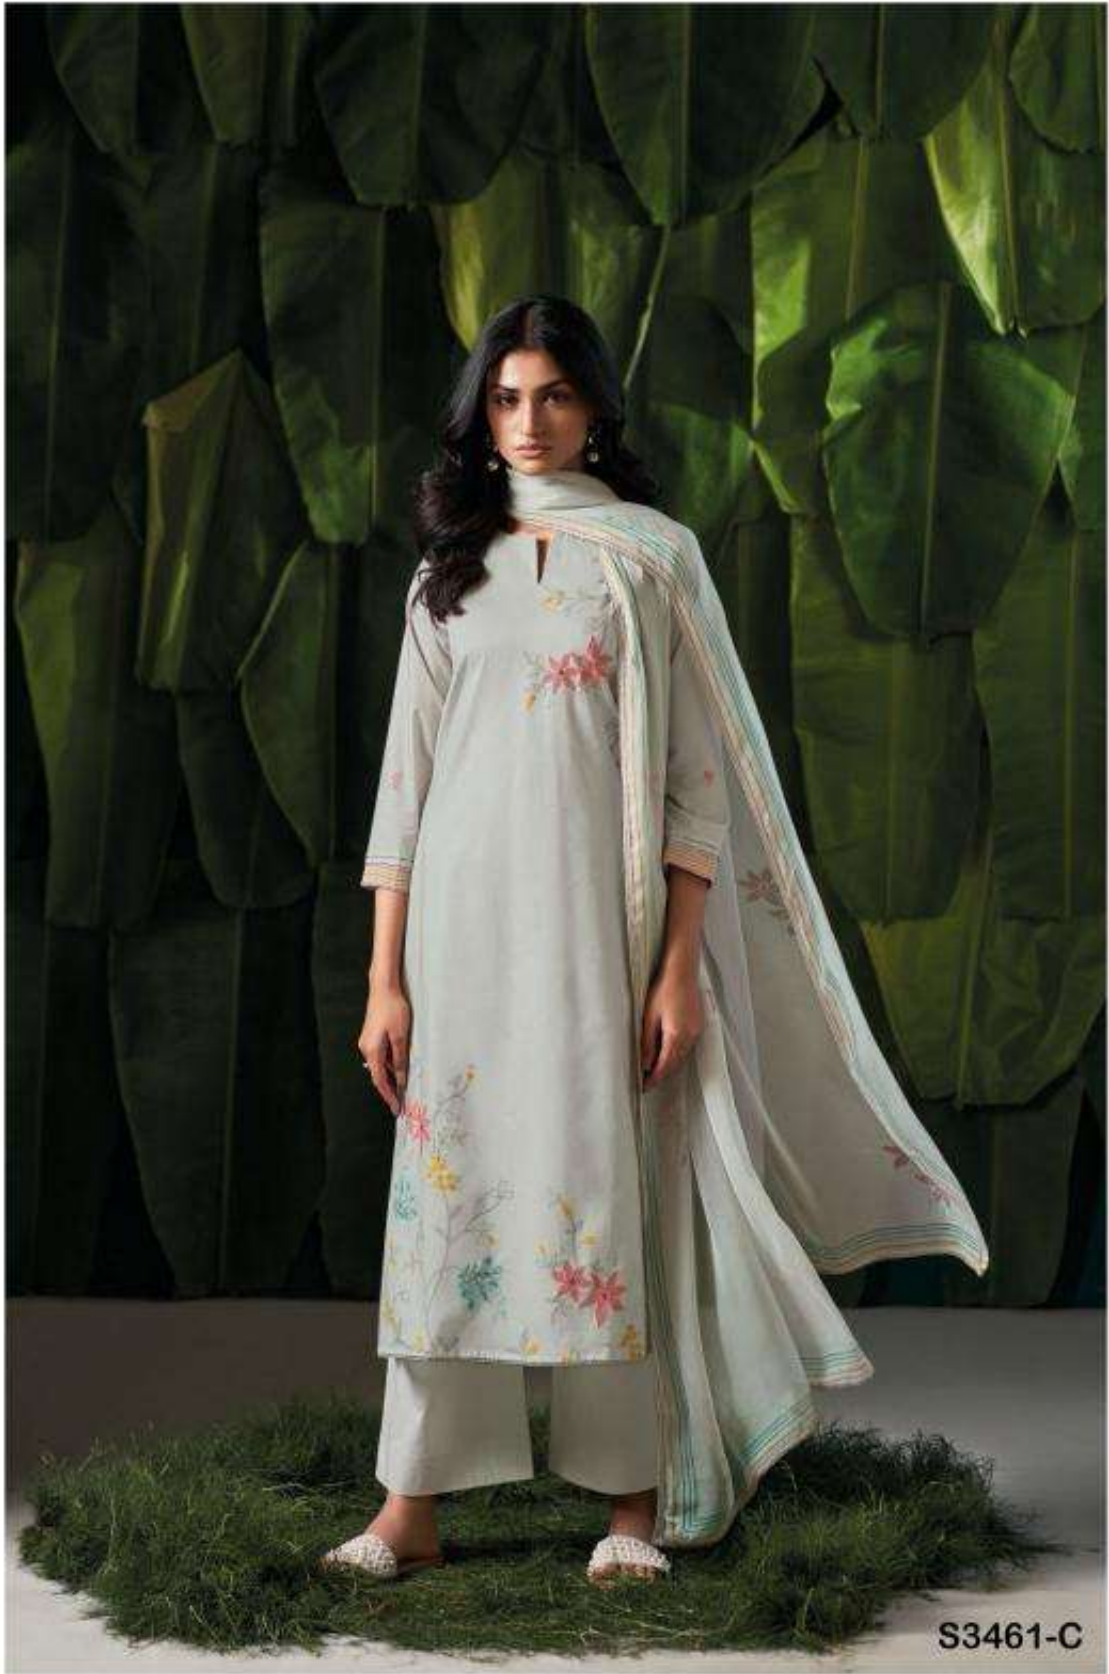

S3461-D

S3461-D

Ganga®

Ganga®

S3461-A

S3461-C

Ganga®

S3461-D

S3461-A

S3461-B

S3461-C

S3461-D

Ganga®
Gelila
S3461- A/B/C/D

Ganga®

Ganga®
Gelila
S3461

| | |
|-----------------|--|
| PRODUCT NAME | GELILA |
| D.NO. | S3461 |
| DESCRIPTION | <p>TOP PREMIUM COTTON PRINTED WITH HAND EMBROIDERY, HAND WORK AND CROCHET LACE ON DAMAN</p> |
| | <p>BOTTOM PREMIUM COTTON SOLID COLOR</p> |
| | <p>DUPATTA PREMIUM PURE CHIFFON PRINTED WITH CROCHET LACE BORDER</p> |
| HSN CODE | 520851 |
| WHOLESALE PRICE | 1640/- EACH+GST(EXTRA) |