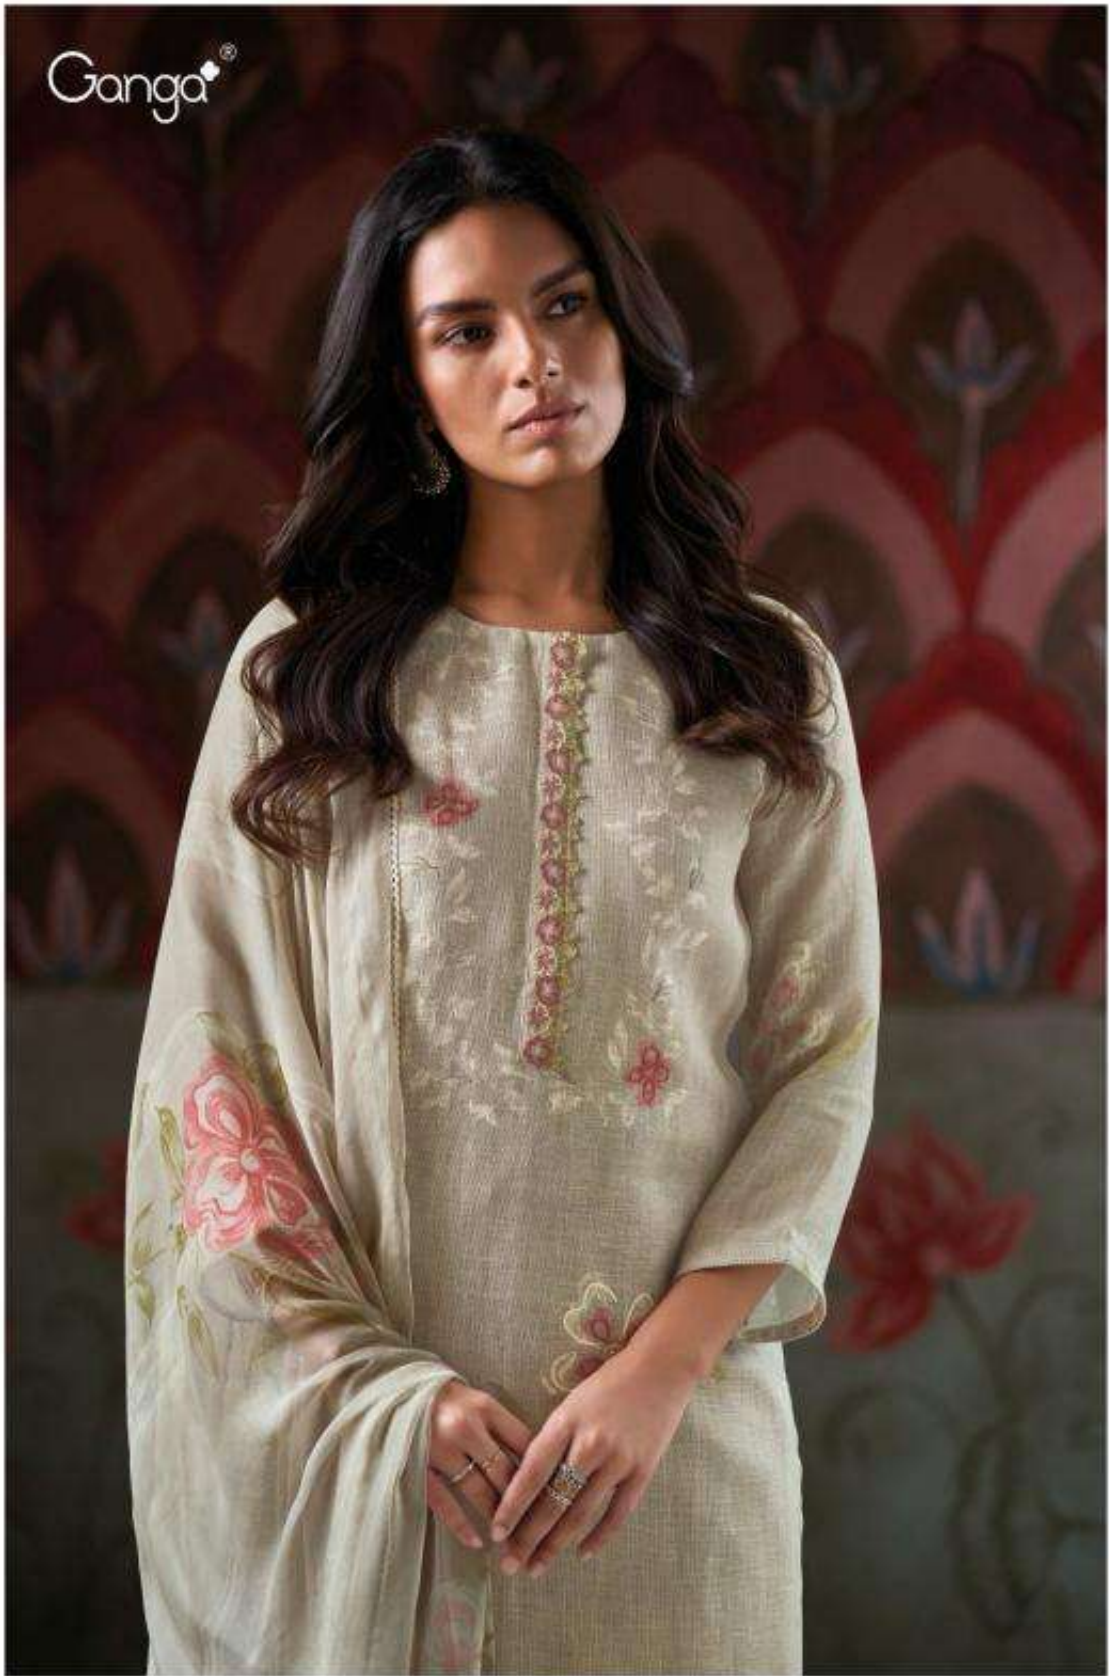

S3406-D

S3406-D

Ganga®

Ganga®

S3406-A

S3406-B

S3406-C

S3406-D

Ganga®
Carina
S3406- A/B/C/D

Ganga®
Carina
S3406

S3406-A

S3406-D

Ganga®

Ganga®

PRODUCT NAME	CARINA
D.NO.	S3406
DESCRIPTION	<p>TOP PREMIUM PURE LINEN PRINTED WITH HAND EMBROIDERY, EMBROIDERY LACE ON NECK, SCHIFFLI EMBROIDERY ON DAMAN.</p> <p>BOTTOM PREMIUM COTTON SOLID COLOUR</p> <p>DUPATTA PREMIUM PURE CHIFFON PRINTED WITH CROCHET LACE BORDER.</p>
HSN CODE	520851
WHOLESALE PRICE	2345/- EACH+GST(EXTRA)