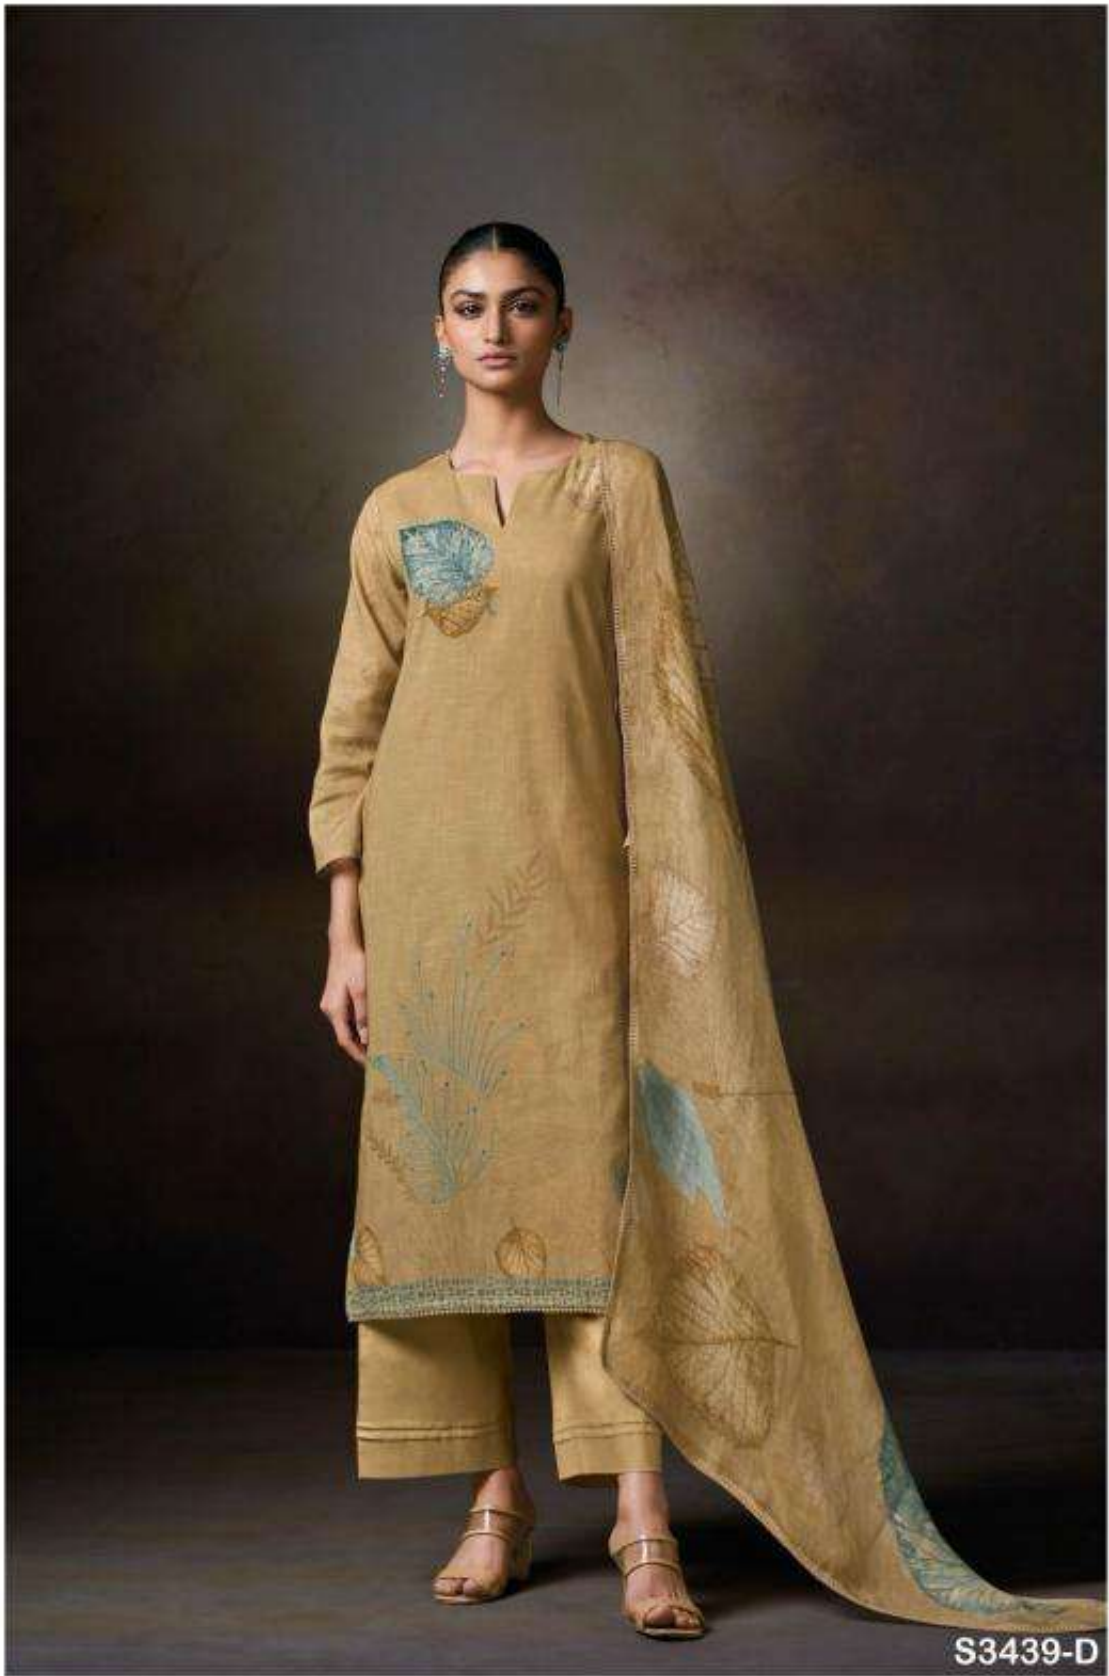

S3439-C

S3439-A

S3439-A

Ganga®

S3439-D

Ganga®

S3439-C

Ganga[®]
Lexy
S3439

S3439-B

Ganga®

Ganga®

| | |
|-----------------|---|
| PRODUCT NAME | LEXY |
| D.NO. | S3439 |
| DESCRIPTION | <p>TOP PREMIUM COTTON LINEN PRINTED WITH HAND EMBROIDERY, HAND WORK & CROCHET LACE ON DAMAN.</p> <p>BOTTOM PREMIUM COTTON SOLID COLOR.</p> <p>DUPATTA PREMIUM PURE LINEN JACQUARD PRINTED WITH CROCHET LACE BORDER</p> |
| HSN CODE | 520851 |
| WHOLESALE PRICE | 2060/- EACH+GST(EXTRA) |