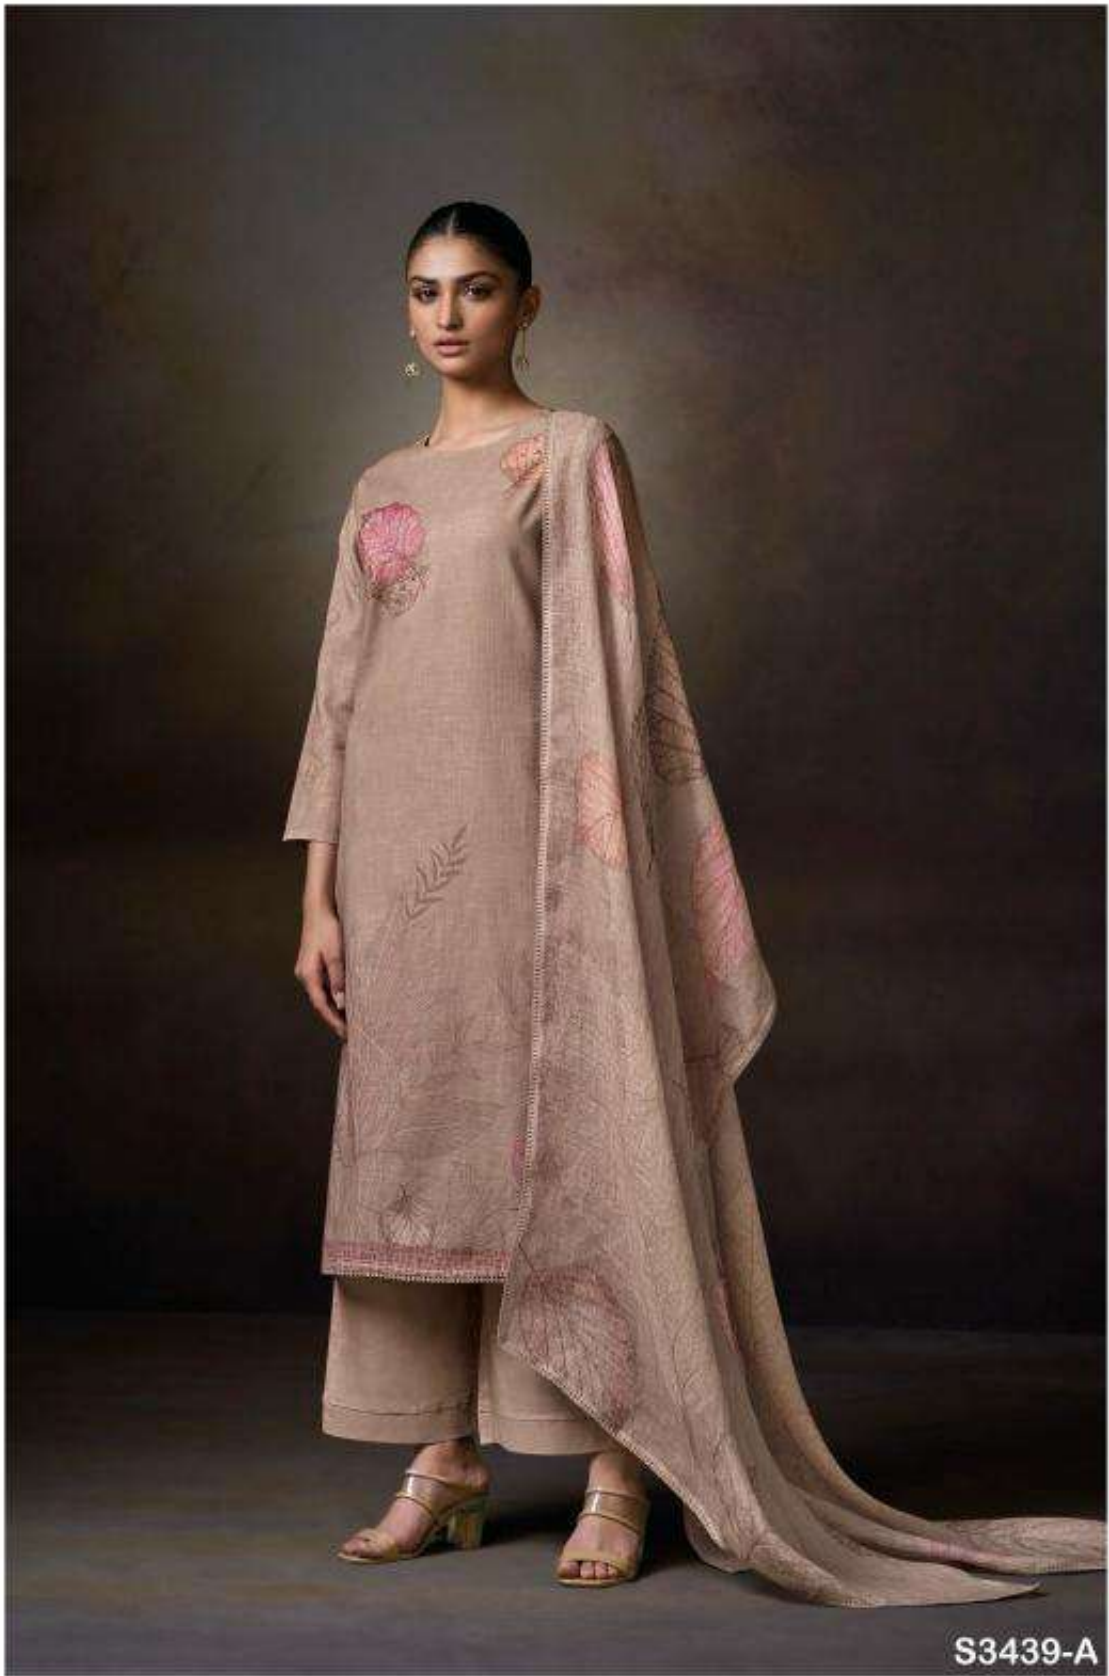

S3439-C

S3439-A

S3439-A

Ganga®

S3439-D

Ganga®

S3439-C

Ganga[®]
Lexy
S3439

S3439-B

Ganga®

Ganga®

| | |
|-----------------|---|
| PRODUCT NAME | LEXY |
| D.NO. | S3439 |
| DESCRIPTION | <p>TOP PREMIUM COTTON LINEN PRINTED WITH HAND EMBROIDERY, HAND WORK & CROCHET LACE ON DAMAN.</p> <p>BOTTOM PREMIUM COTTON SOLID COLOR.</p> <p>DUPATTA PREMIUM PURE LINEN JACQUARD PRINTED WITH CROCHET LACE BORDER</p> |
| HSN CODE | 520851 |
| WHOLESALE PRICE | 2060/- EACH+GST(EXTRA) |