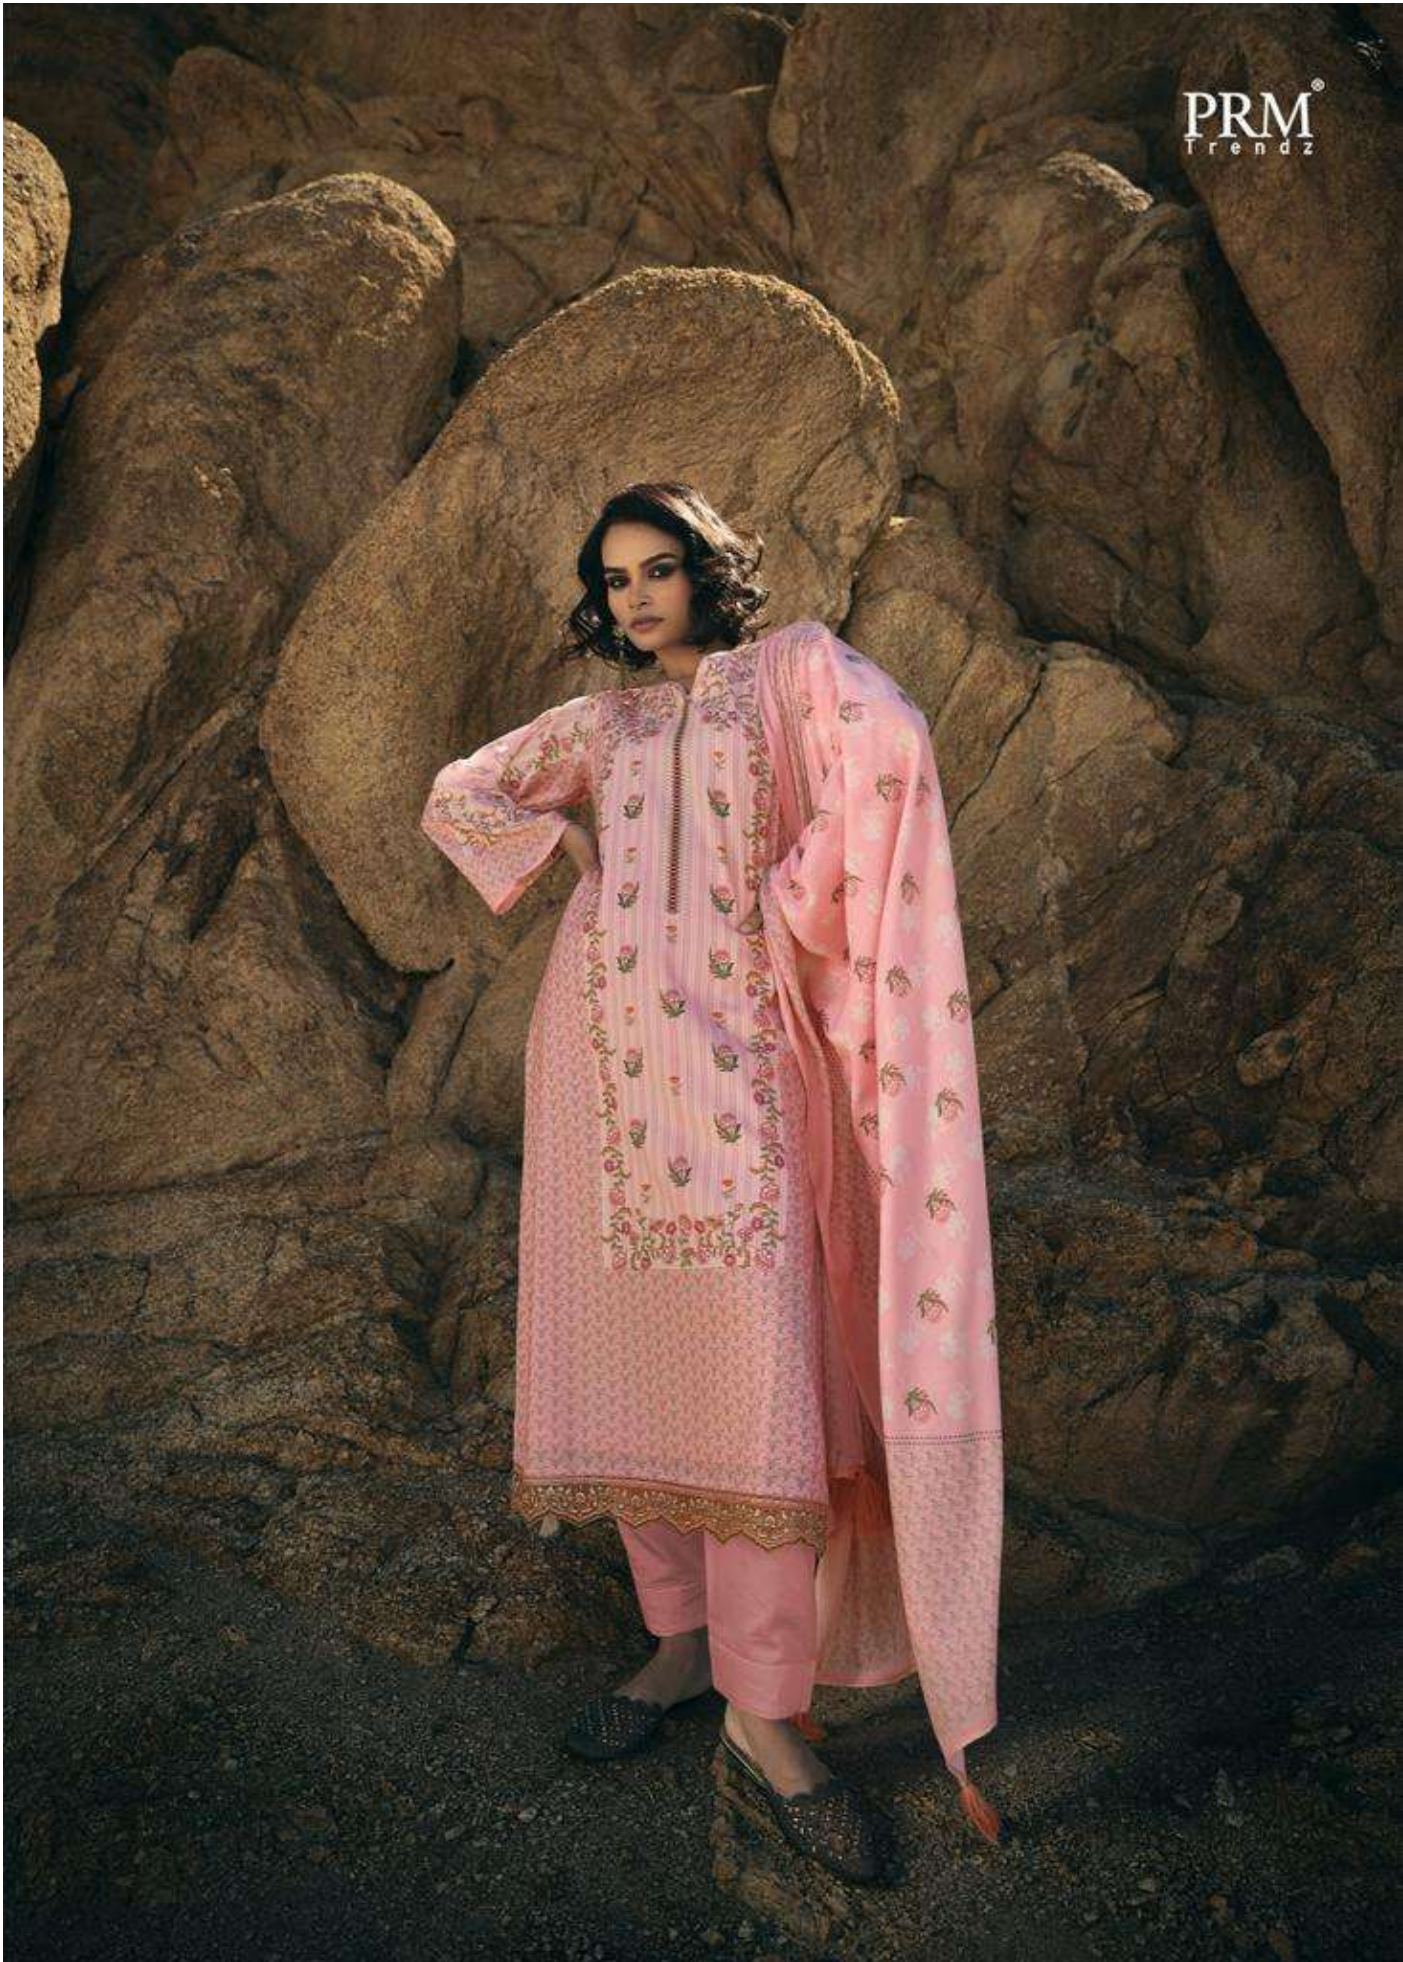

PRM®
Trendz