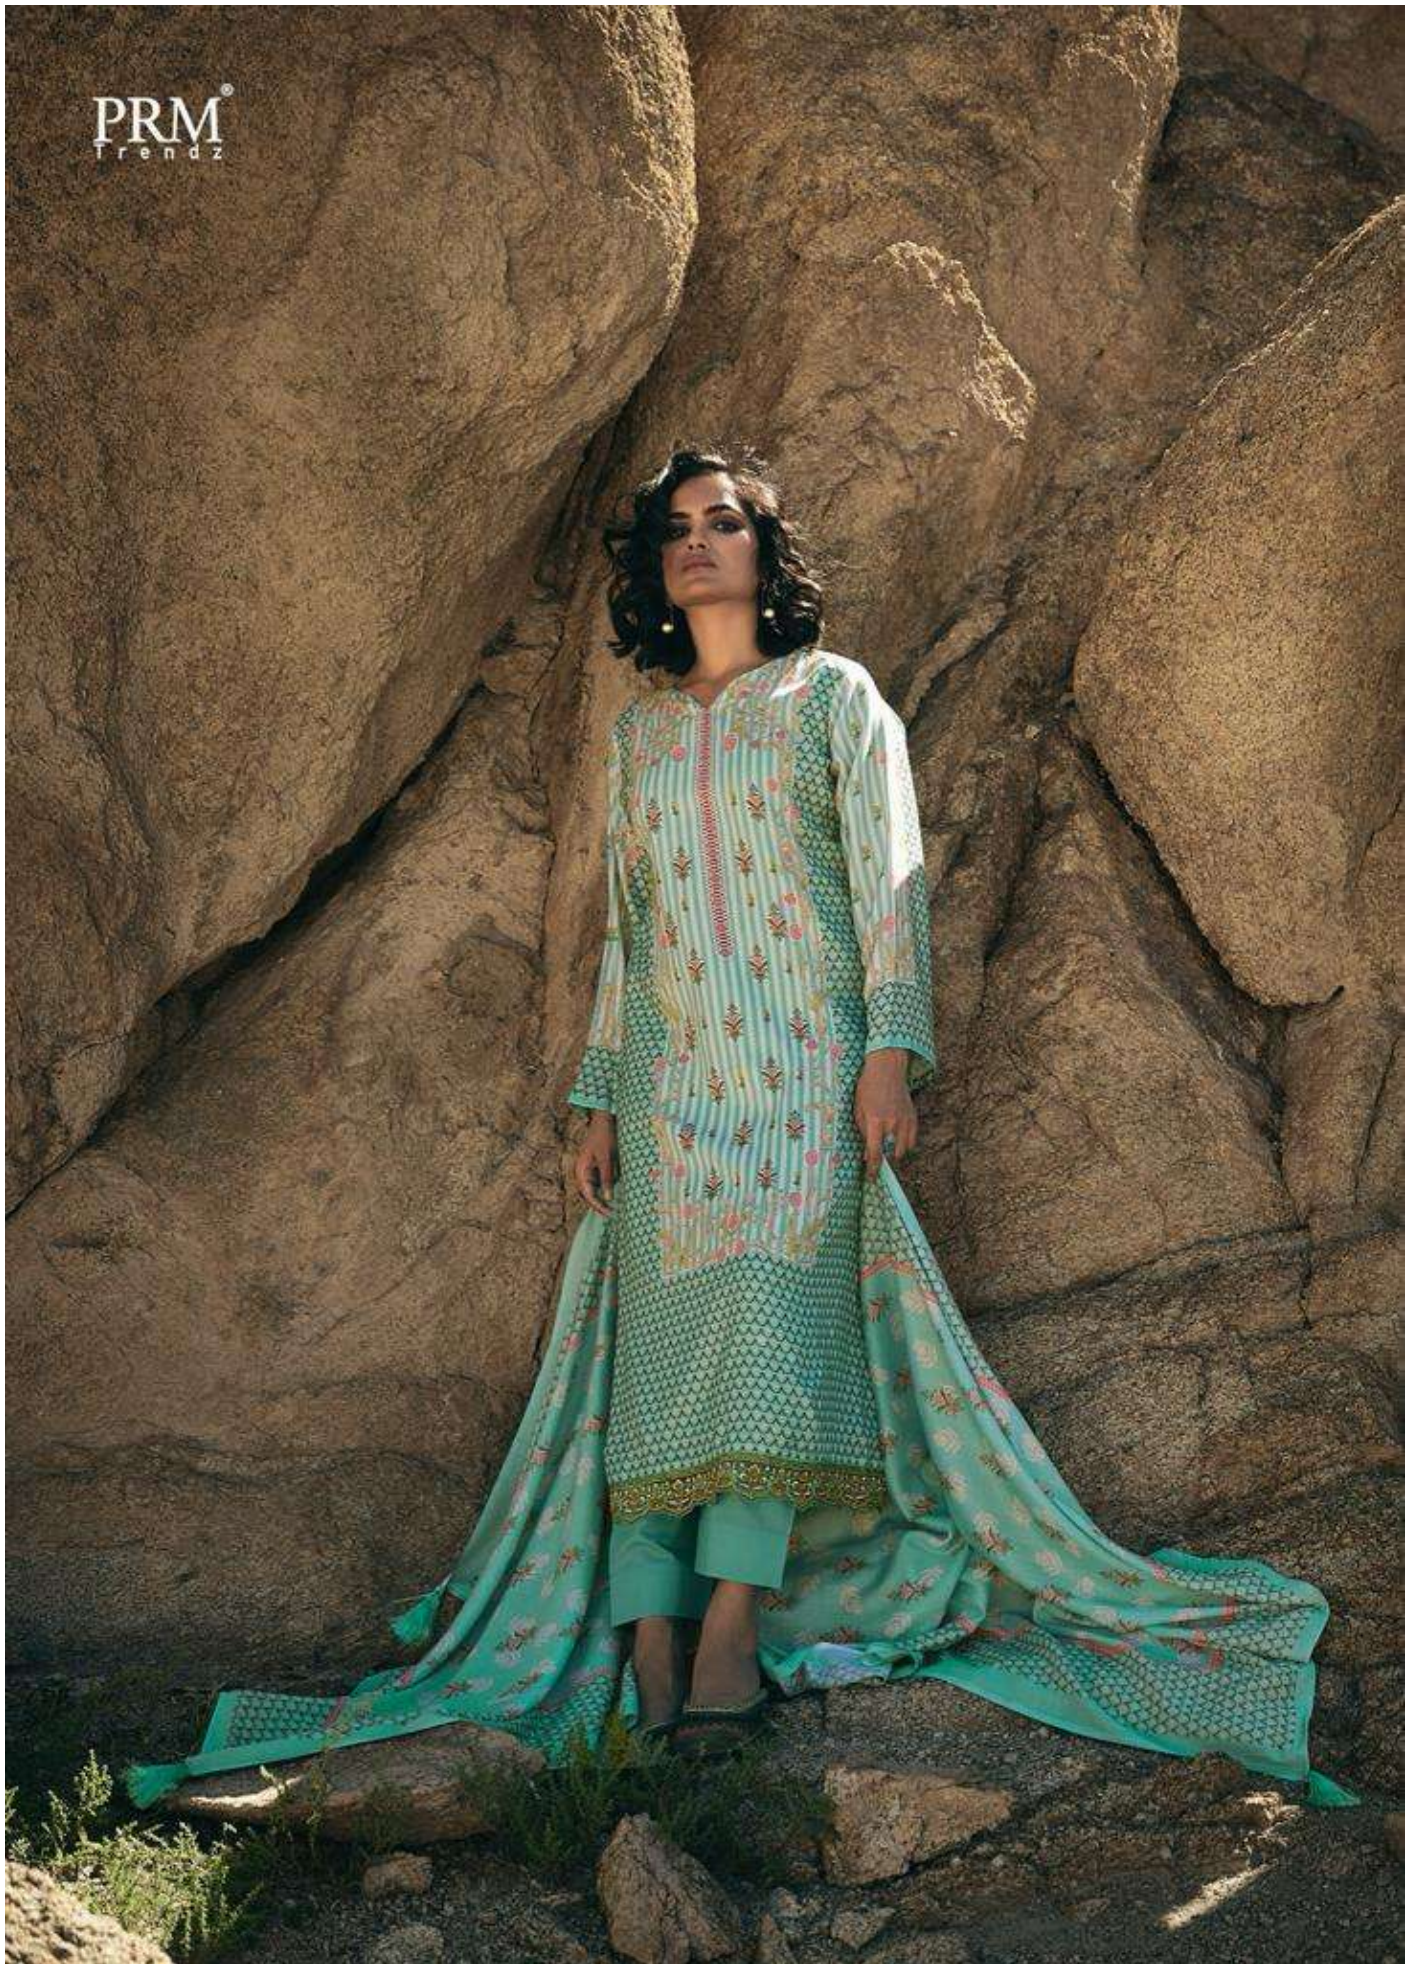

PRM®
Trendz