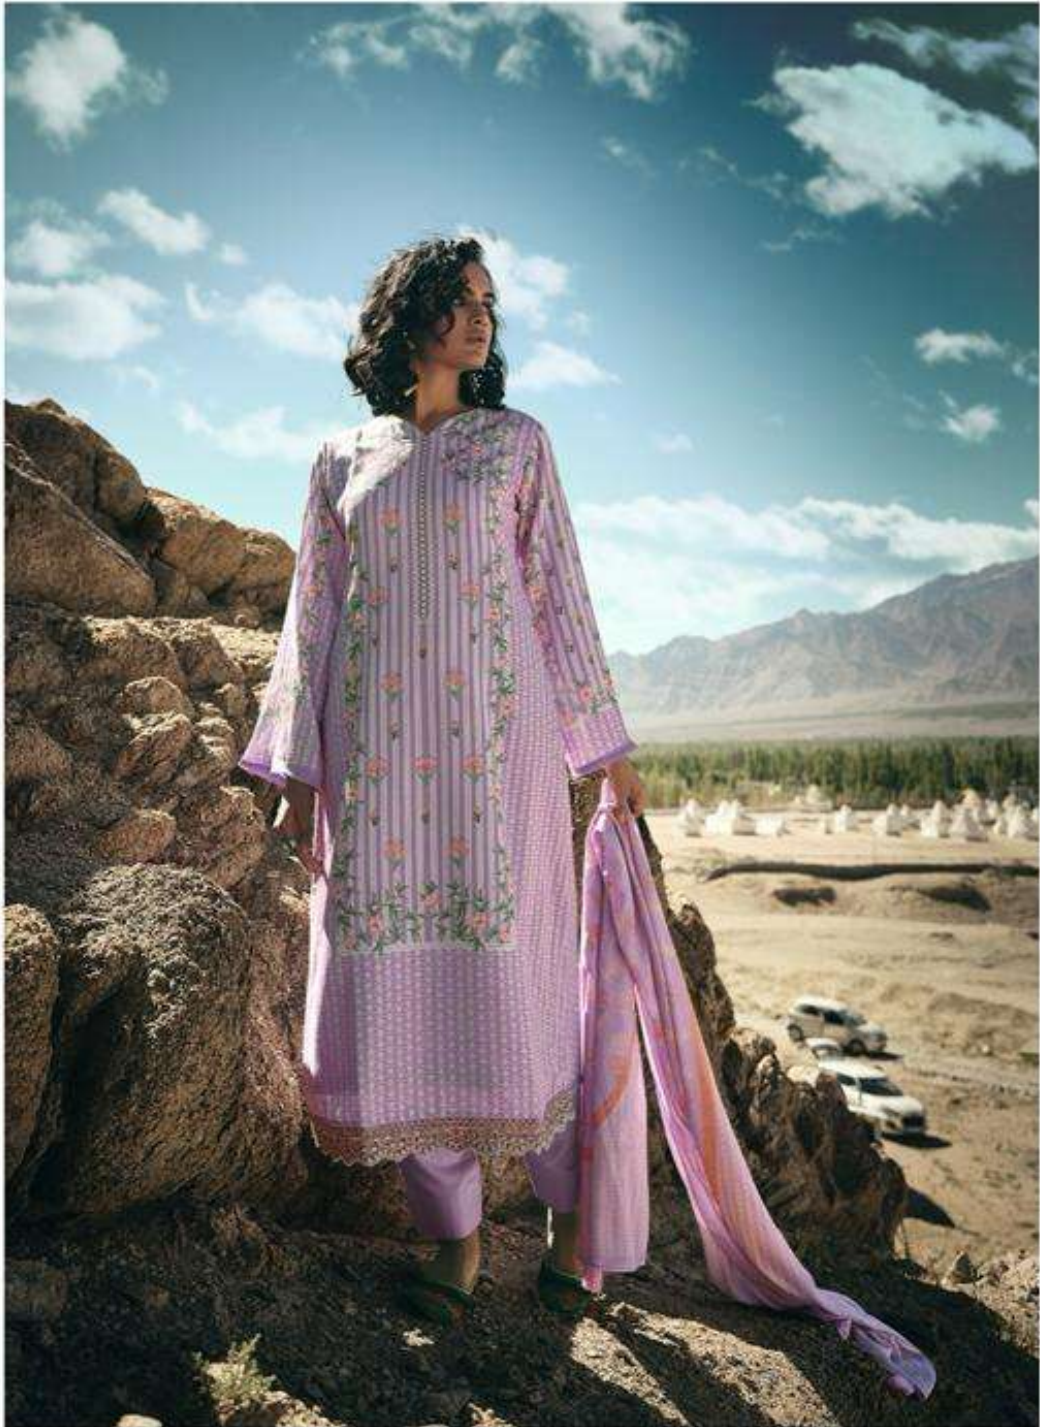

PRM®
Trendz