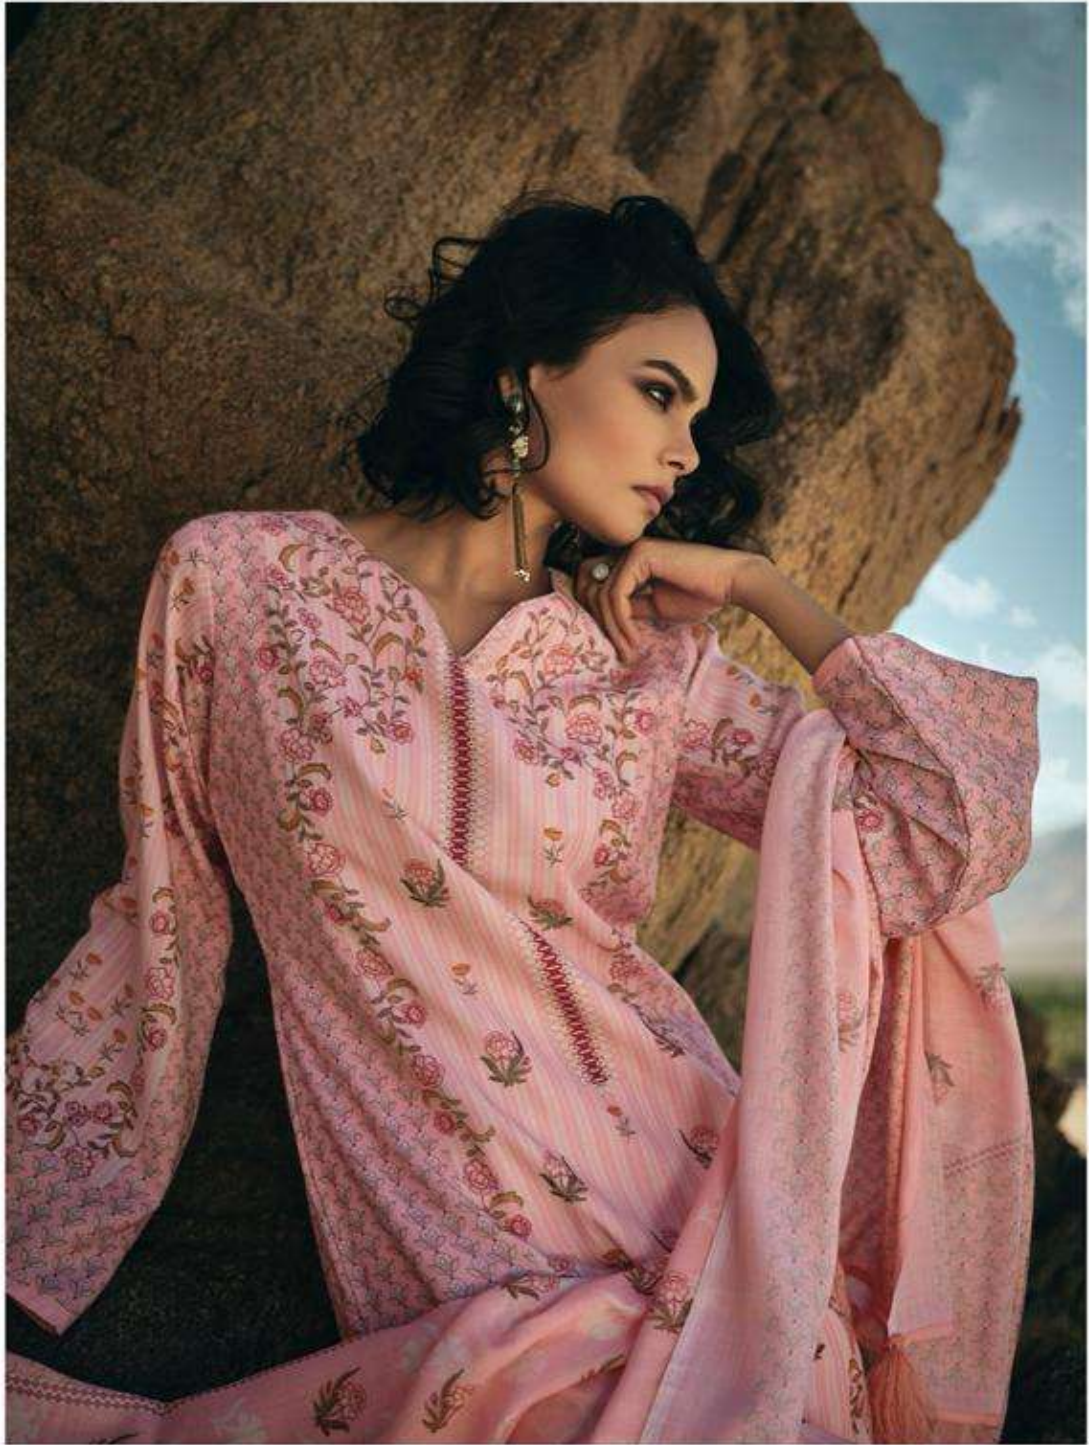

SPELLBINDING MAGIC

CLAD IN TERESA WAKAMETZ, YOU HAVE PURSES BEYOND THE ORDINARY.