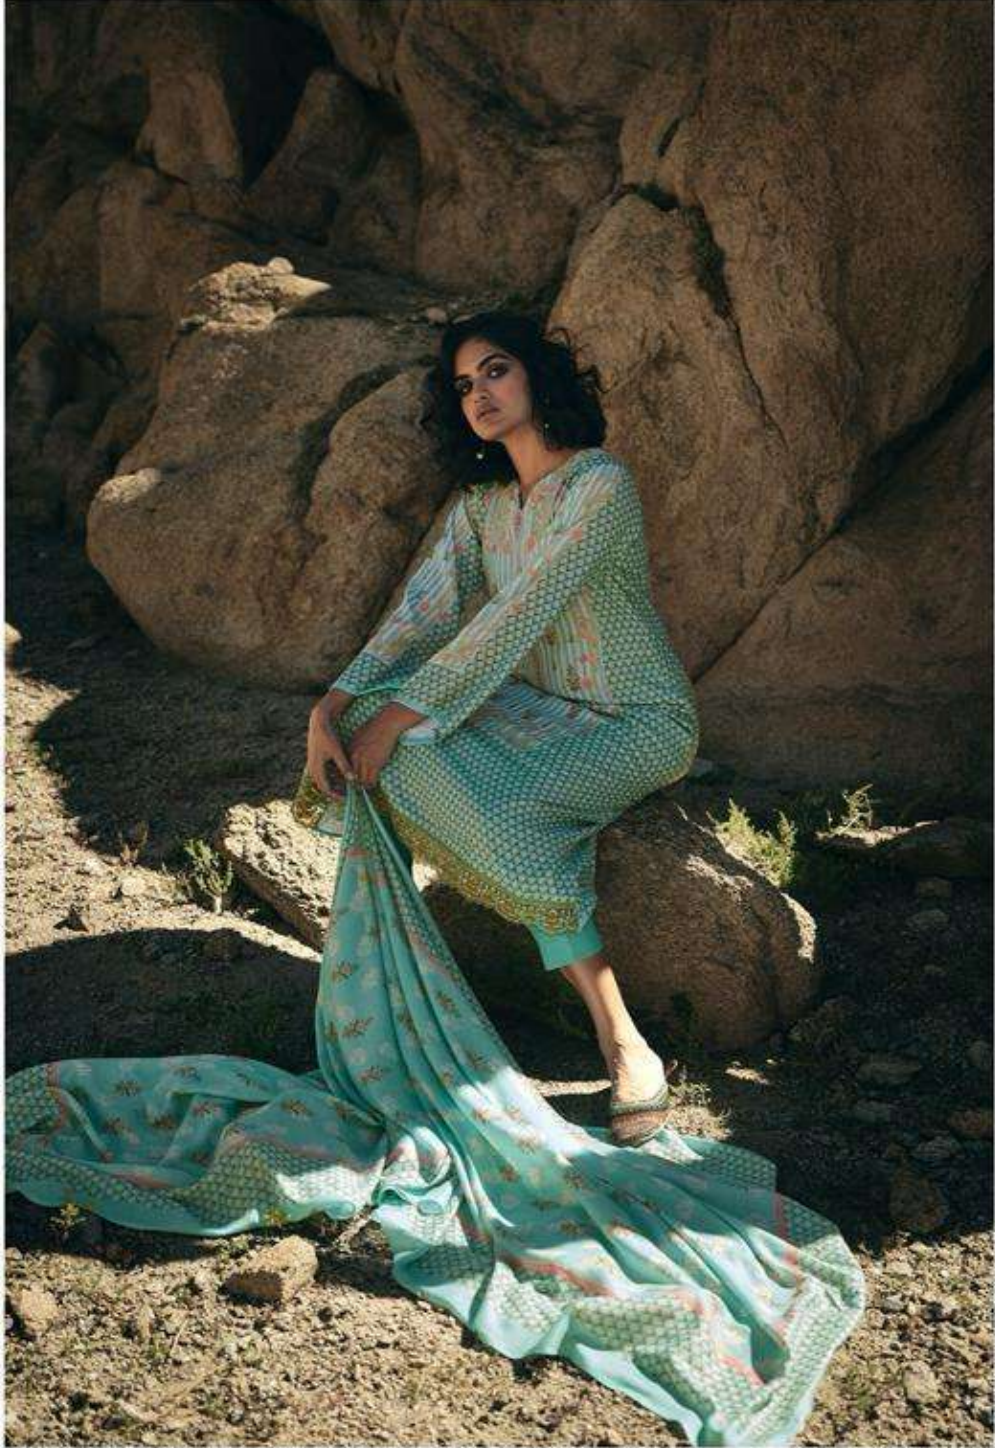

SPELLBINDING MAGIC

CLAD IN THIS SALWAR KAMEEZ, YOU HAVE POWERS BEYOND THE ORDINARY.