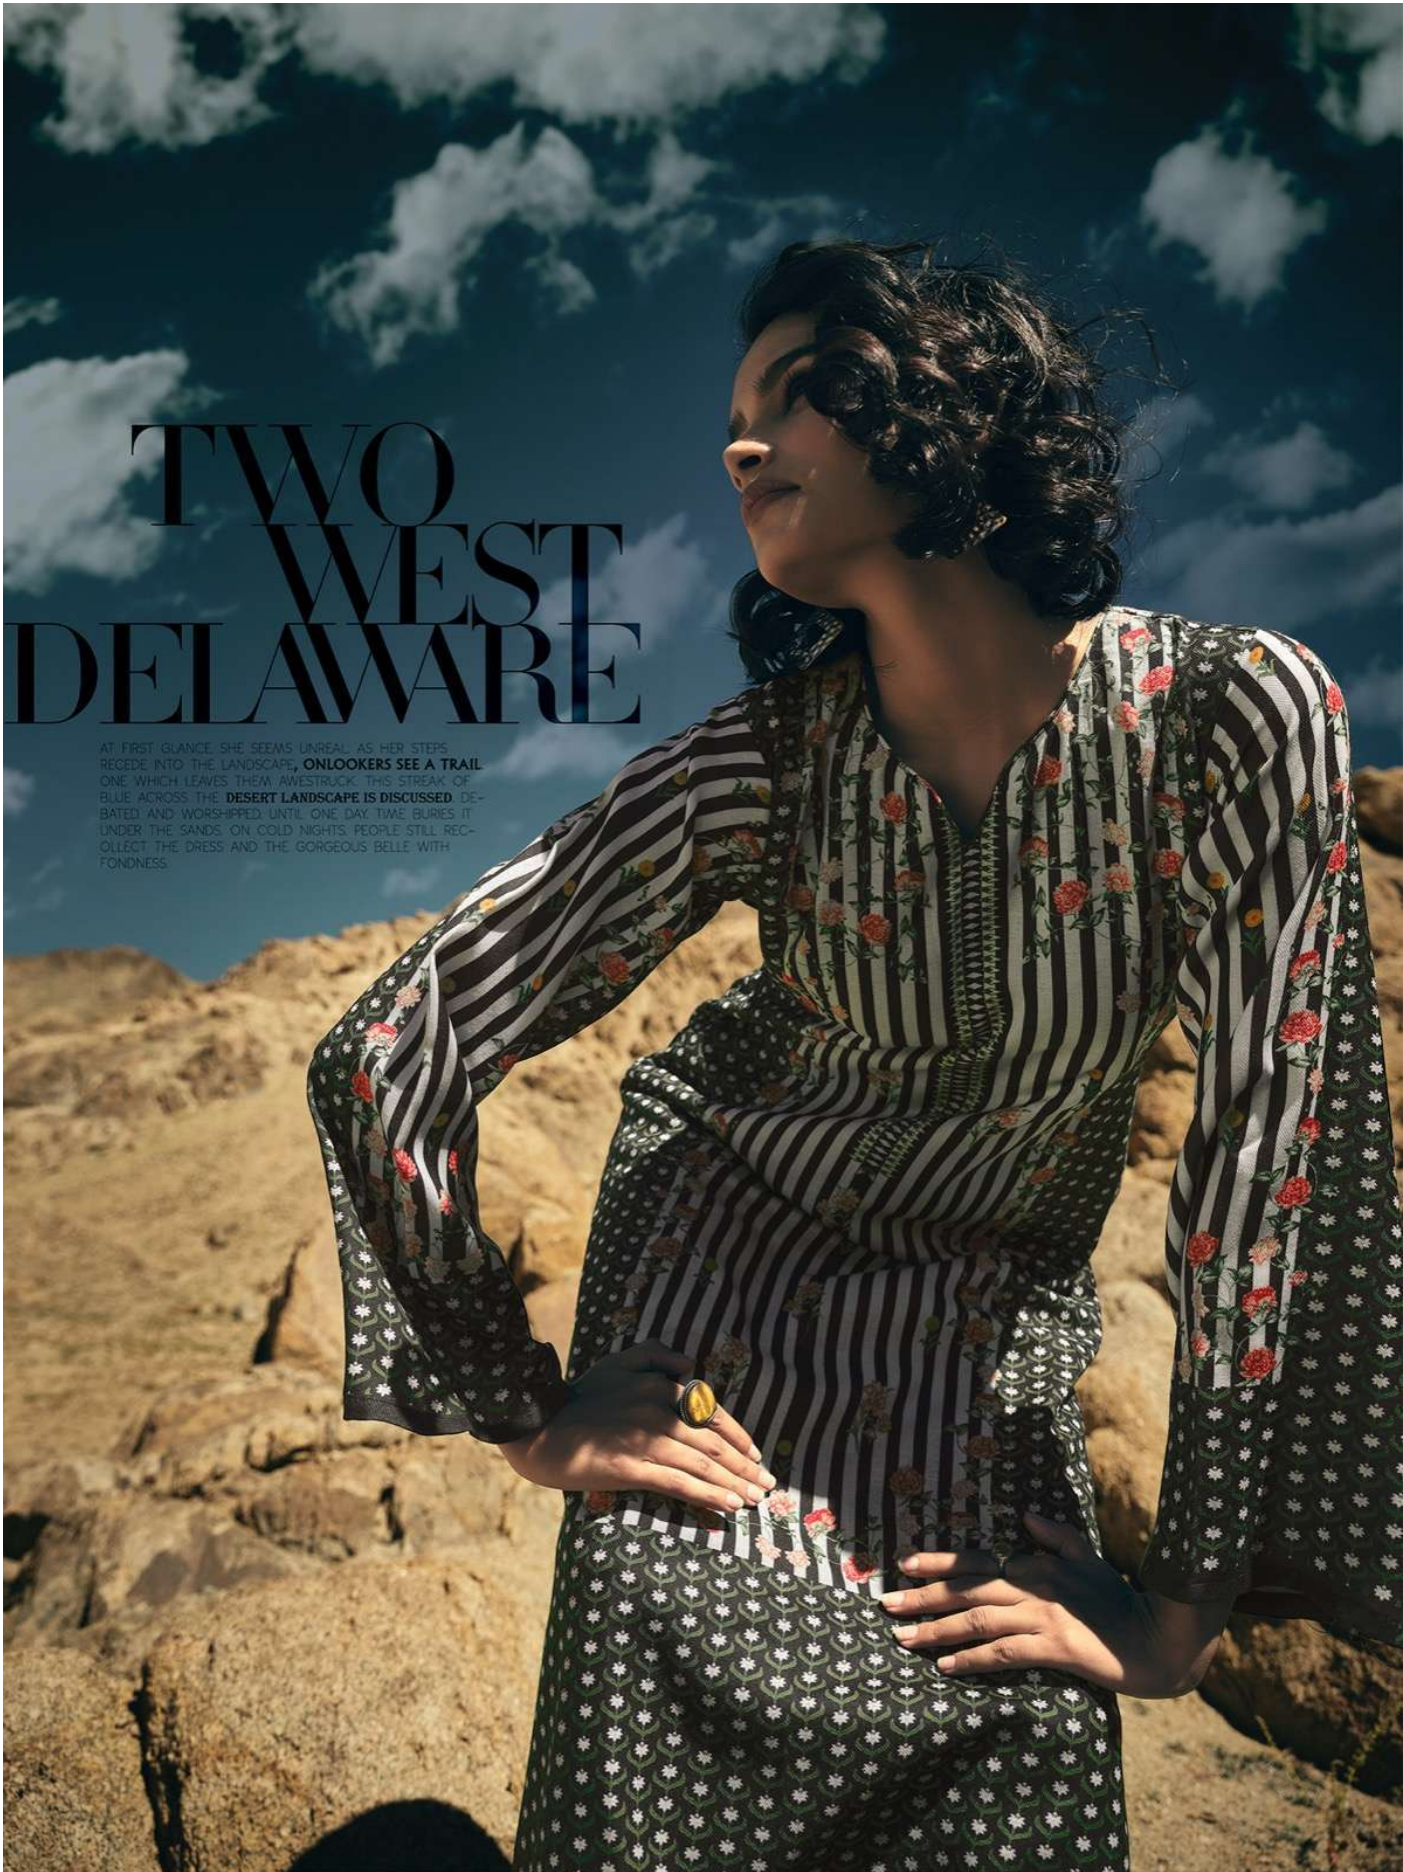

TWO WEST DELAWARE

AT FIRST GLANCE, SHE SEEMS UNREAL. AS HER STEPS RECEDE INTO THE LANDSCAPE, ONLOOKERS SEE A TRAIL ONE WHICH LEAVES THEM AWESTRUCK. THIS STREAK OF BLUE ACROSS THE DESERT LANDSCAPE IS DISCUSSED, DEBATED AND WORSHIPPED. UNTIL ONE DAY, TIME BURIES IT UNDER THE SANDS. ON COLD NIGHTS, PEOPLE STILL RECOLLECT THE DRESS AND THE GORGEOUS BELLE WITH FONDNESS.