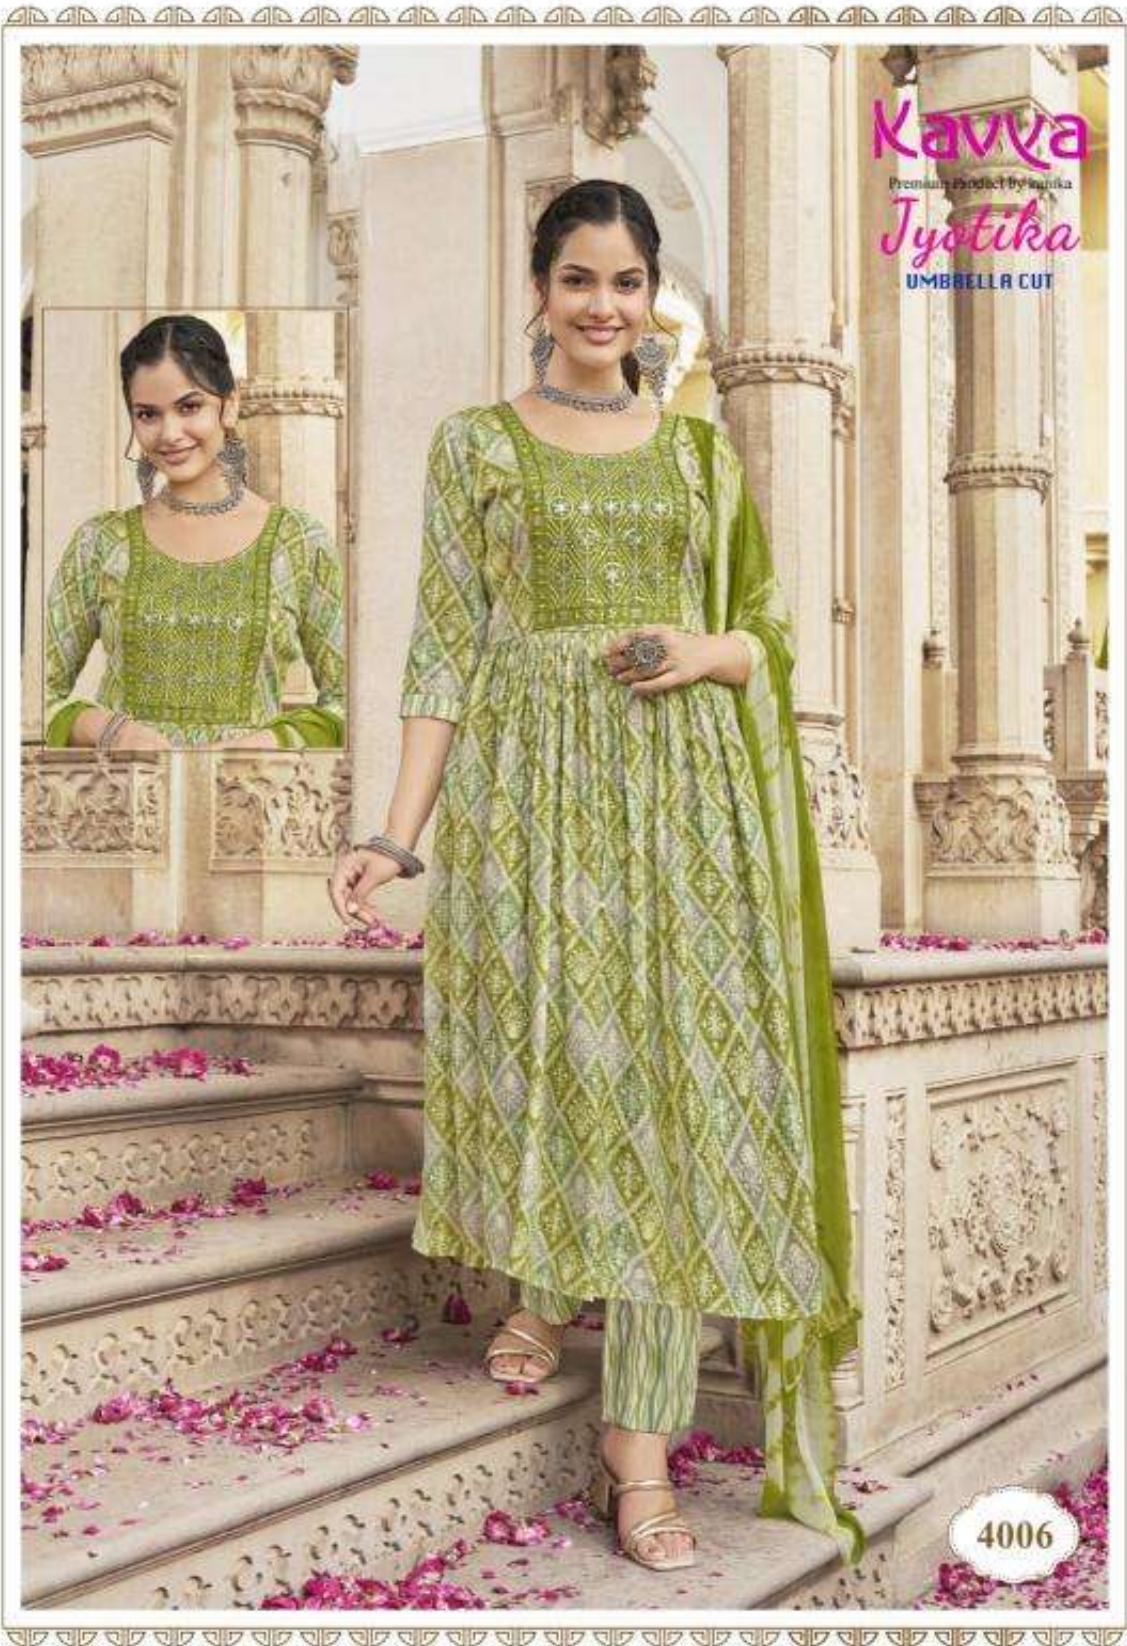

Kavva

Premium Product by Kavva

Jyotika

UMBRELLA CUT

4006