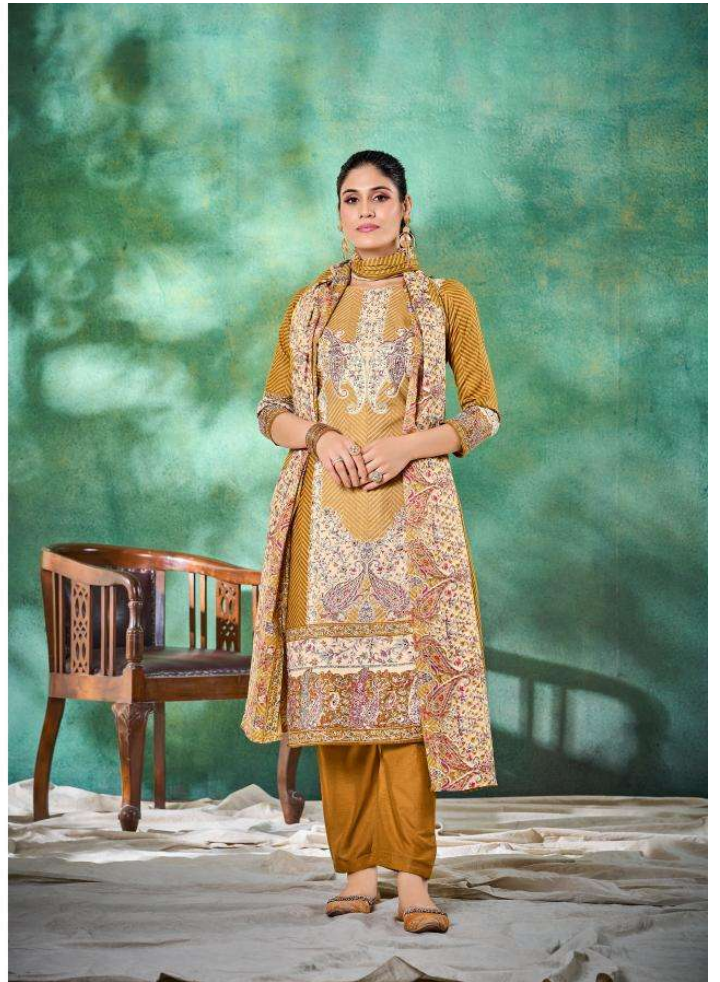

Zulfat®
Designer Suits

565
-005

Everyday Life