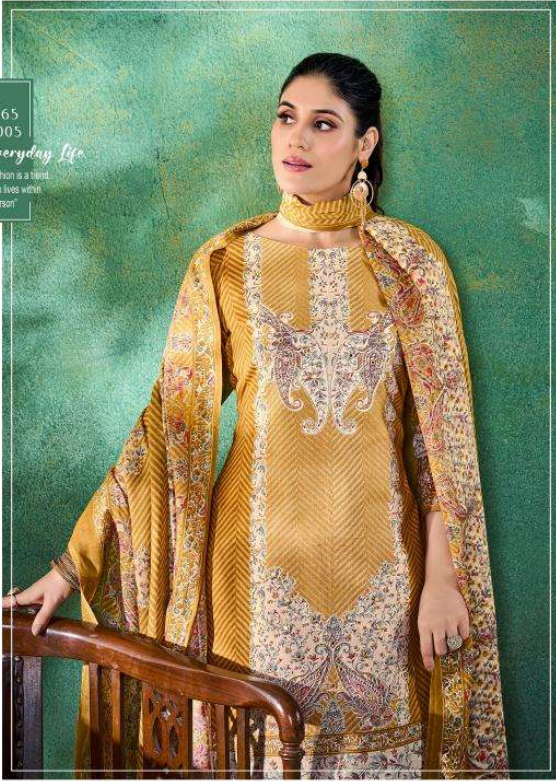

Zulfat®
Designer Suits

565
-005

Everyday Life