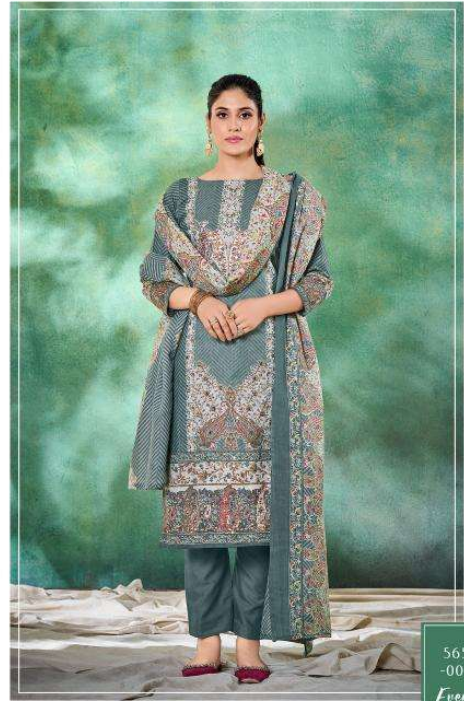

FABRIC DETAILS

TOP : 100% Pure Cotton Exclusive Designer Print With Handwork (2.50 Mtrs Apx)

DUPATTA : 100% Pure Cotton Mal Mal Print (2.30 Mtrs Apx)

BOTTOM : 100% Pure Cotton Salwar (3 Mtrs Apx)

Zulfat[®]
Designs Suits

Zulfat®
Designer Suits

565
-005

Everyday Life

"Fashion is a trend.
Style lives within
a person"

Zulfat®
Designer Suits

565
-001
Everyday Life.
"Fashion is a trend.
Style lives with
a person"

Zulfat®
Designer Suits