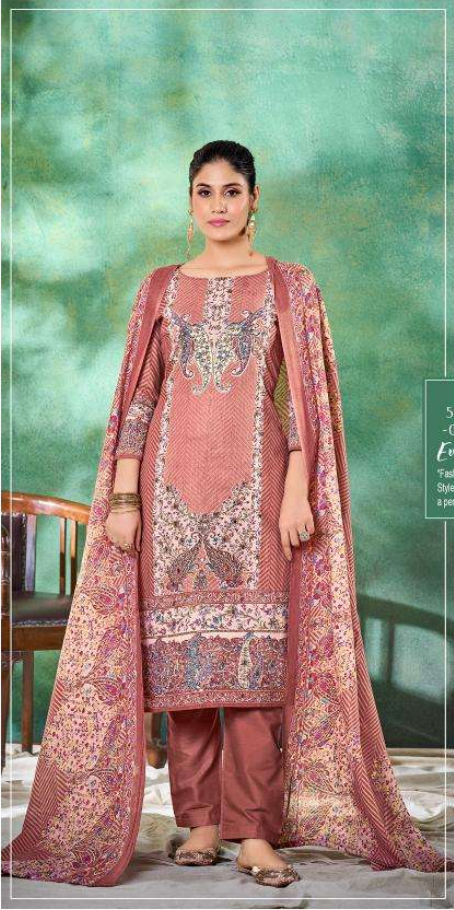

Zulfat®
Designs Suits

565
-004

Everyday Life