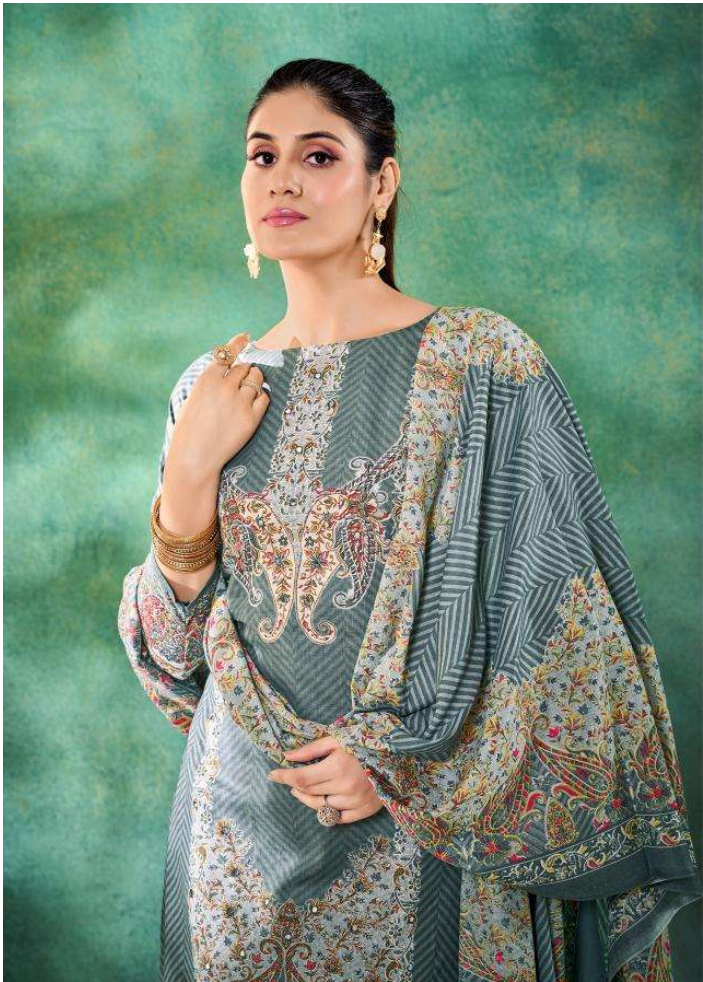

Zulfat®
Designer Suits

565
-003

Everyday Life
"Fashion is a mood,
Style lives within
a person"