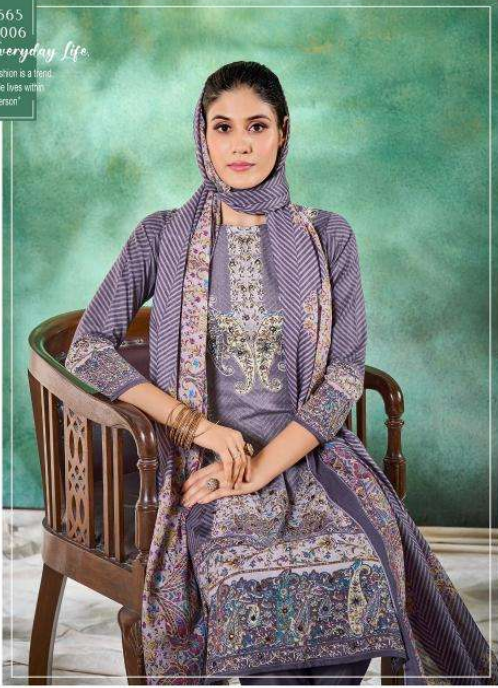

FABRIC DETAILS

TOP : 100% Pure Cotton Exclusive Designer Print With Handwork (2.50 Mtrs Apx)

DUPATTA : 100% Pure Cotton Mal Mal Print (2.30 Mtrs Apx)

BOTTOM : 100% Pure Cotton Salwar (3 Mtrs Apx)

Zulfat[®]
Designs Suits

565
-004

Everyday Life

"Fashion is a trend.
Style lives within
a person"

Zulfat[®]
Designer Suits

565
-002
Everyday Life.
"Fashion is a trend.
Style lives with
a person"

Zulfat®
Designer Suits

565
-006
Everyday Life.
"Fashion is a trend.
Style lives within
a person"

Zulfat®
Designer Suits

565
-005

Everyday Life

"Fashion is a trend.
Style lives within
a person"

Zulfat®
Designer Suits

565
-001
Everyday Life.
"Fashion is a trend.
Style lives with
a person"

Zulfat®
Designer Suits