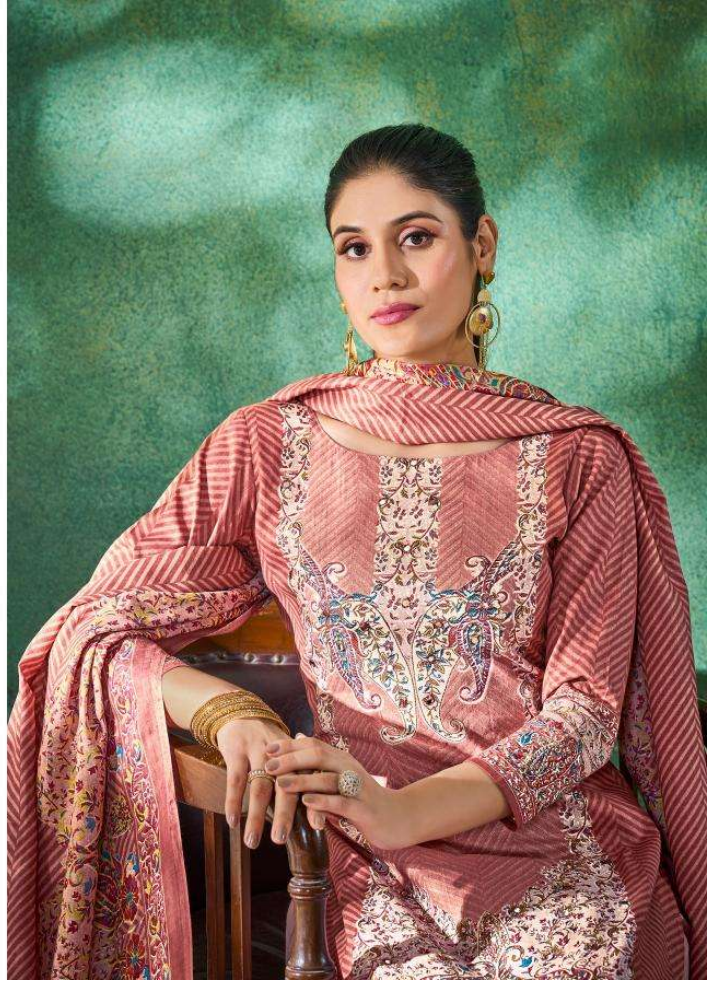

Zulfat®
Designs Suits

565
-004

Everyday Life