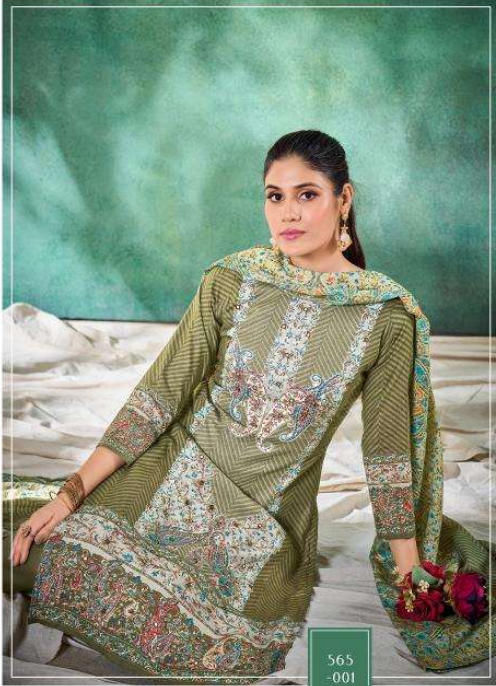

FABRIC DETAILS

TOP : 100% Pure Cotton Exclusive Designer Print With Handwork (2.50 Mtrs Apx)

DUPATTA : 100% Pure Cotton Mal Mal Print (2.30 Mtrs Apx)

BOTTOM : 100% Pure Cotton Salwar (3 Mtrs Apx)

Zulfat[®]
Designs Suits

Zulfat®
Designer Suits

565
-005

Everyday Life

"Fashion is a trend.
Style lives within
a person"

Zulfat®
Designer Suits

565
-001
Everyday Life.
"Fashion is a trend.
Style lives with
a person"

Zulfat®
Designer Suits