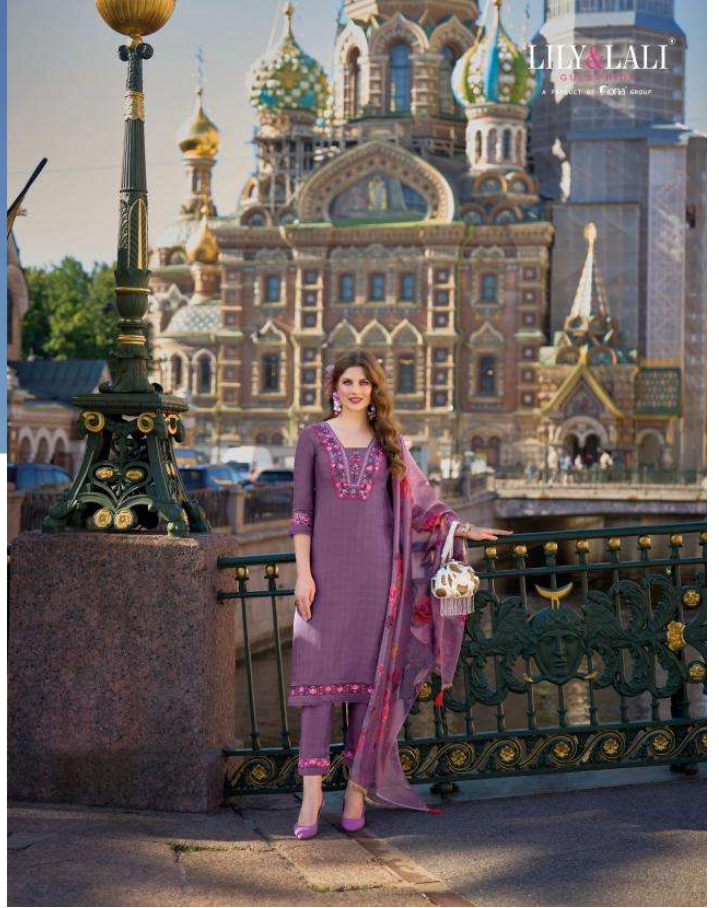

LILY & LALI
A TOUCH OF FASHION