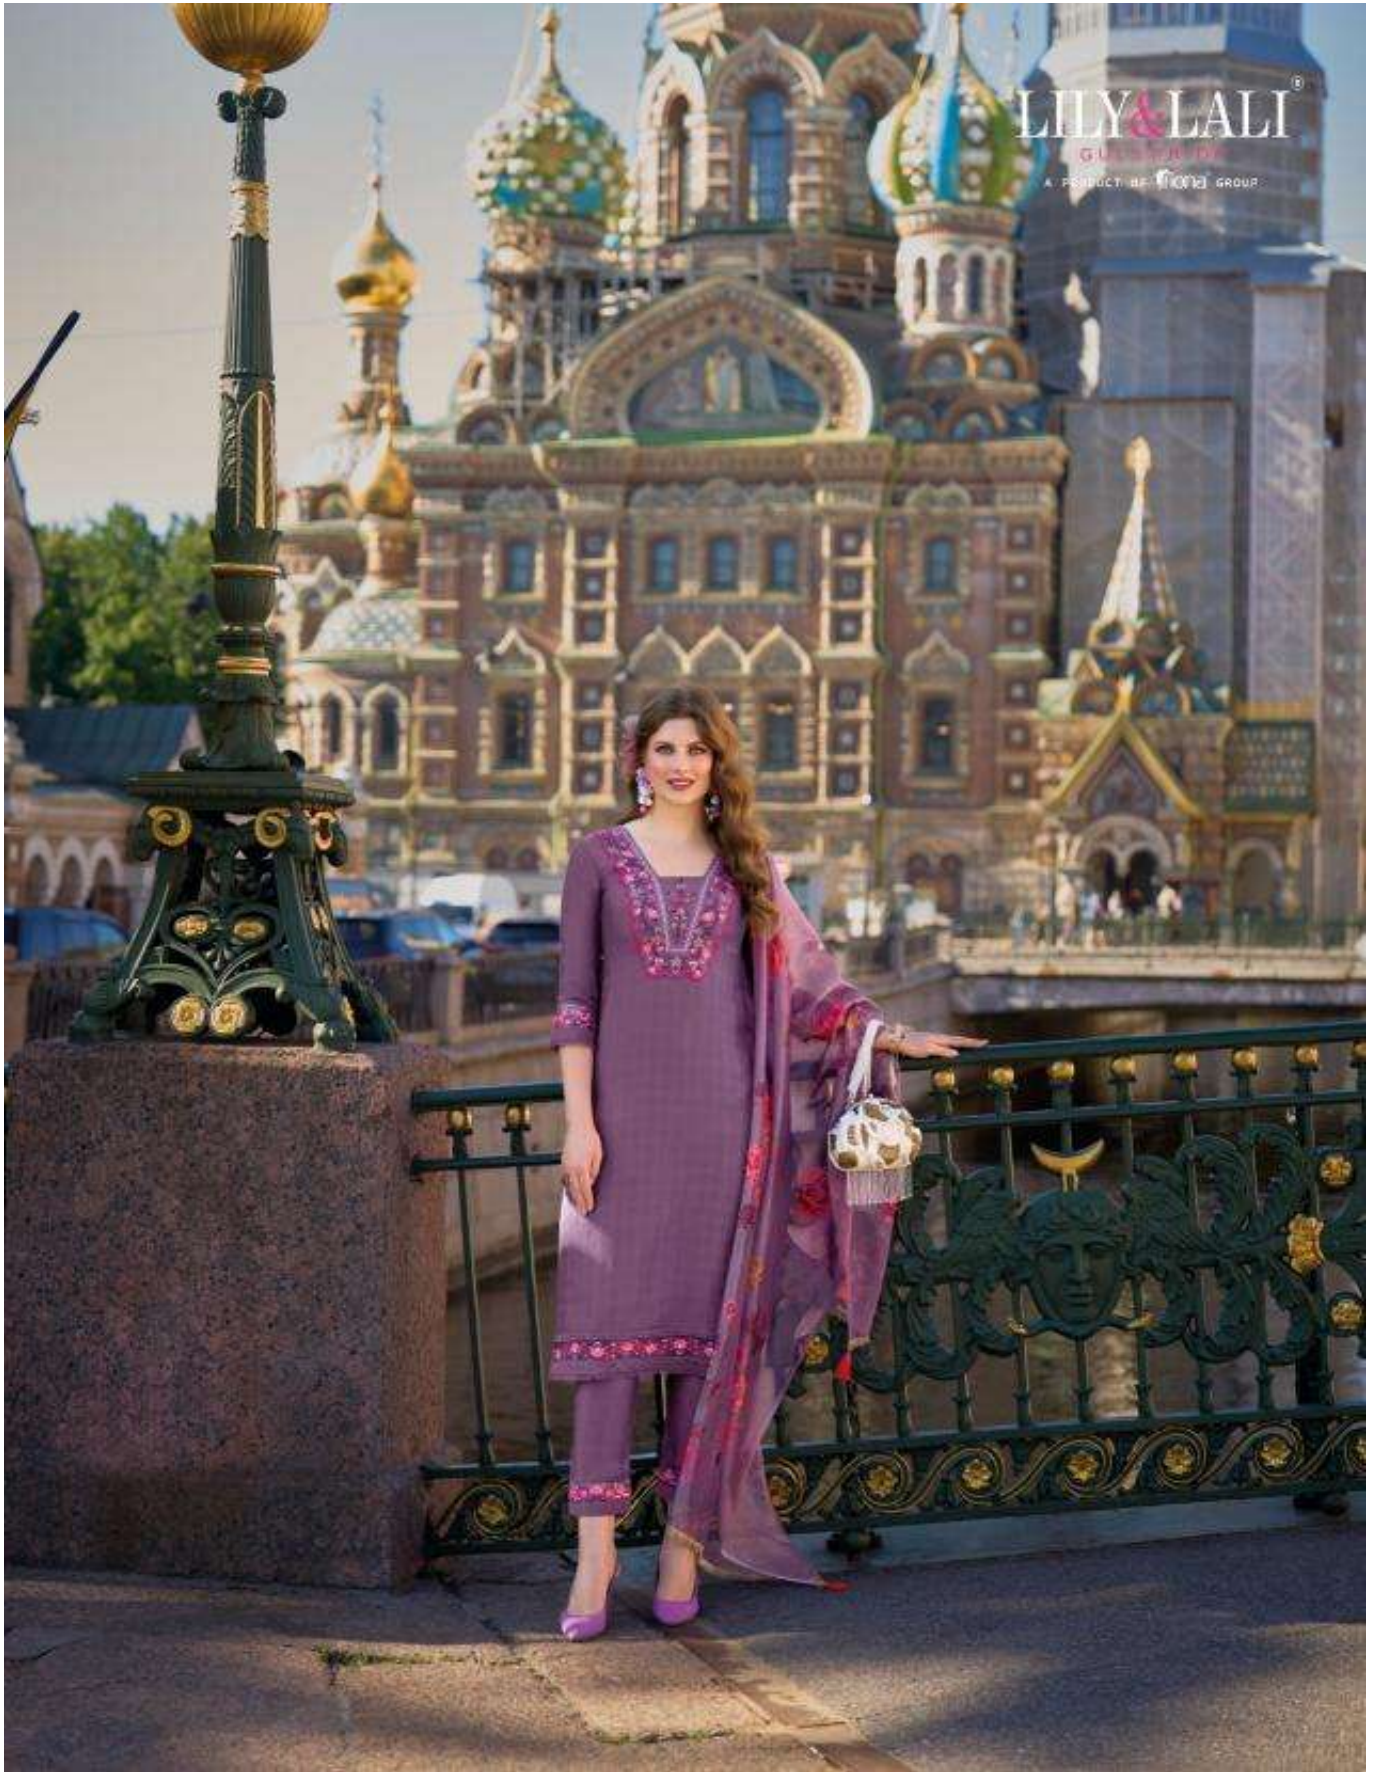

LILY & LALI®
GULSHAN JALALI
A PRODUCT OF FICOM GROUP