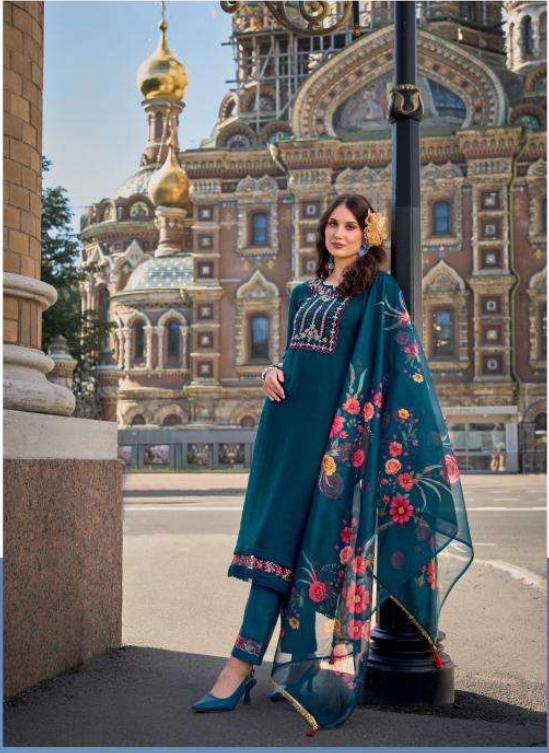

LILY & LALI®
LIVE & INSPIRE
A PRODUCT OF VICTORY GROUP