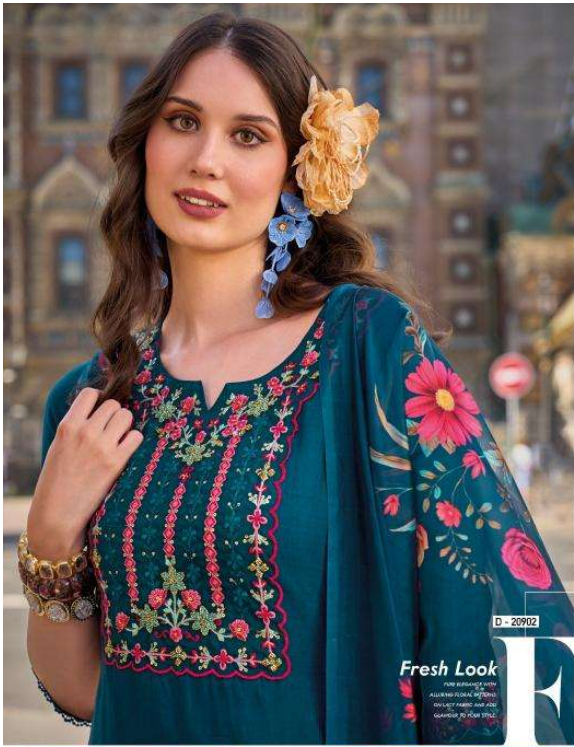

M

LILY & LALI[®]
GULS PARIDE
A PRODUCT OF Sirona GROUP

Mystic Beauty

WHEN WE CHOOSE TO TAKE
INSPIRATION FROM INDIAN
BEAUTY, THE RESULT IS HERE.
A SET OF VIVID
COLORFUL DESIGNS TOLD A
STORY ABOUT FASHION.