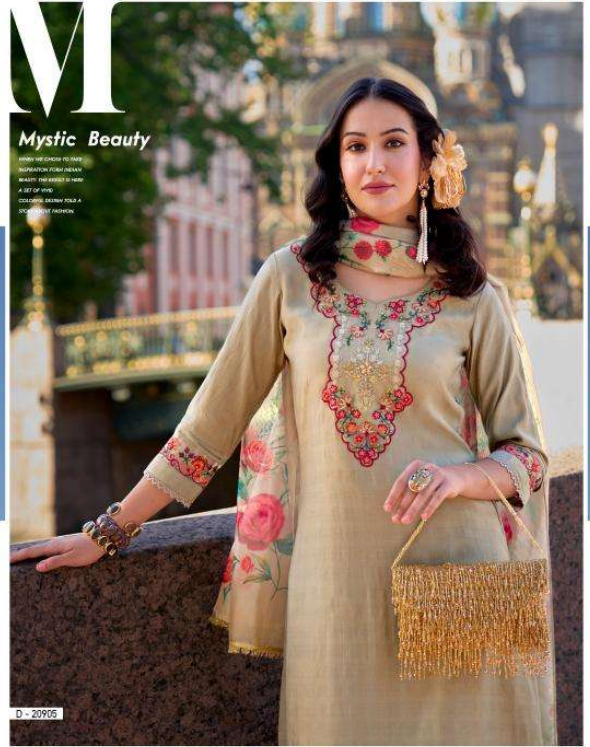

WHEN WE CHOOSE TO TAKE
INSPIRATION FROM INDIAN
BEAUTY, THE RESULT IS HERE.
A DEEP OF WIND
COLORFUL DESIGN ROAD A
STORY ABOUT FASHION.

LILY & LALI
GULS PRIDE
A PRODUCT OF **MI** BRAND

Mystic Beauty

WHEN WE CHOOSE TO LIVE BEYOND OUR COMFORTS...
BEAUTY, THE RESULT IS HERE. A BIT OF MAGIC.
COLORFUL DESIGN TOLD A STORY ABOUT INDIVIDUALITY.