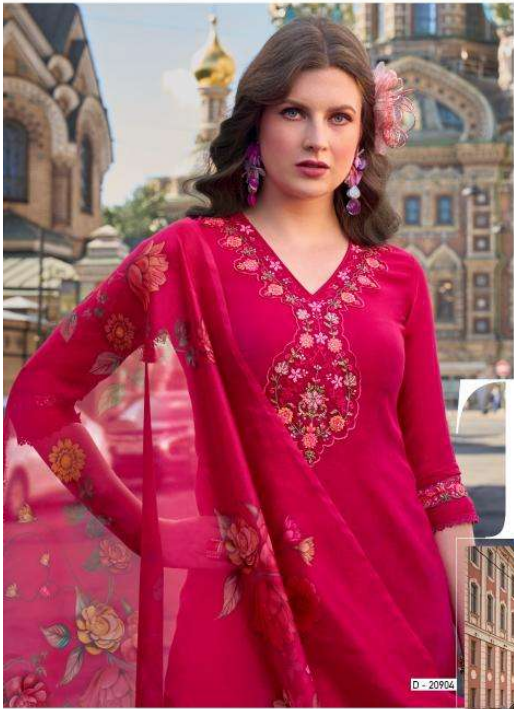

Timeless
Collection of dresses of the
designer
of the brand
LILA & LALI
is a collection of dresses
of the brand
LILA & LALI

D-20904