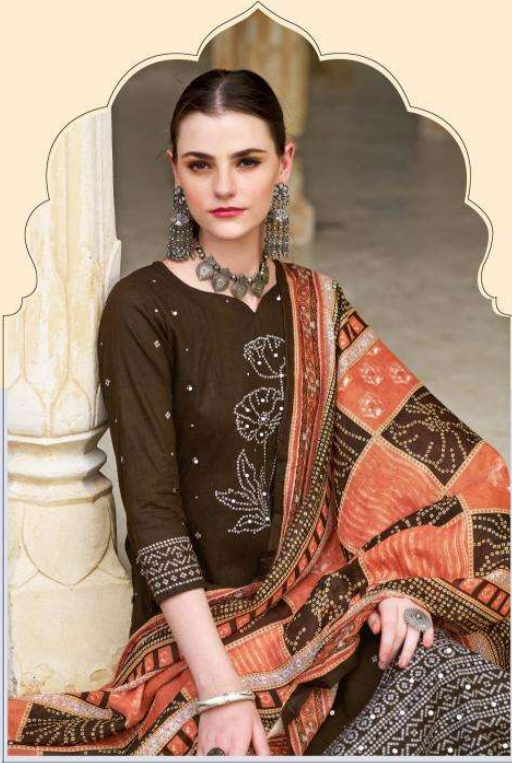

Dilruba

DNO. 575 - 004