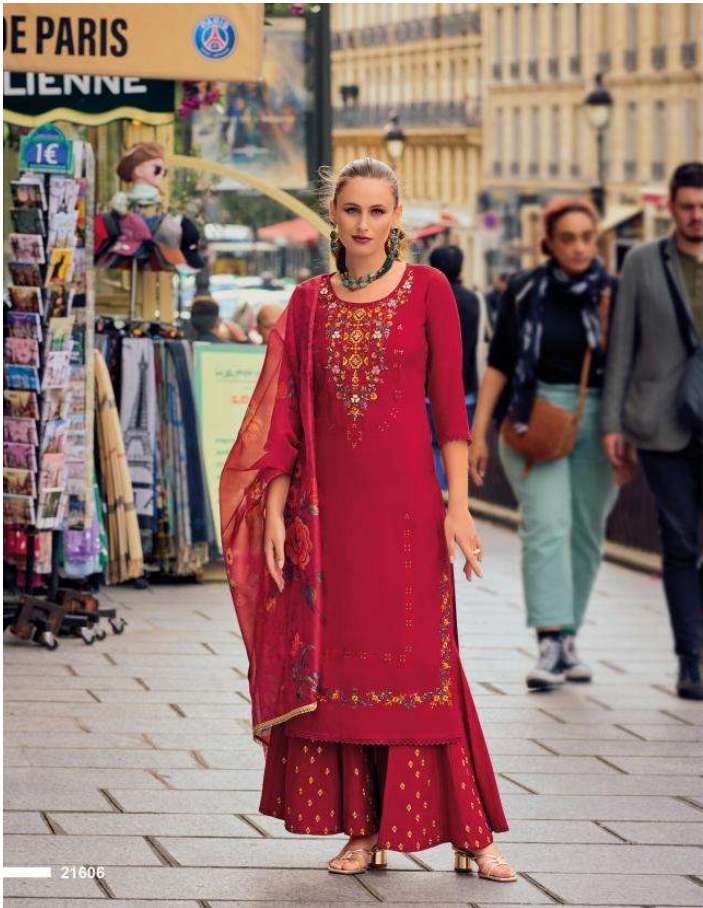

LILY&LALI®
GULS PRIDE
A PRODUCT OF VICTOR'S GROUP