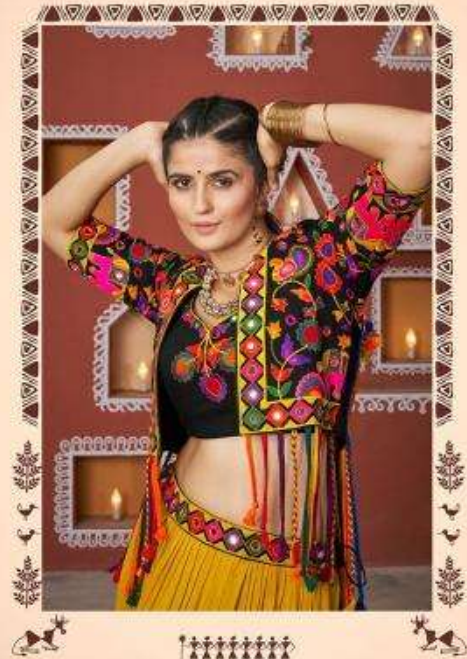

Swastika bhkala