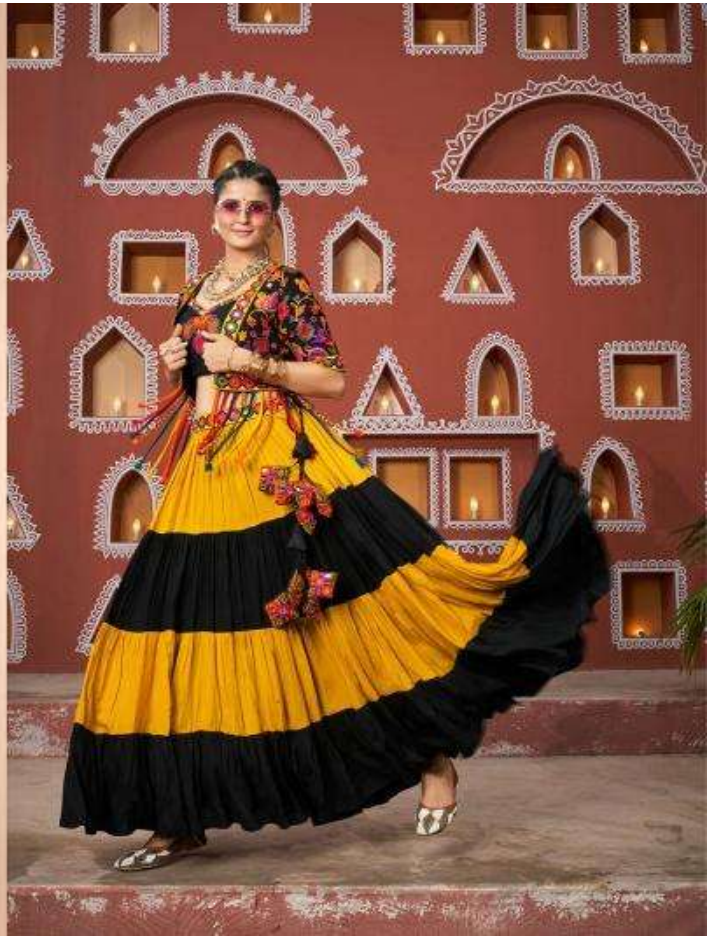

Swastika bhkala

RASS 2462