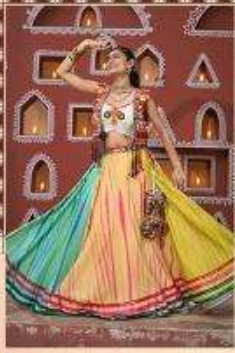

RASS 2461

Swastika bhkala

RASS 2462

Swastika bhkala

RASS 2462

 bhkala

RASS 2462

Abhikala

RASS 2465

Swastika bhkala

RASS 2465

Swastika bhkala

RASS 2464

Swastika bhkala

RASS 2464

|||||||
RASS 2461

|||||||
RASS 2462

|||||||
RASS 2463

|||||||
RASS 2464

❧ bhkala

रास
VOL.17

Swastika bhkala

RASS 2464

Design NO. (SKU)	Color	Lehenga Fabric	Choli Fabric	Jacket Fabric	Lehenga Flair (MTR)	SIZE	Lehenga Work	Choli Work	Jacket Work	Jacket Length (INCH)	Weight (KG)
						(Full Stitched) (M-38 SIZE) with customise upto 44 INCH					
2461	Multi Color	Poly Maska Silk	Viscose Rayon	Viscose Rayon	7.5 MTR	Choli Chest: 38 INCH Choli Length: 15 INCH Lehenga Wasit: 42 INCH Lehenga Length: 40 INCH	Embroidered Waist Belt And Latkan	Embroidered Work With All Over Mirror	Embroidered Work With All Over Mirror	15.5	2
2462	Multi Color	Viscose Rayon	Viscose Rayon	Viscose Rayon	14 MTR	Choli Chest: 38 INCH Choli Length: 15 INCH Lehenga Wasit: 42 INCH Lehenga Length: 40 INCH	Embroidered Waist Belt And Latkan	Embroidered Work With All Over Mirror	Embroidered Work With All Over Mirror	15.5	2
2463	Multi Color	Viscose Rayon	Viscose Rayon	Viscose Rayon	7.5 MTR	Choli Chest: 38 INCH Choli Length: 15 INCH Lehenga Wasit: 42 INCH Lehenga Length: 40 INCH	Embroidered Work	Embroidered Work With All Over Mirror	Embroidered Work With All Over Mirror	23	2
2464	White	Poly Maska Silk	Viscose Rayon	Viscose Rayon	7.5 MTR	Choli Chest: 38 INCH Choli Length: 15 INCH Lehenga Wasit: 42 INCH Lehenga Length: 40 INCH	Embroidered Waist Belt And Latkan	Embroidered Work With All Over Mirror	Embroidered Work With All Over Mirror	15.5	2