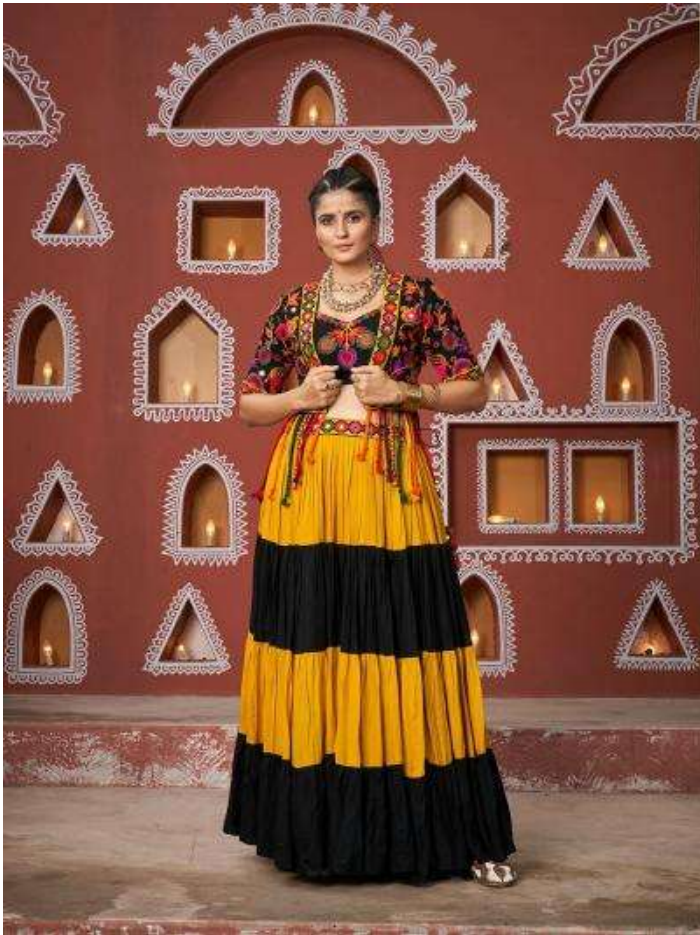

Swastika bhkala

RASS 2462