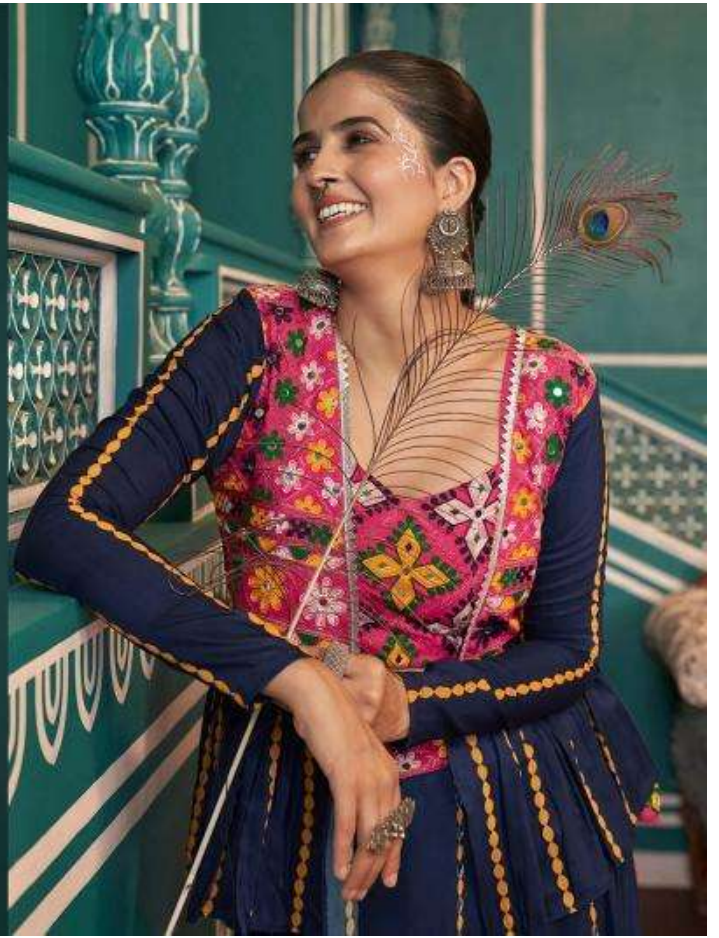

Kubhkala

गय  
VOL.1B

Swastika bhkala

RA88-2471

**Abhkala**

RASS - 2471

Swabhkala

RA88-2472

Design NO. (SKU)	Color	Lehenga Fabric	Choli Fabric	Jacket Fabric	Lehenga Flair (MTR)	SIZE	Lehenga Work	Choli Work	Jacket Work	Jacket Length (INCH)	Weight (KG)
						(Full Stitched) (M-38 SIZE) with customise upto 44 INCH					
2471	Lovender	Poly Maska Silk	Roman Silk	Roman Silk	7.30 MTR	Choli Chest: 38 INCH Choli Length: 15 INCH Lehenga Wasit: 42 INCH Lehenga Length: 40 INCH	Print With All Over Mirror Work	Na	Embroidery Work	24	2
2472	Multi Color	Poly Maska Silk	Viscose Rayon	Poly Maska Silk	7.30 MTR	Choli Chest: 38 INCH Choli Length: 15 INCH Lehenga Wasit: 42 INCH Lehenga Length: 40 INCH	Print With All Over Mirror Work	Embroidery Work	Embroidery Work	24	2
2473	Pista Green	Viscose Rayon	Viscose Rayon	Viscose Rayon	7.30 MTR	Choli Chest: 38 INCH Choli Length: 15 INCH Lehenga Wasit: 42 INCH Lehenga Length: 40 INCH	Pigment Foil Print	Pigment Foil Print	Embroidery Work	16	2
2474	Multi Color	Viscose Rayon	Viscose Rayon	Viscose Rayon	7.30 MTR	Choli Chest: 38 INCH Choli Length: 15 INCH Lehenga Wasit: 42 INCH Lehenga Length: 40 INCH	Embroidery Work	Embroidery Work	Embroidery Work	19	2
2475	Multi Color	Viscose Rayon	Viscose Rayon	Viscose Rayon	7.30 MTR	Choli Chest: 38 INCH Choli Length: 15 INCH Lehenga Wasit: 42 INCH Lehenga Length: 40 INCH	Lace On Flair	Embroidery Work	Embroidery Work	24	2