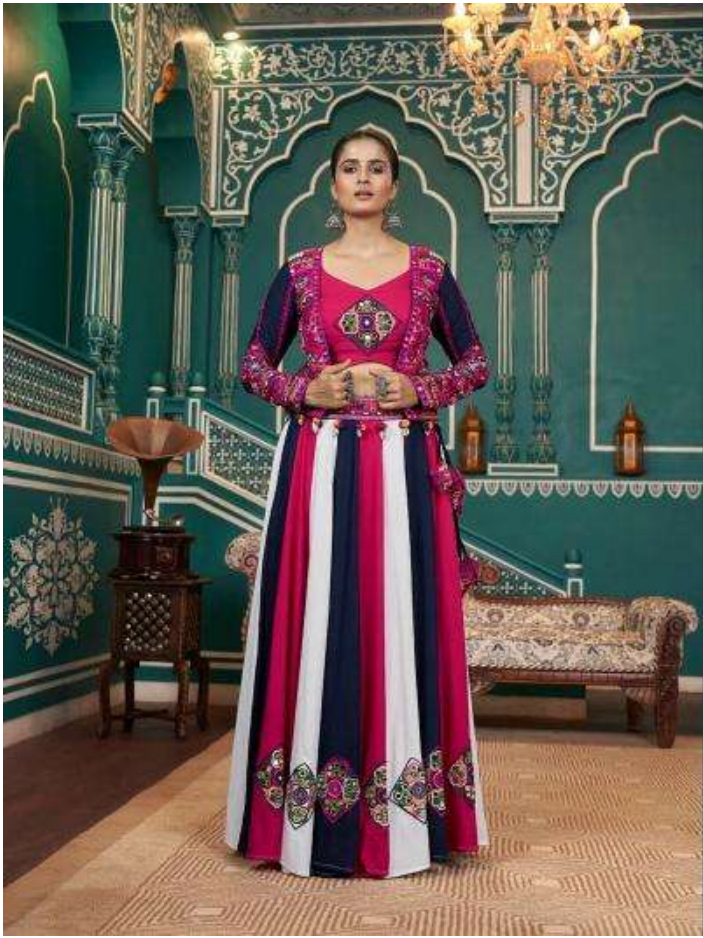

Swastika bhkala

Abhkala

RASS - 2471

Swabhkala

RASS-2472

bhkala

RA88-2478

bhkala

RA88-2474

Abhikala

RASS-2475

 bhkala

RA88-2475

Design NO. (SKU)	Color	Lehenga Fabric	Choli Fabric	Jacket Fabric	Lehenga Flair (MTR)	SIZE	Lehenga Work	Choli Work	Jacket Work	Jacket Length (INCH)	Weight (KG)
						(Full Stitched) (M-38 SIZE) with customise upto 44 INCH					
2471	Lovender	Poly Maska Silk	Roman Silk	Roman Silk	7.30 MTR	Choli Chest: 38 INCH Choli Length: 15 INCH Lehenga Wasit: 42 INCH Lehenga Length: 40 INCH	Print With All Over Mirror Work	Na	Embroidery Work	24	2
2472	Multi Color	Poly Maska Silk	Viscose Rayon	Poly Maska Silk	7.30 MTR	Choli Chest: 38 INCH Choli Length: 15 INCH Lehenga Wasit: 42 INCH Lehenga Length: 40 INCH	Print With All Over Mirror Work	Embroidery Work	Embroidery Work	24	2
2473	Pista Green	Viscose Rayon	Viscose Rayon	Viscose Rayon	7.30 MTR	Choli Chest: 38 INCH Choli Length: 15 INCH Lehenga Wasit: 42 INCH Lehenga Length: 40 INCH	Pigment Foil Print	Pigment Foil Print	Embroidery Work	16	2
2474	Multi Color	Viscose Rayon	Viscose Rayon	Viscose Rayon	7.30 MTR	Choli Chest: 38 INCH Choli Length: 15 INCH Lehenga Wasit: 42 INCH Lehenga Length: 40 INCH	Embroidery Work	Embroidery Work	Embroidery Work	19	2
2475	Multi Color	Viscose Rayon	Viscose Rayon	Viscose Rayon	7.30 MTR	Choli Chest: 38 INCH Choli Length: 15 INCH Lehenga Wasit: 42 INCH Lehenga Length: 40 INCH	Lace On Flair	Embroidery Work	Embroidery Work	24	2