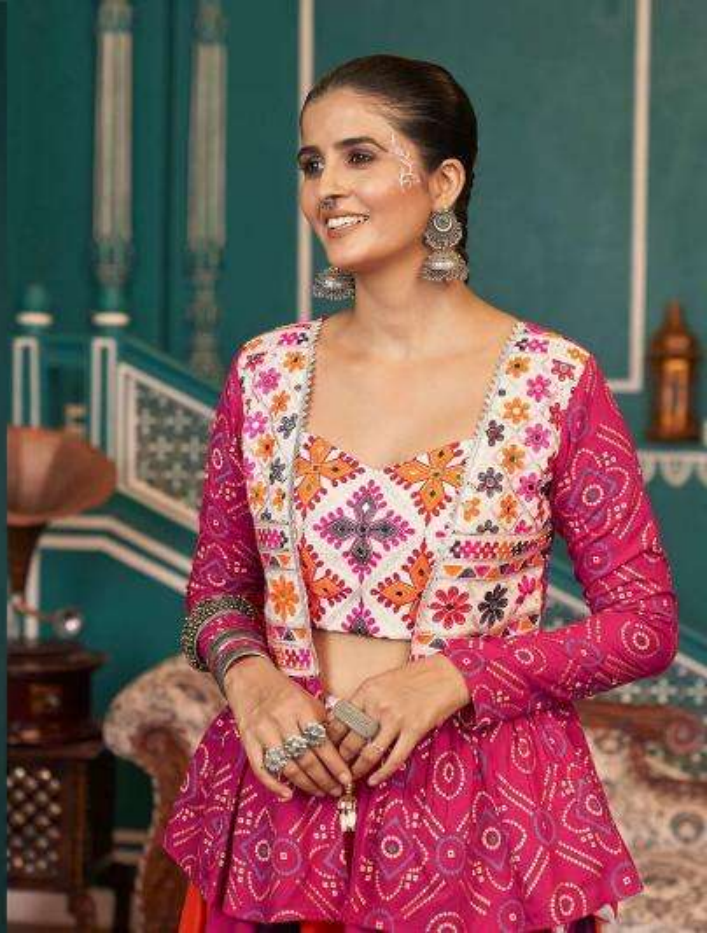

RA88-2474

Abhikala

RASS-2475

 bhkala

RA88-2475

Design NO. (SKU)	Color	Lehenga Fabric	Choli Fabric	Jacket Fabric	Lehenga Flair (MTR)	SIZE	Lehenga Work	Choli Work	Jacket Work	Jacket Length (INCH)	Weight (KG)
						(Full Stitched) (M-38 SIZE) with customise upto 44 INCH					
2471	Lovender	Poly Maska Silk	Roman Silk	Roman Silk	7.30 MTR	Choli Chest: 38 INCH Choli Length: 15 INCH Lehenga Wasit: 42 INCH Lehenga Length: 40 INCH	Print With All Over Mirror Work	Na	Embroidery Work	24	2
2472	Multi Color	Poly Maska Silk	Viscose Rayon	Poly Maska Silk	7.30 MTR	Choli Chest: 38 INCH Choli Length: 15 INCH Lehenga Wasit: 42 INCH Lehenga Length: 40 INCH	Print With All Over Mirror Work	Embroidery Work	Embroidery Work	24	2
2473	Pista Green	Viscose Rayon	Viscose Rayon	Viscose Rayon	7.30 MTR	Choli Chest: 38 INCH Choli Length: 15 INCH Lehenga Wasit: 42 INCH Lehenga Length: 40 INCH	Pigment Foil Print	Pigment Foil Print	Embroidery Work	16	2
2474	Multi Color	Viscose Rayon	Viscose Rayon	Viscose Rayon	7.30 MTR	Choli Chest: 38 INCH Choli Length: 15 INCH Lehenga Wasit: 42 INCH Lehenga Length: 40 INCH	Embroidery Work	Embroidery Work	Embroidery Work	19	2
2475	Multi Color	Viscose Rayon	Viscose Rayon	Viscose Rayon	7.30 MTR	Choli Chest: 38 INCH Choli Length: 15 INCH Lehenga Wasit: 42 INCH Lehenga Length: 40 INCH	Lace On Flair	Embroidery Work	Embroidery Work	24	2