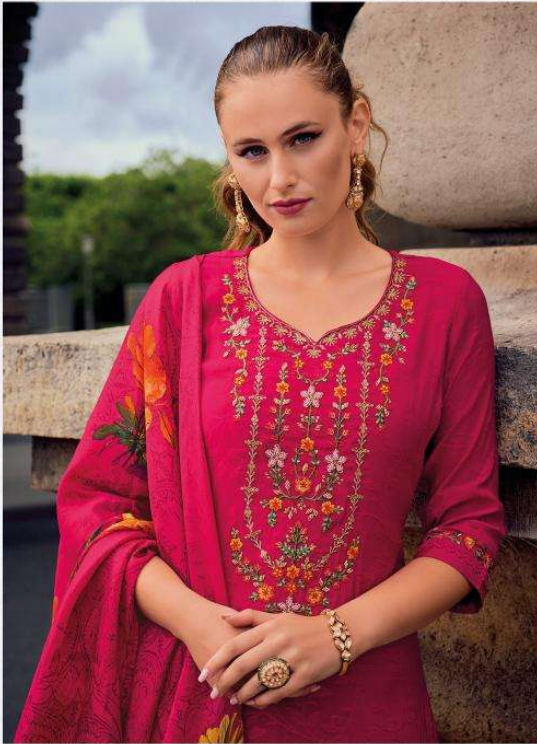

ALLURING FLORAL