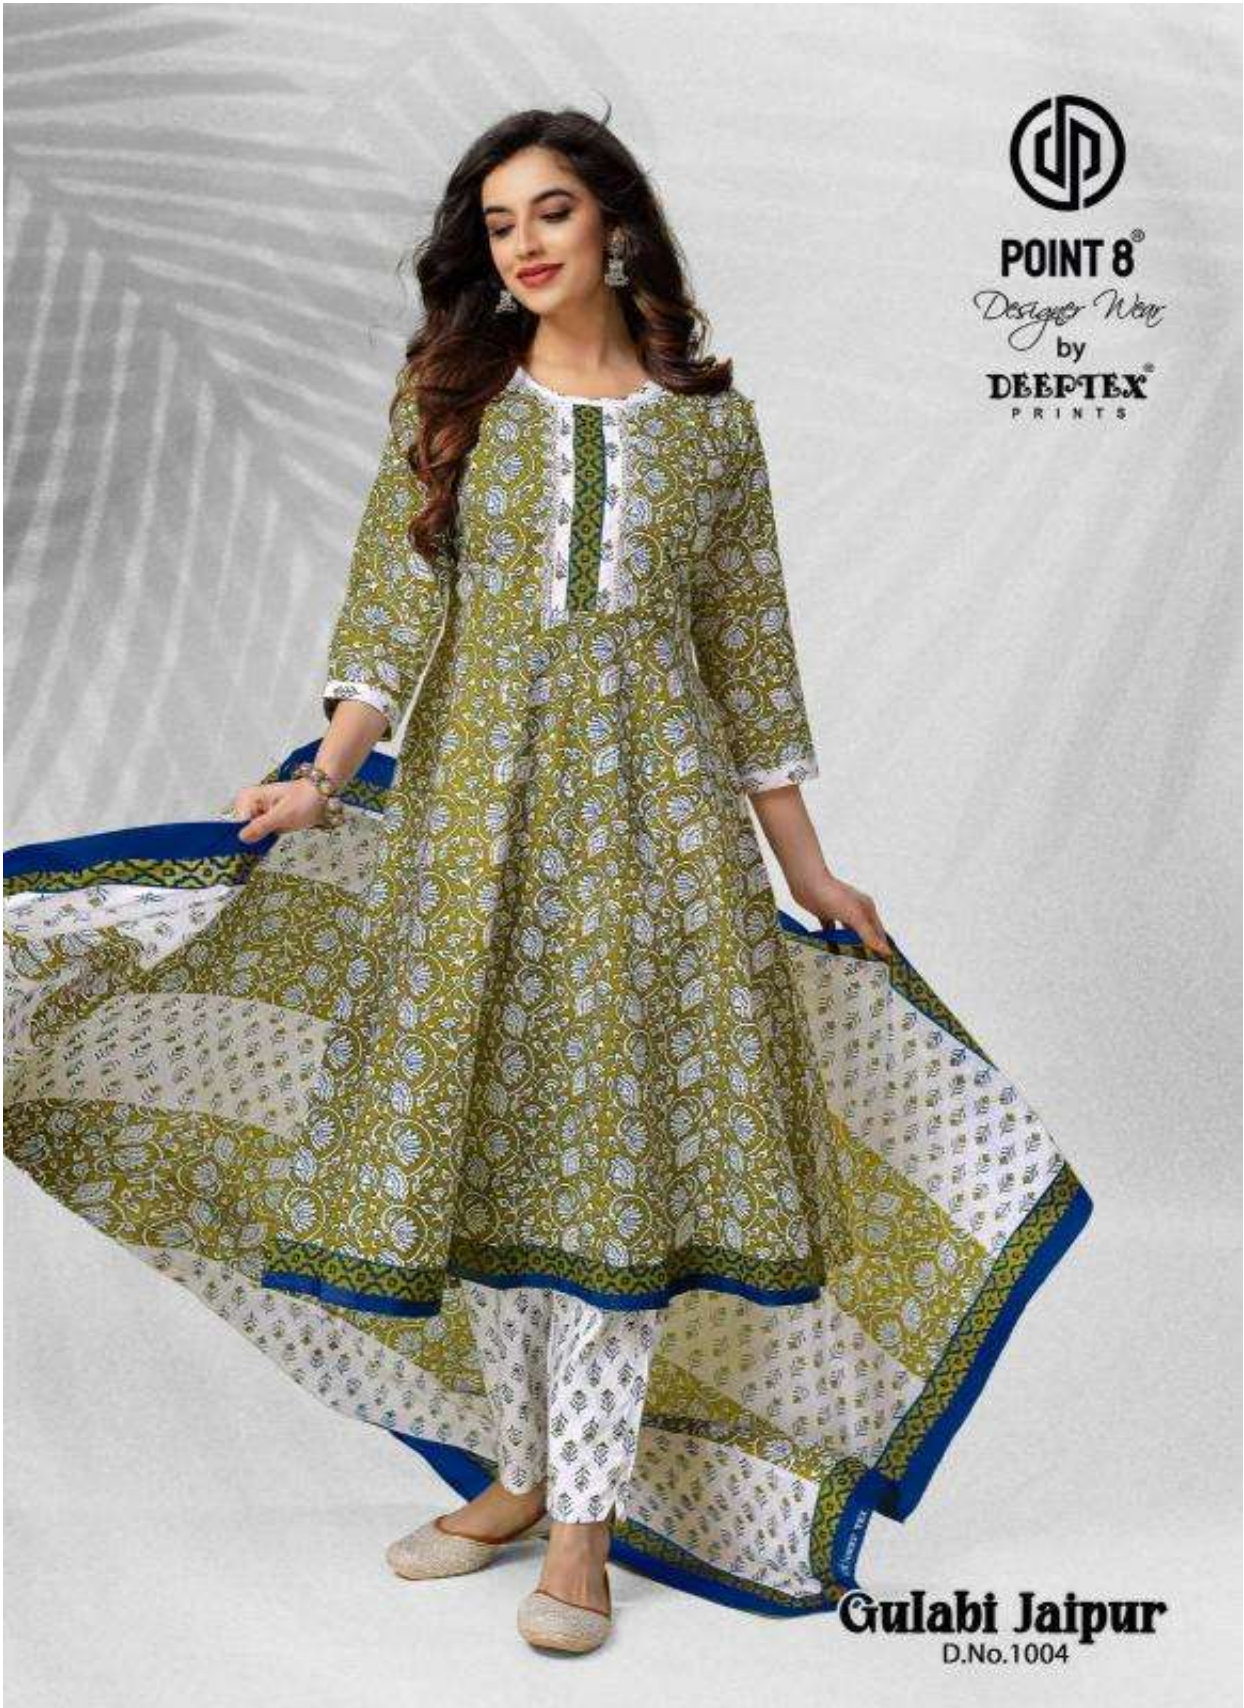

POINT 8
Designer Wear
by
DEEPTEX
PRINTS

Gulabi Jaipur
D.No.1004