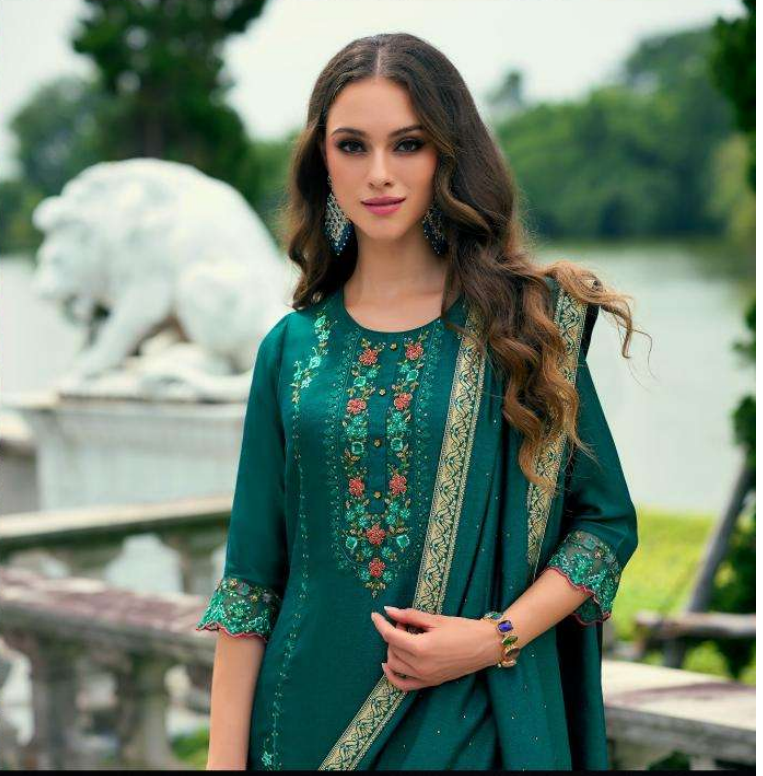

LILY & LALI®
GULS PRIDE
A PRODUCT OF HINDI GROUP

22705