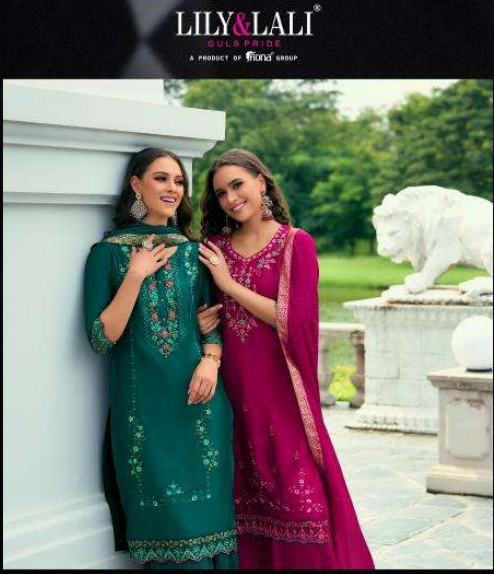

LILY & LALI®
GULS PRIDE
A PRODUCT OF FLORES GROUP