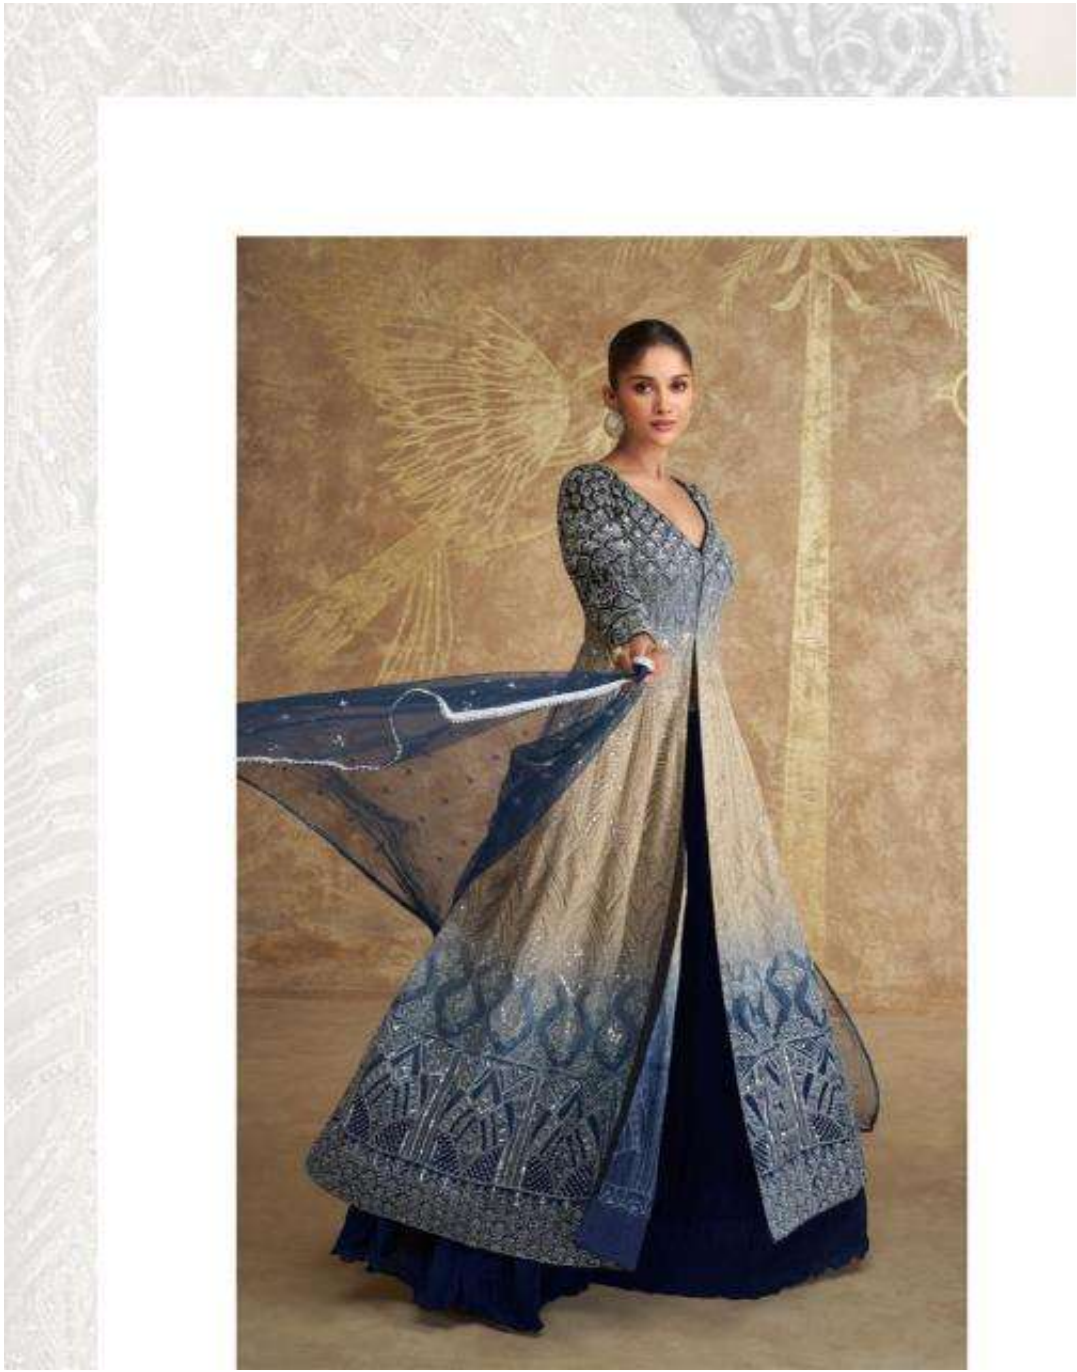

Everything you need to refresh your festive wardrobe from timeless drapes to the color craze of the season

SAYURI®
Designer

Sawaria

SAYURI®
Designer

D NO-5609

SAYURI
Designer

Sawaria