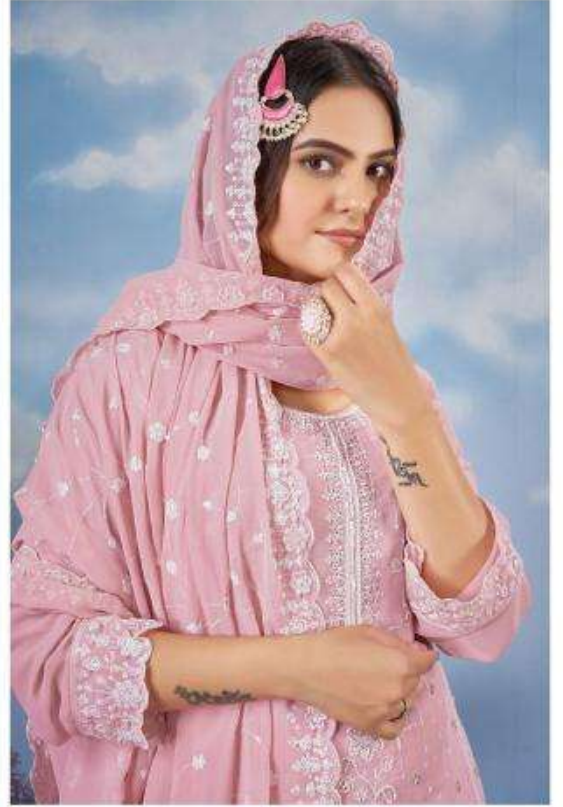

TOP - FOX GEORGETTE HEAVY
BEADS EMBROIDERY
INNER BOTTOM - DULL SANTOON
DUPATTA - FOX GEORGETTE
HEAVY EMBROIDERED

B-87A

B-87B

B-87C

B-87D

BilqisTM
By Balaji Sult's
PAKISTANI CONCEPT

**TOP - FOX GEORGETTE HEAVY
BEADS EMBROIDERY
INNER BOTTOM - DULL SANTOON
DUPATTA - FOX GEORGETTE
HEAVY EMBROIDERED**

B-87 B

Bilqis™
By Balaji Sult's
PAKISTANI CONCEPT

**TOP - FOX GEORGETTE HEAVY
BEADS EMBROIDERY
INNER BOTTOM - DULL SANTOON
DUPATTA - FOX GEORGETTE
HEAVY EMBROIDERED**

B-87 A

Bilqis™
By Balaji Sult's
PAKISTANI CONCEPT

**TOP - FOX GEORGETTE HEAVY
BEADS EMBROIDERY
INNER BOTTOM - DULL SANTOON
DUPATTA - FOX GEORGETTE
HEAVY EMBROIDERED**

B-87 D

Bilqis™
By Balaji Sult's
PAKISTANI CONCEPT

**TOP - FOX GEORGETTE HEAVY
BEADS EMBROIDERY
INNER BOTTOM - DULL SANTOON
DUPATTA - FOX GEORGETTE
HEAVY EMBROIDERED**