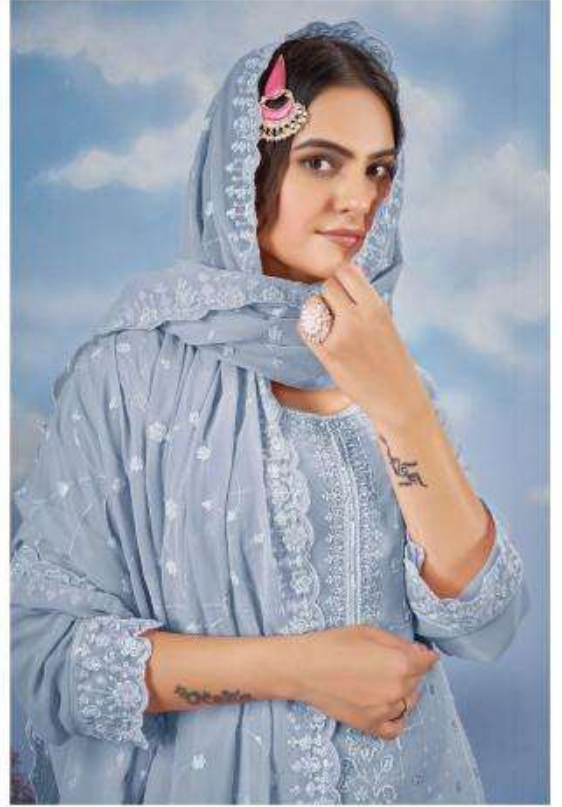

TOP - FOX GEORGETTE HEAVY
BEADS EMBROIDERY
INNER BOTTOM - DULL SANTOON
DUPATTA - FOX GEORGETTE
HEAVY EMBROIDERED

B-87A

B-87B

B-87C

B-87D

BilqisTM
By Balaji Sult's
PAKISTANI CONCEPT

**TOP - FOX GEORGETTE HEAVY
BEADS EMBROIDERY
INNER BOTTOM - DULL SANTOON
DUPATTA - FOX GEORGETTE
HEAVY EMBROIDERED**

B-87 B

Bilqis™
By Balaji Sult's
PAKISTANI CONCEPT

**TOP - FOX GEORGETTE HEAVY
BEADS EMBROIDERY
INNER BOTTOM - DULL SANTOON
DUPATTA - FOX GEORGETTE
HEAVY EMBROIDERED**

B-87 A

Bilqis™
By Balaji Sult's
PAKISTANI CONCEPT

**TOP - FOX GEORGETTE HEAVY
BEADS EMBROIDERY
INNER BOTTOM - DULL SANTOON
DUPATTA - FOX GEORGETTE
HEAVY EMBROIDERED**

B-87 D

Bilqis™
By Balaji Sult's
PAKISTANI CONCEPT

**TOP - FOX GEORGETTE HEAVY
BEADS EMBROIDERY
INNER BOTTOM - DULL SANTOON
DUPATTA - FOX GEORGETTE
HEAVY EMBROIDERED**