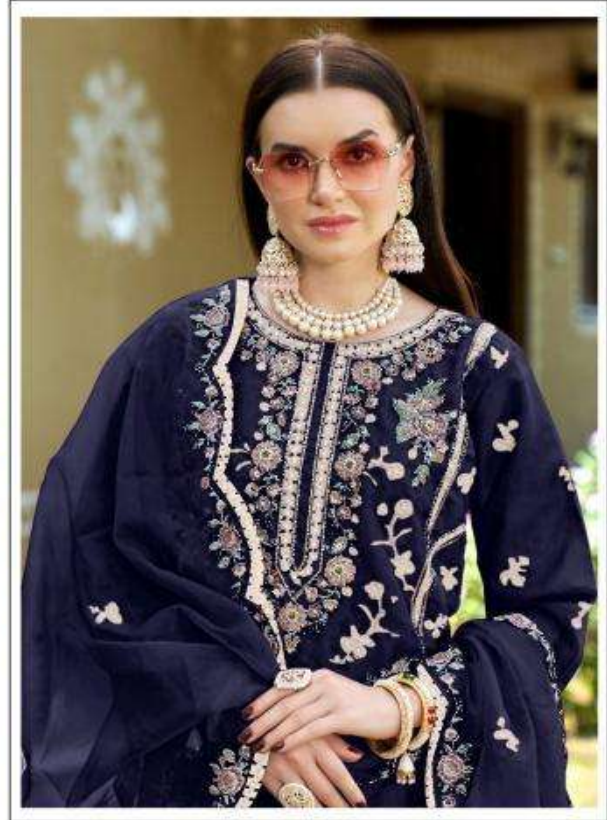

Motifz
FASHION FORWARD

D.no-2027 C

TOP- 9000 VELVET WITH EMBROIDERY

BOTTOM- VELVET PATCH WORK

DUPATTA- VELVET WITH EMBROIDERY

Motifz
FASHION FORWARD

D.no-2027 D

TOP- 9000 VELVET WITH EMBROIDERY

BOTTOM- VELVET PATCH WORK

DUPATTA- VELVET WITH EMBROIDERY

Motifz
FASHION FORWARD

D.no-2027 A

TOP- 9000 VELVET WITH EMBROIDERY

BOTTOM- VELVET PATCH WORK

DUPATTA- VELVET WITH EMBROIDERY

Motifz
FASHION FORWARD