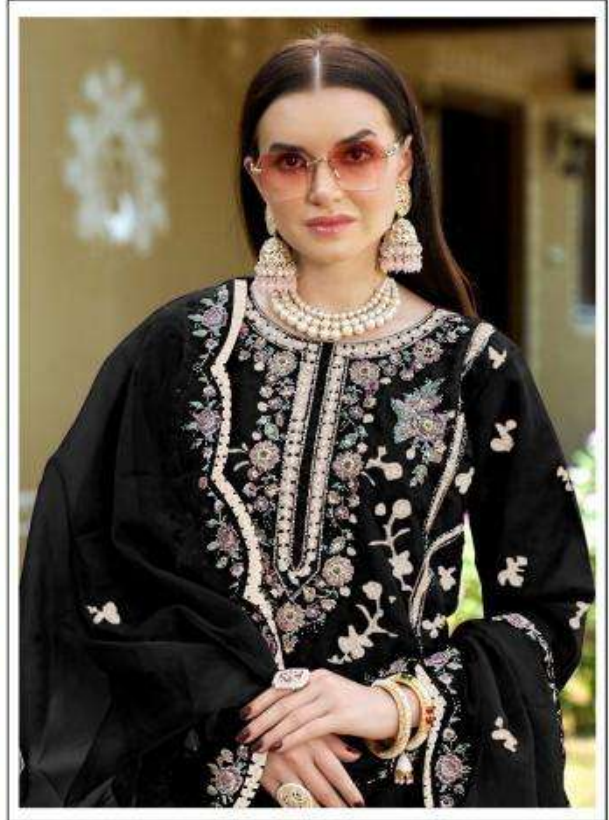

Motifz
FASHION FORWARD

D.no-2027 C

TOP- 9000 VELVET WITH EMBROIDERY

BOTTOM- VELVET PATCH WORK

DUPATTA- VELVET WITH EMBROIDERY

Motifz
FASHION FORWARD

D.no-2027 D

TOP- 9000 VELVET WITH EMBROIDERY

BOTTOM- VELVET PATCH WORK

DUPATTA- VELVET WITH EMBROIDERY

Motifz
FASHION FORWARD

D.no-2027 A

TOP- 9000 VELVET WITH EMBROIDERY

BOTTOM- VELVET PATCH WORK

DUPATTA- VELVET WITH EMBROIDERY

Motifz
FASHION FORWARD