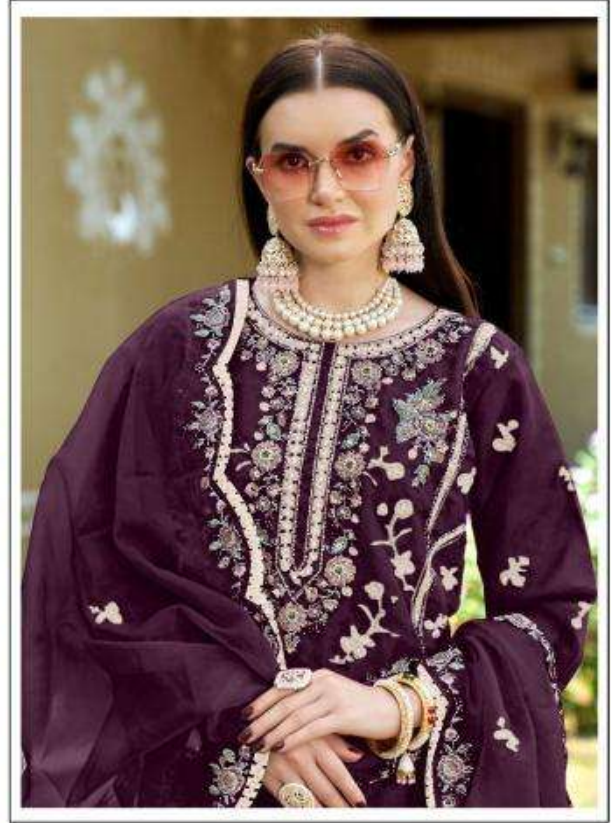

Motifz
FASHION FORWARD

D.no-2027 C

TOP- 9000 VELVET WITH EMBROIDERY

BOTTOM- VELVET PATCH WORK

DUPATTA- VELVET WITH EMBROIDERY

Motifz
FASHION FORWARD

D.no-2027 D

TOP- 9000 VELVET WITH EMBROIDERY

BOTTOM- VELVET PATCH WORK

DUPATTA- VELVET WITH EMBROIDERY

Motifz
FASHION FORWARD

D.no-2027 A

TOP- 9000 VELVET WITH EMBROIDERY

BOTTOM- VELVET PATCH WORK

DUPATTA- VELVET WITH EMBROIDERY

Motifz
FASHION FORWARD