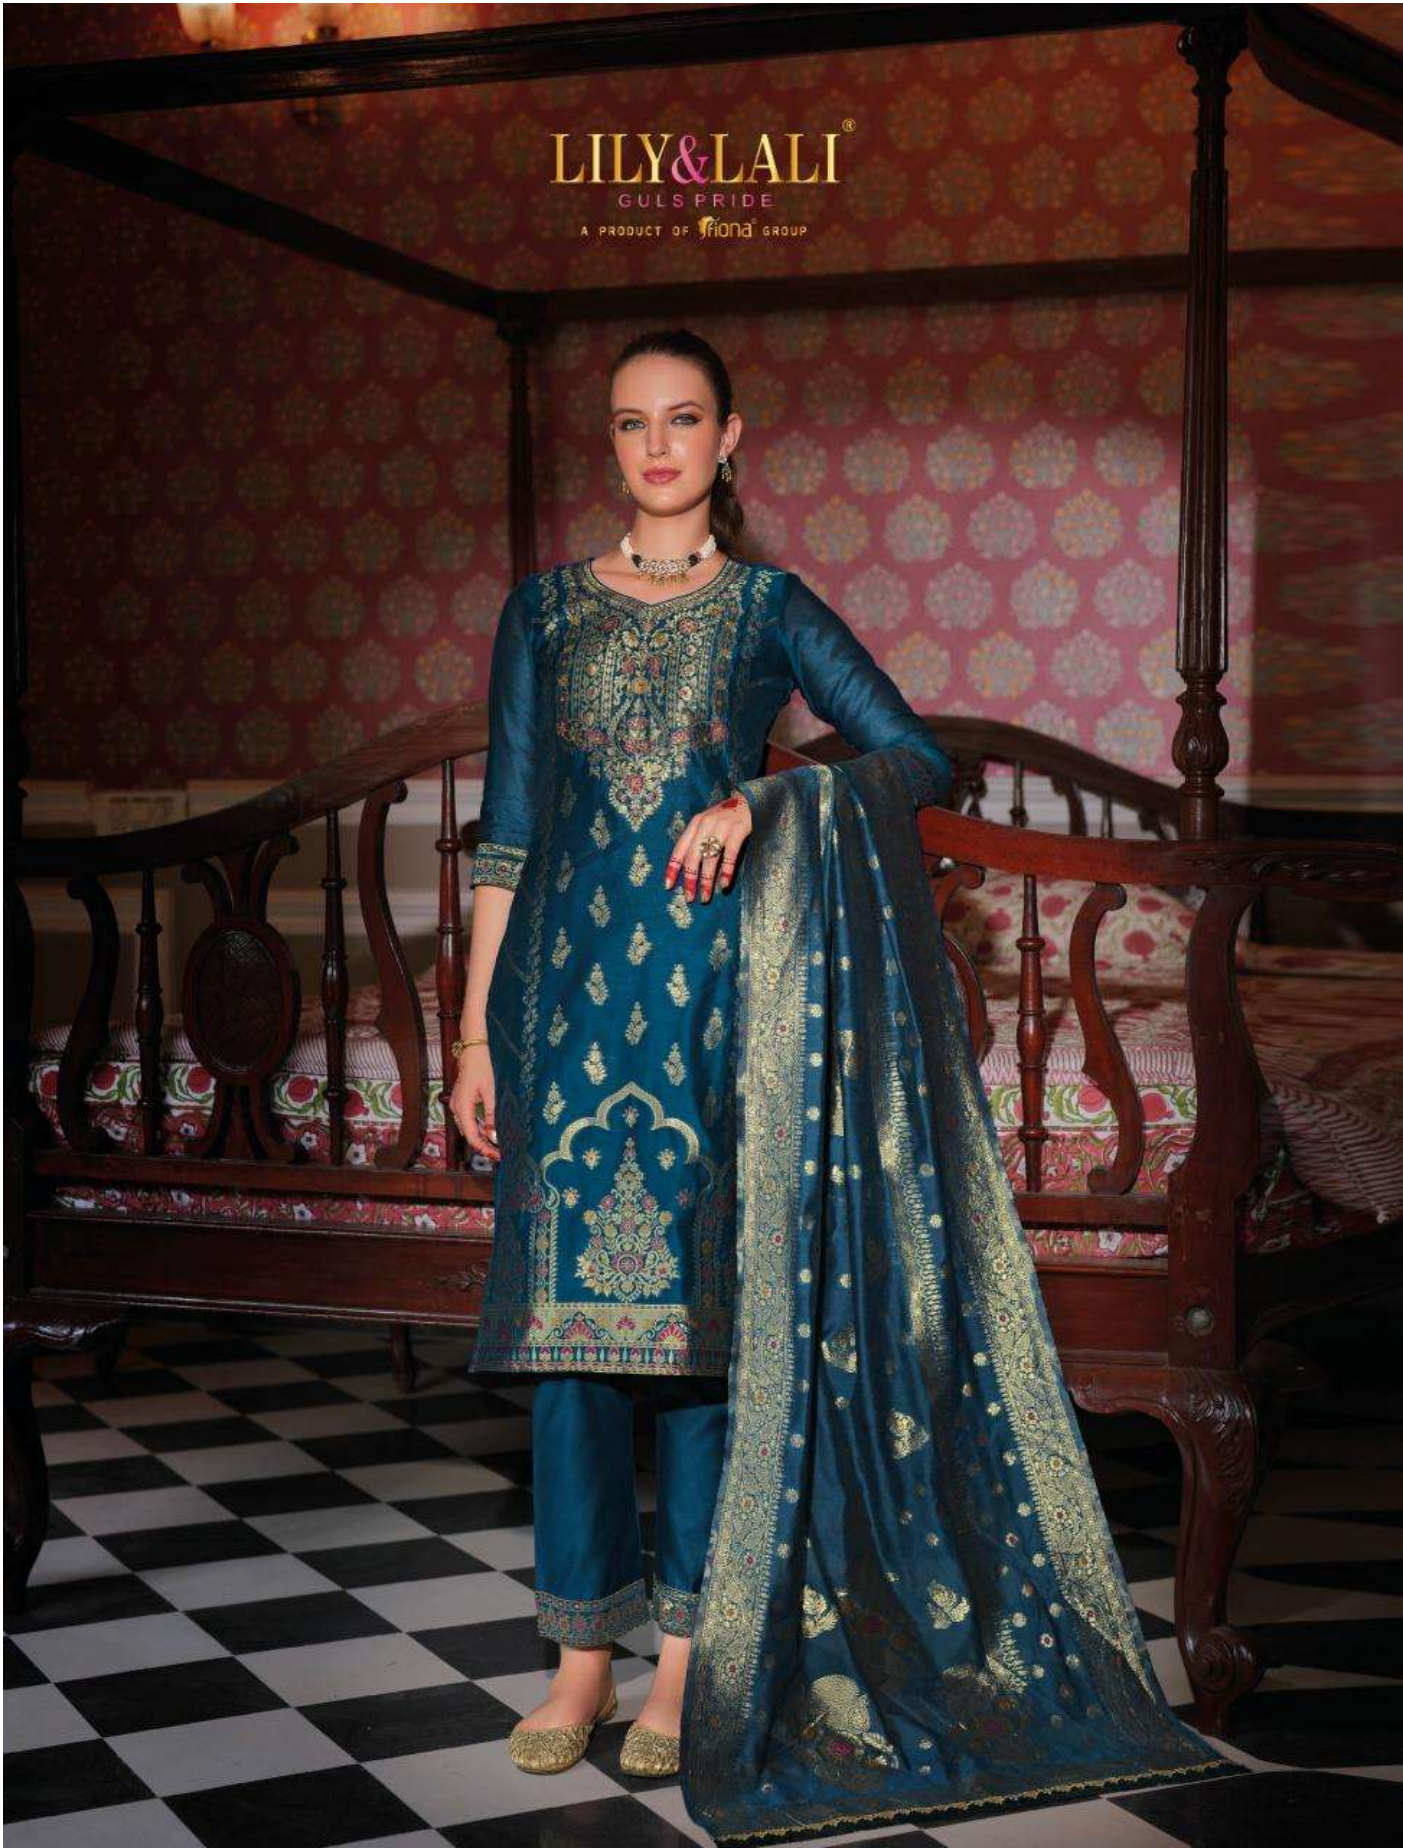

LILY&LALI®
GULS PRIDE
A PRODUCT OF *fiona* GROUP