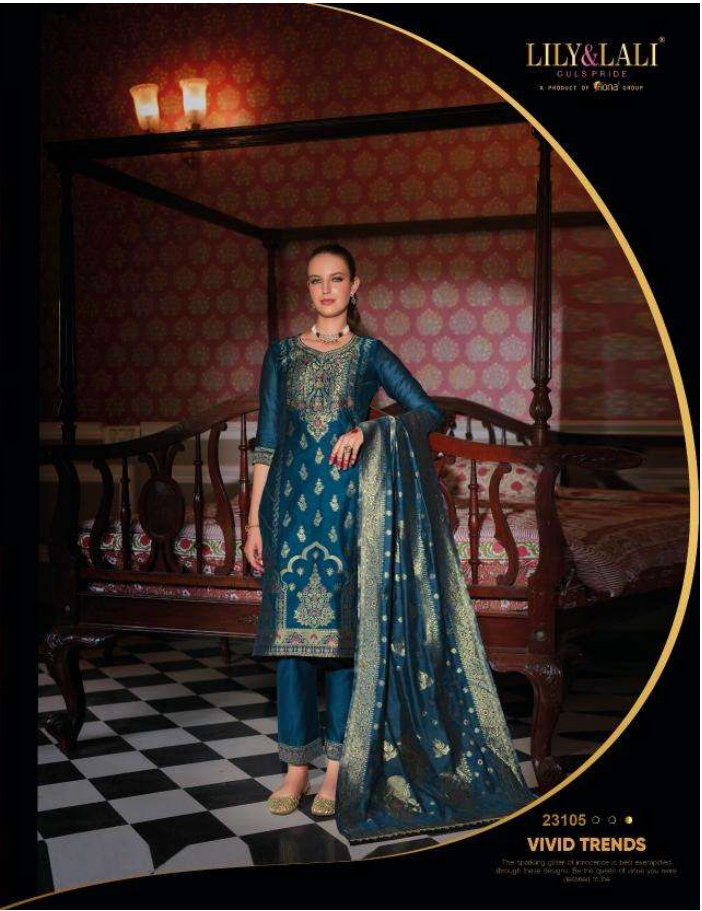

LILY & LALI
CULT PRIDE
A PRODUCT OF GROUP

23105 ○ ○ ○ ●

VIVID TRENDS