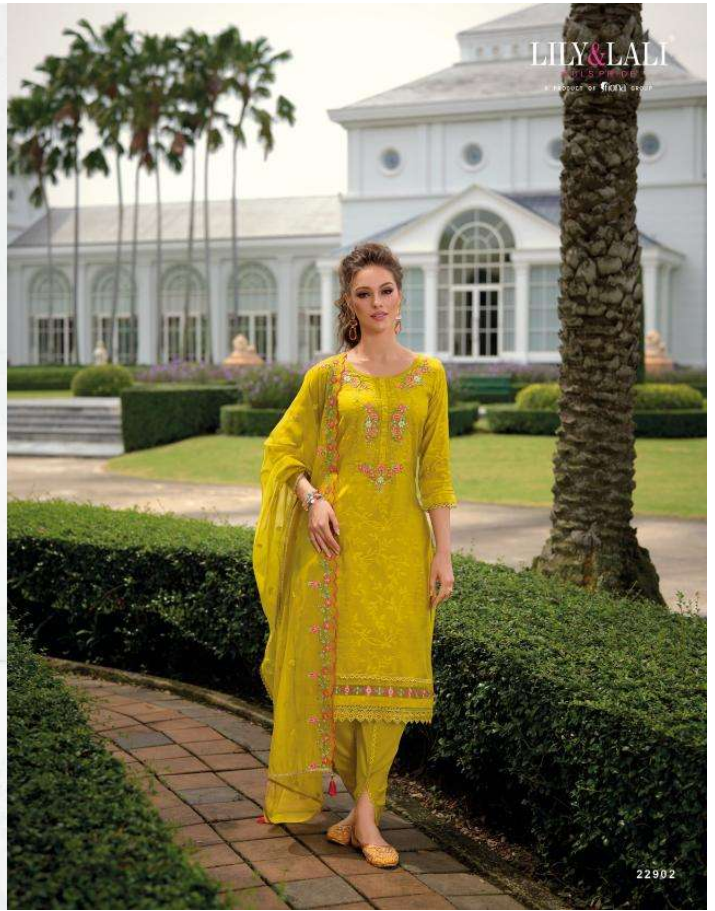

LILY & LALI
Lily & Lali
A collection of floral prints

22902