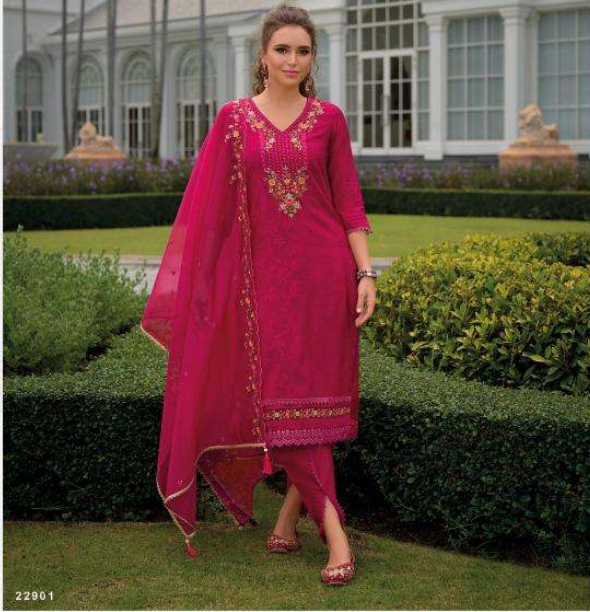

MODERN WOMAN