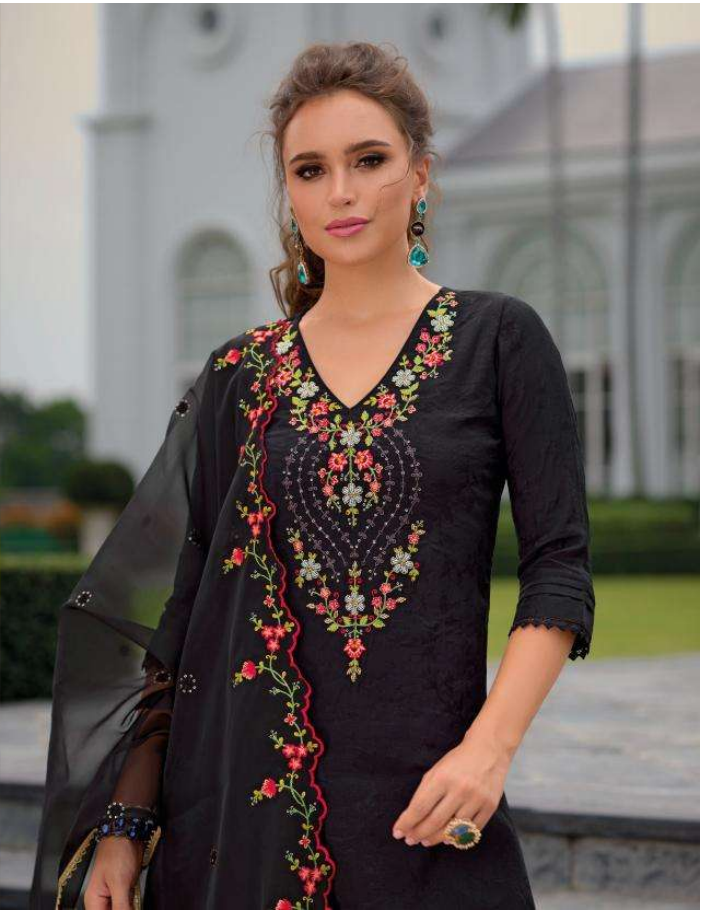

LILY&LALI®
GULS PRIDE
A PRODUCT OF FAYYAZ GROUP

22905