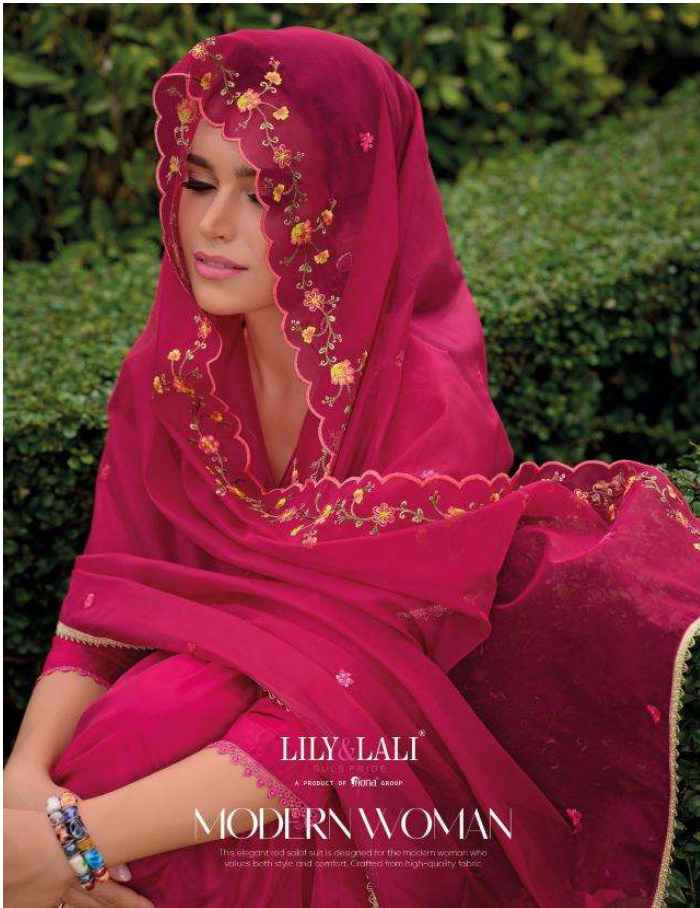

LILY & LALI
A PRODUCT OF NIGRA GROUP

MODERN WOMAN