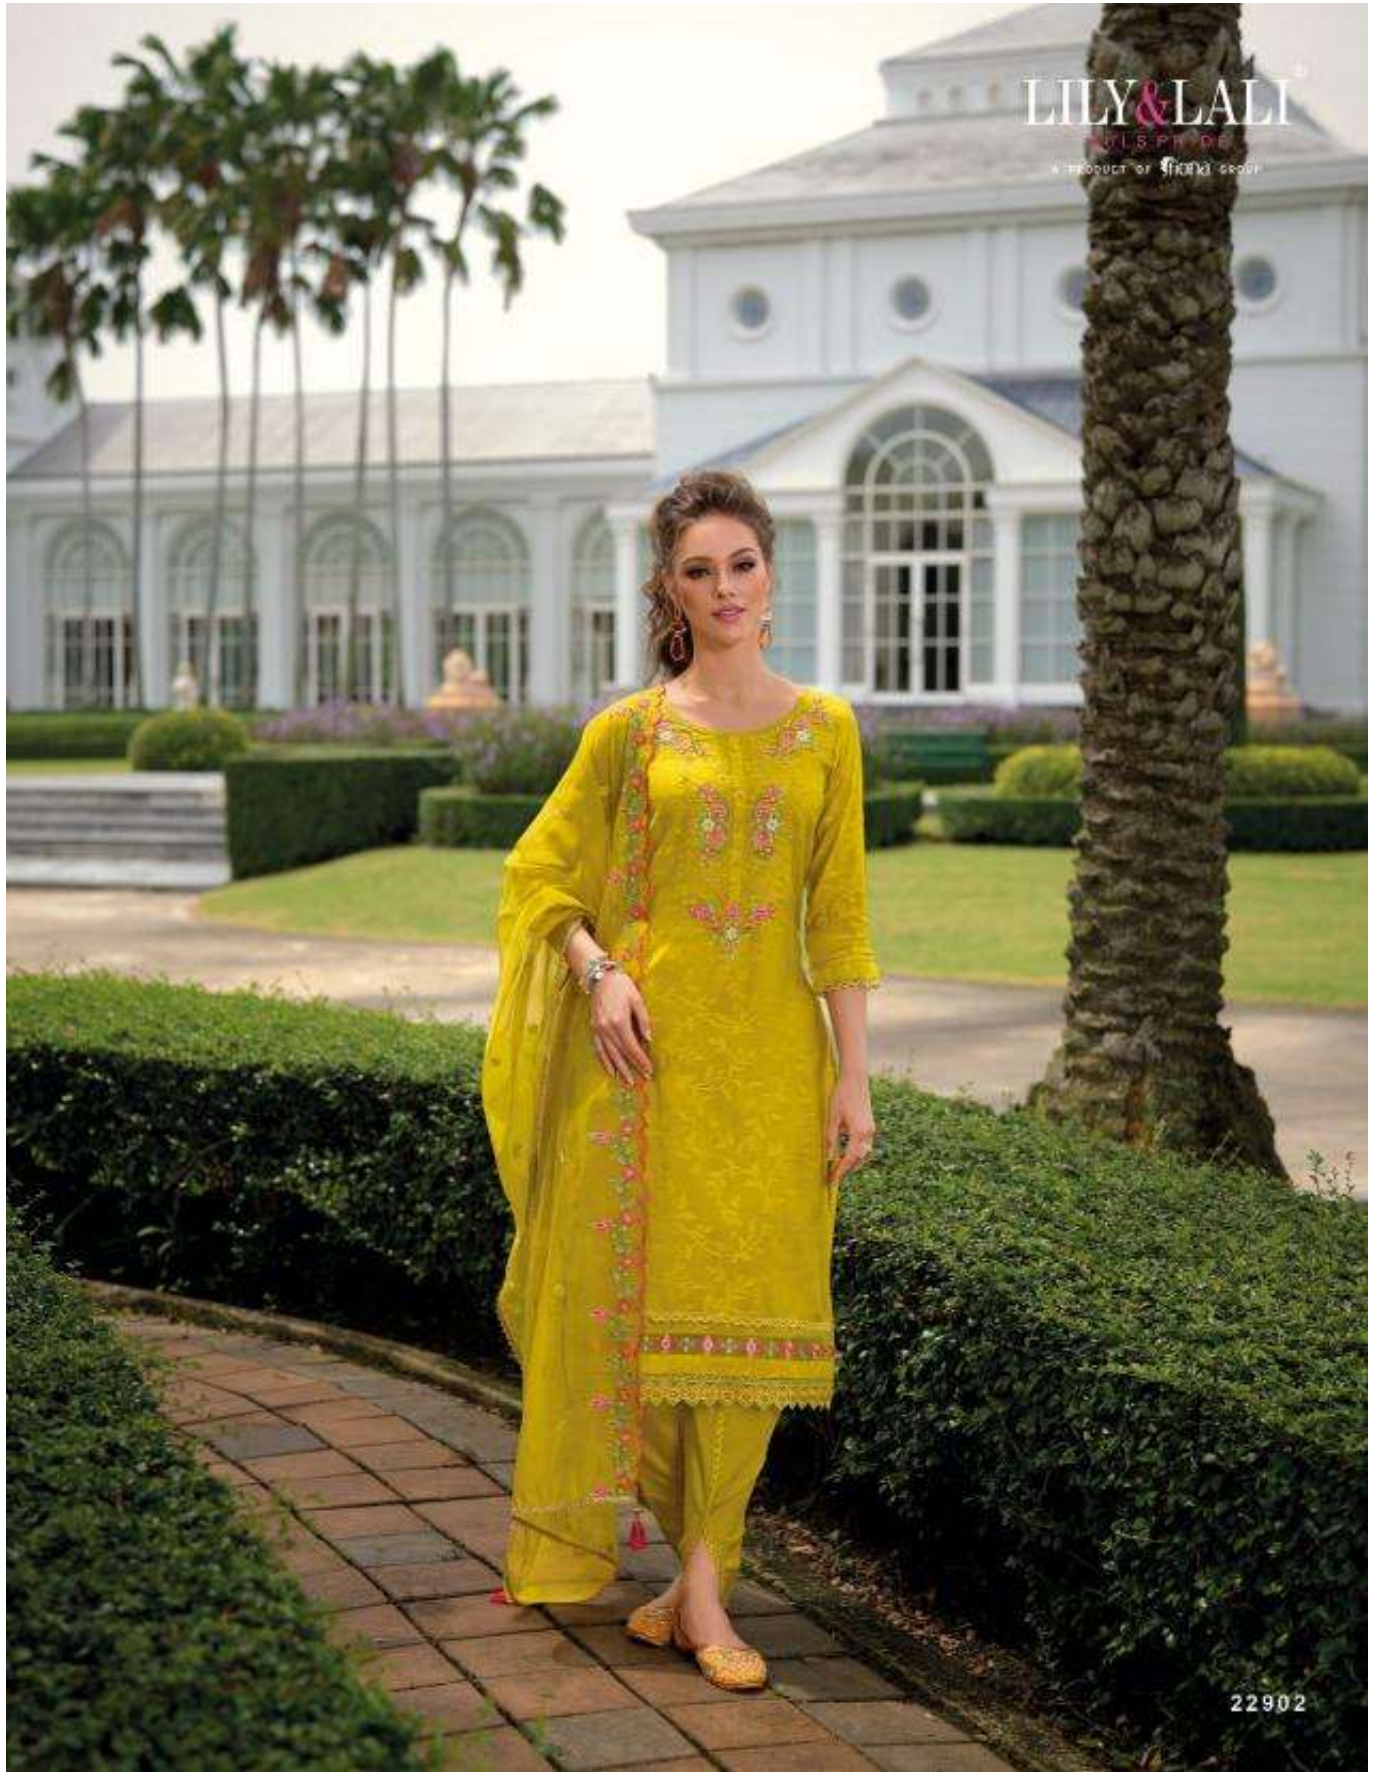

LILY & LALI
MULTI-SUITABLE
A PRODUCT OF THE LALIBI GROUP

22902