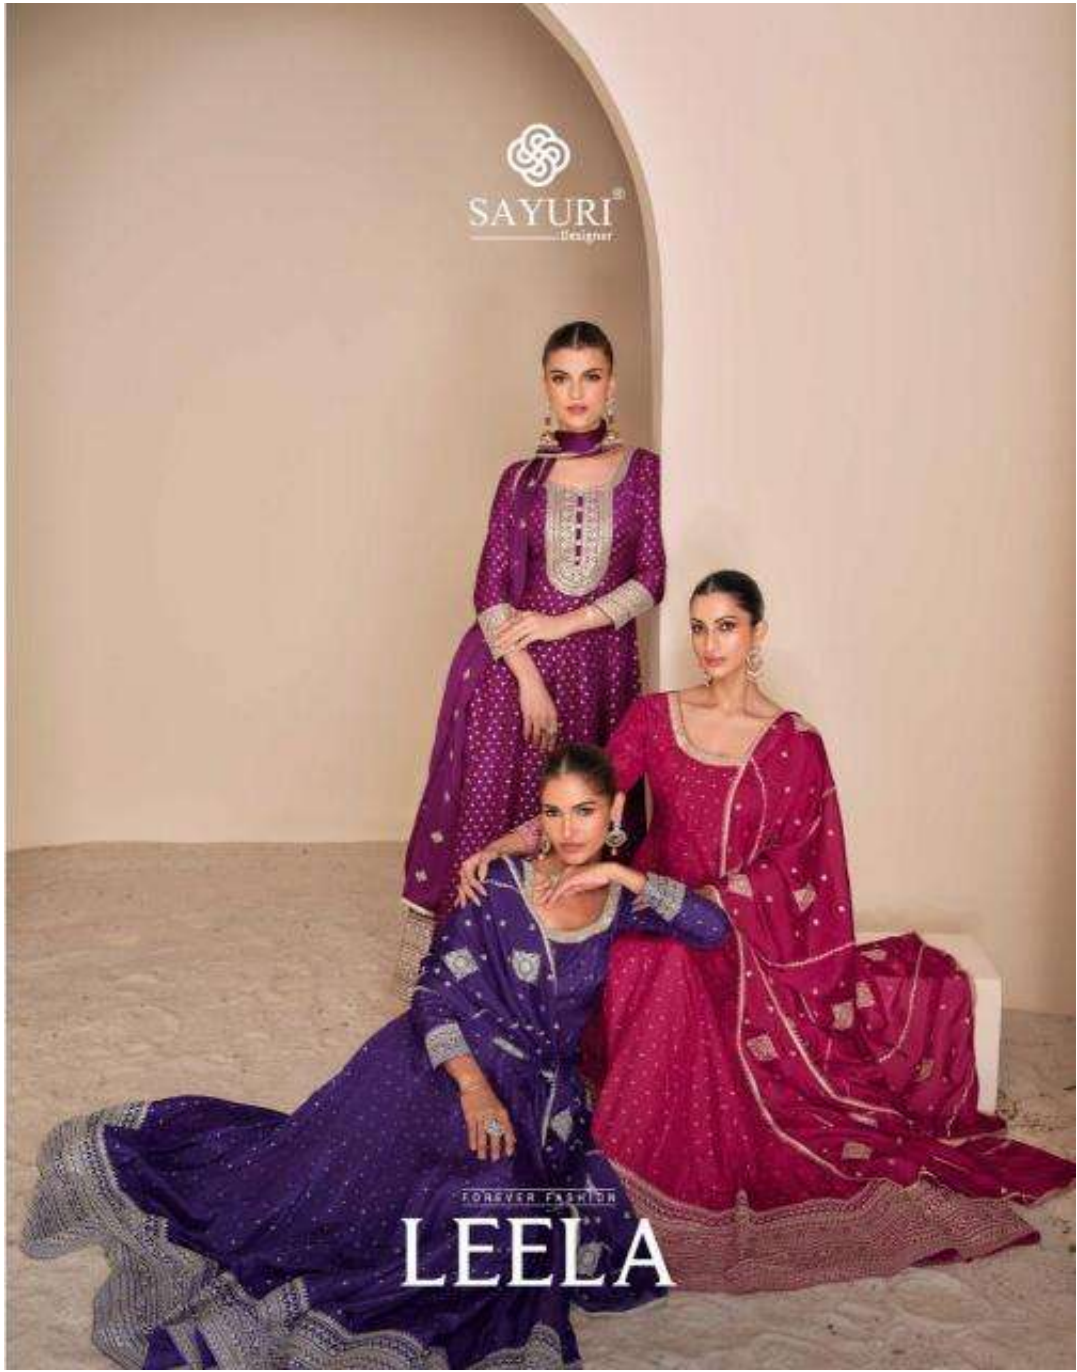

SAYURI[®]
Designer

FOREVER FASHION

LEELA

SAYURI®
—Designer—

Brilliant hues & lustrous textures give you a new
refreshed this season

5666

SAYURI[®]
Designer

SAYURI[®]
Designer

5667

SAYURI[®]
Designer

LEELA