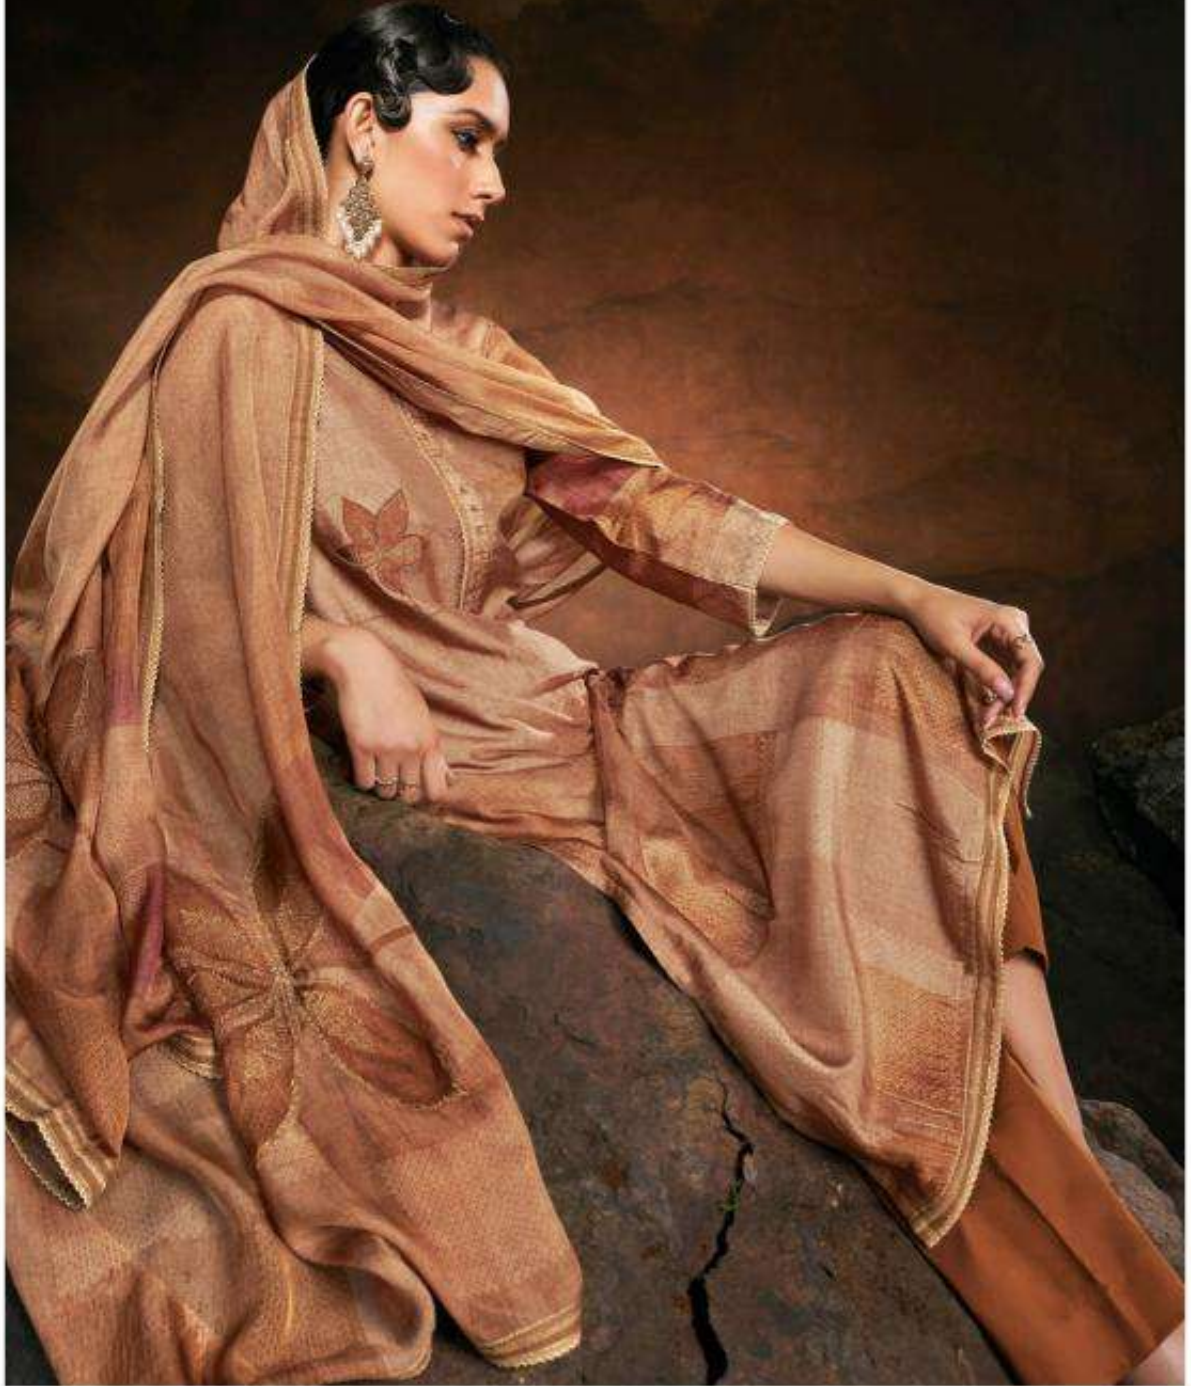

Ganga®

Ganga®

RAGNA

PRODUCT NAME	RAGNA
D.NO.	C2033 TO C2038
DESCRIPTION	<p>TOP PREMIUM PURE BEMBERG RUSSIAN SILK PRINTED WITH EMBROIDERY, HAND EMBROIDERY, HAND WORK & JARI LACE FOR DAMAN & SLEEVES</p> <p>BOTTOM PREMIUM SILK SATIN SOLID COLOUR</p> <p>DUPATTA PREMIUM ORGANZA SILK PRINTED WITH HAND EMBROIDERY & JARI LACE BORDER.</p>
HSN CODE	540834
WHOLESALE PRICE	2495/- EACH+GST(EXTRA)