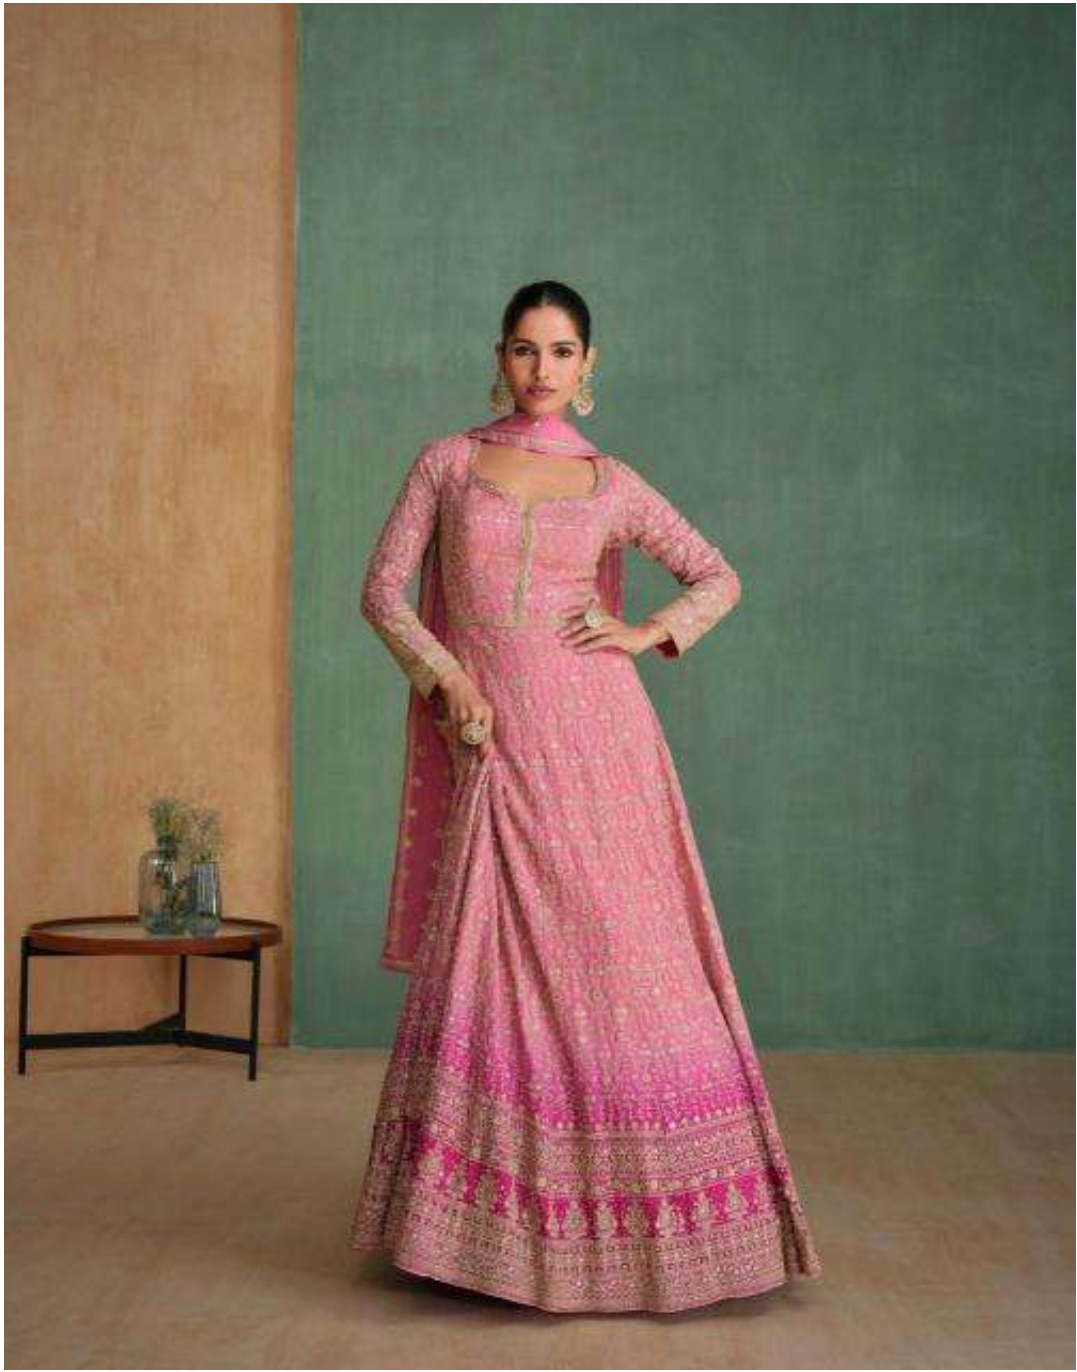

SAYURI®
Designer

CODE - 5686

SAYURI®
Designer

ARZOO

SAYURI[®]
Designer

CODE - 5685

5684

5685