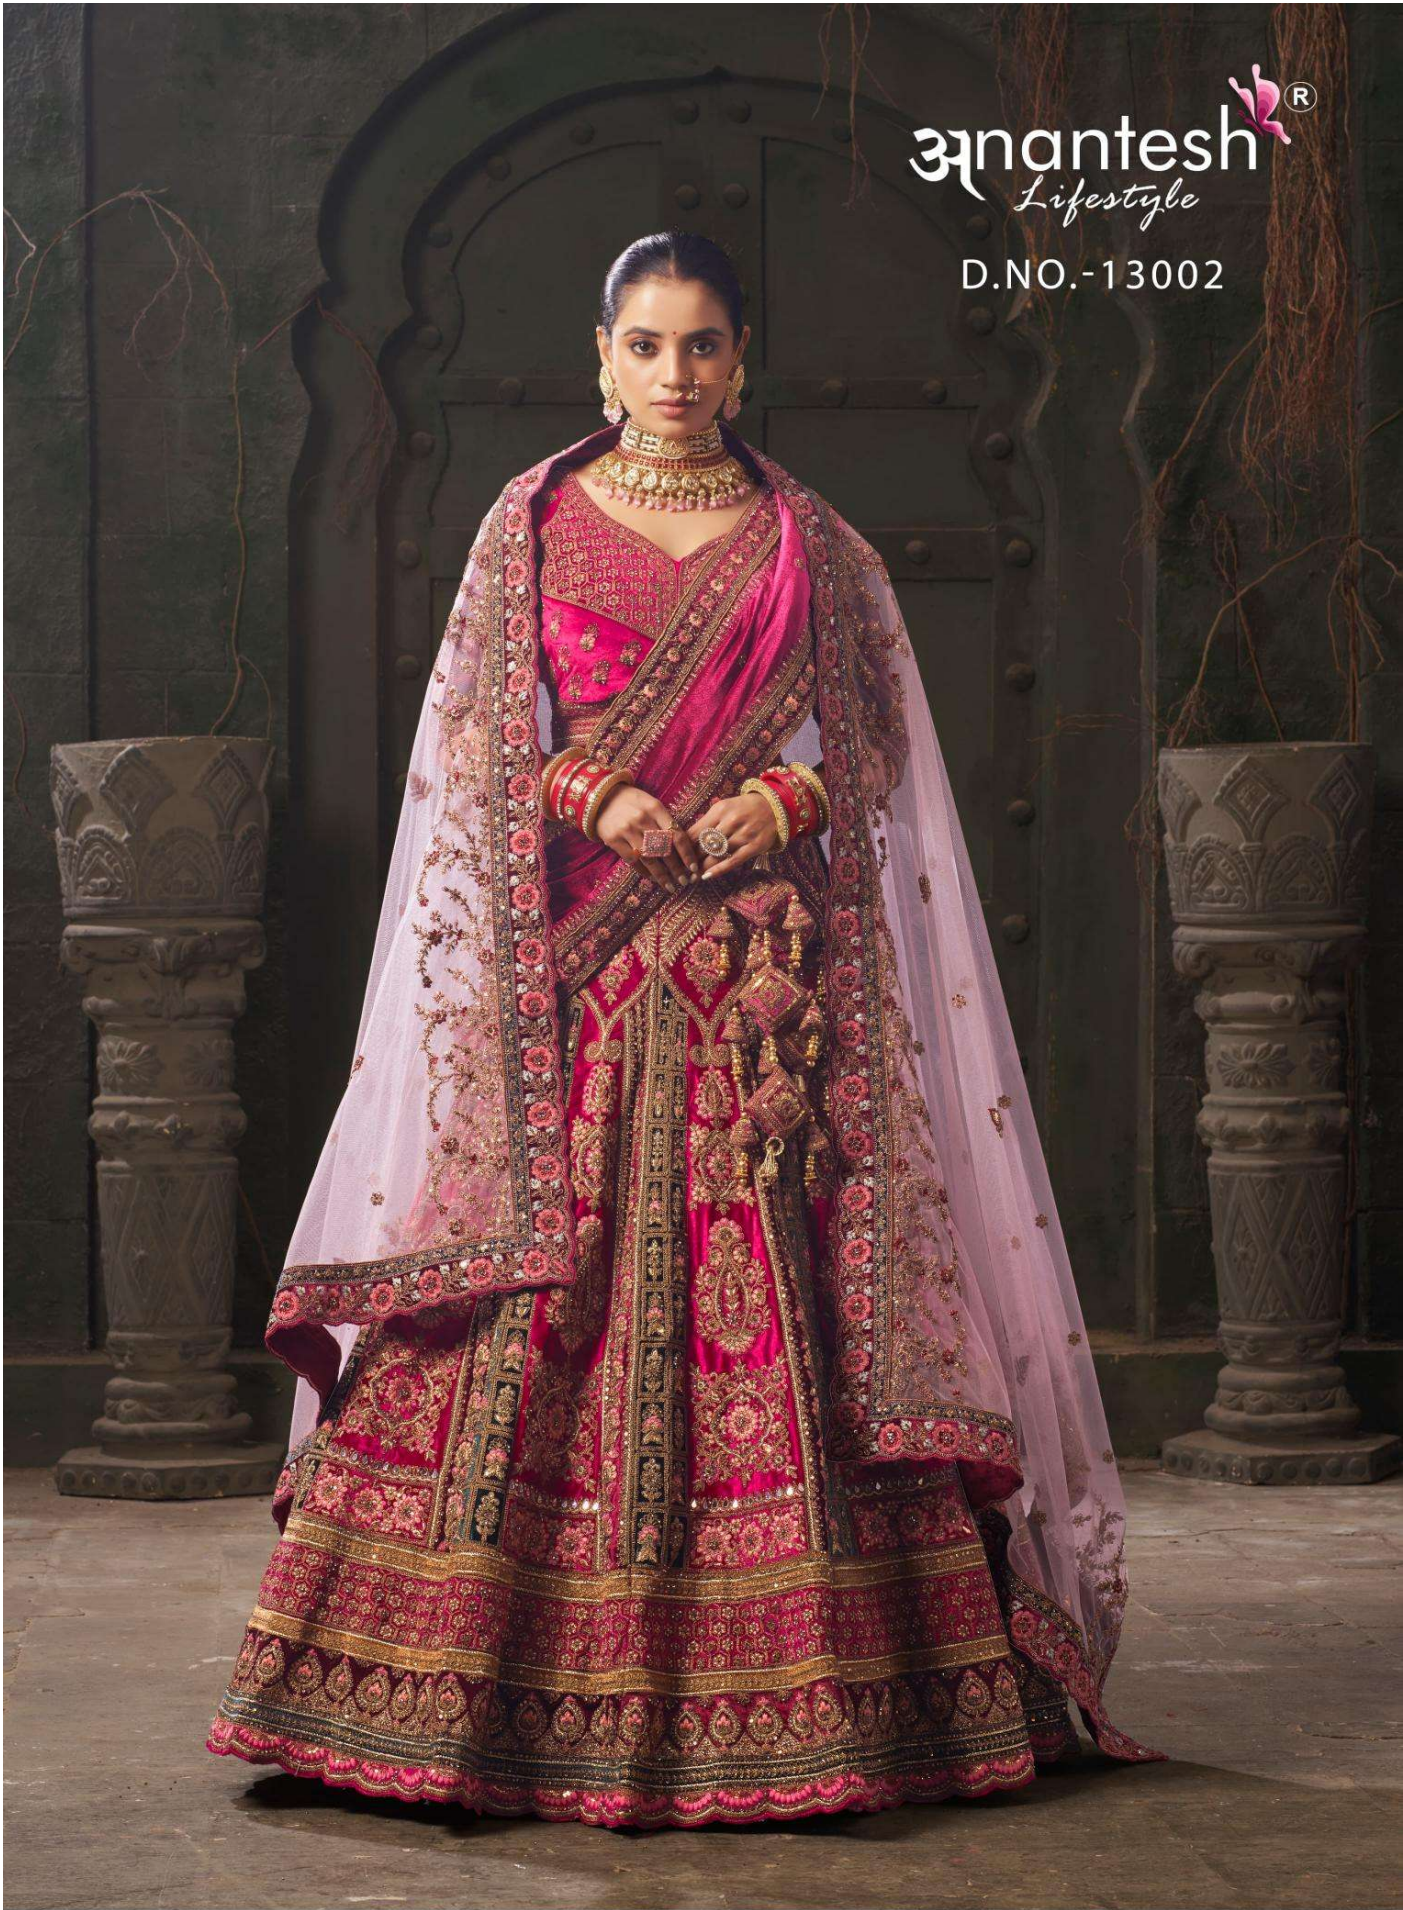

anantesh®
Lifestyle

D.NO.-13002