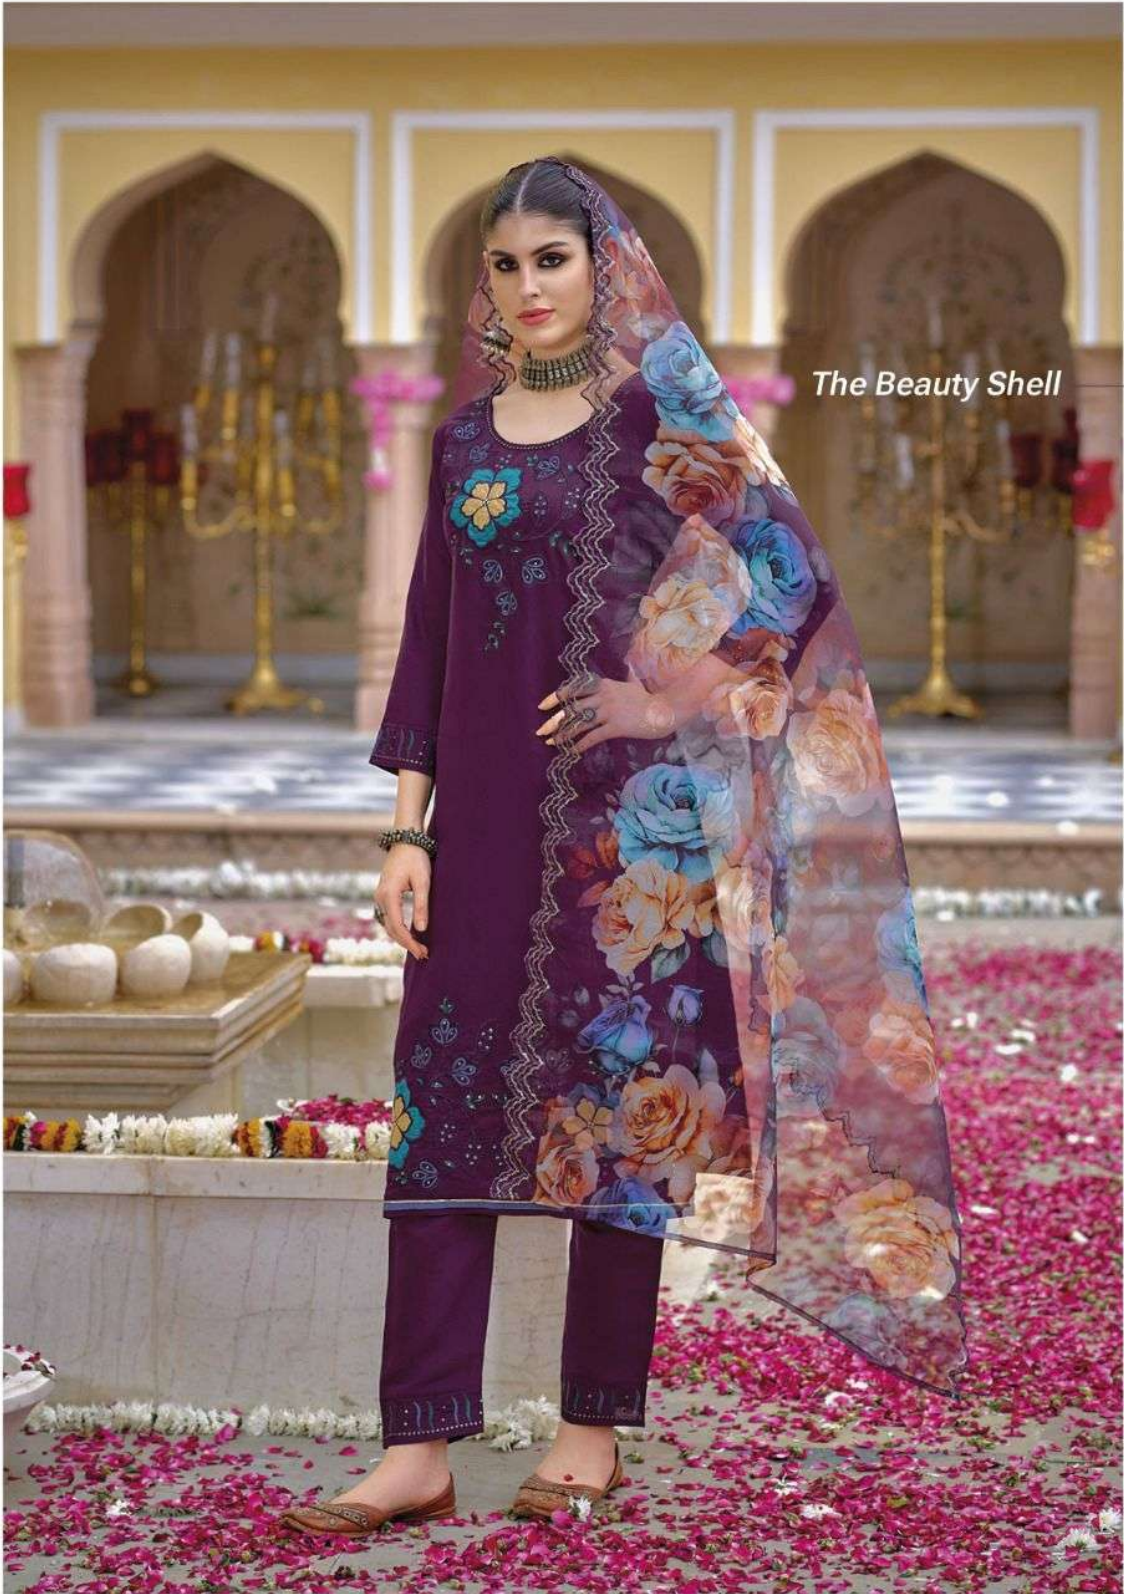

KAILEE

fashion

EMBROIDERED EMBROID WEAR

*Drapes in Dreams*

BN - 42382

*The Beauty Shell*

BN - 42383

KAILEE