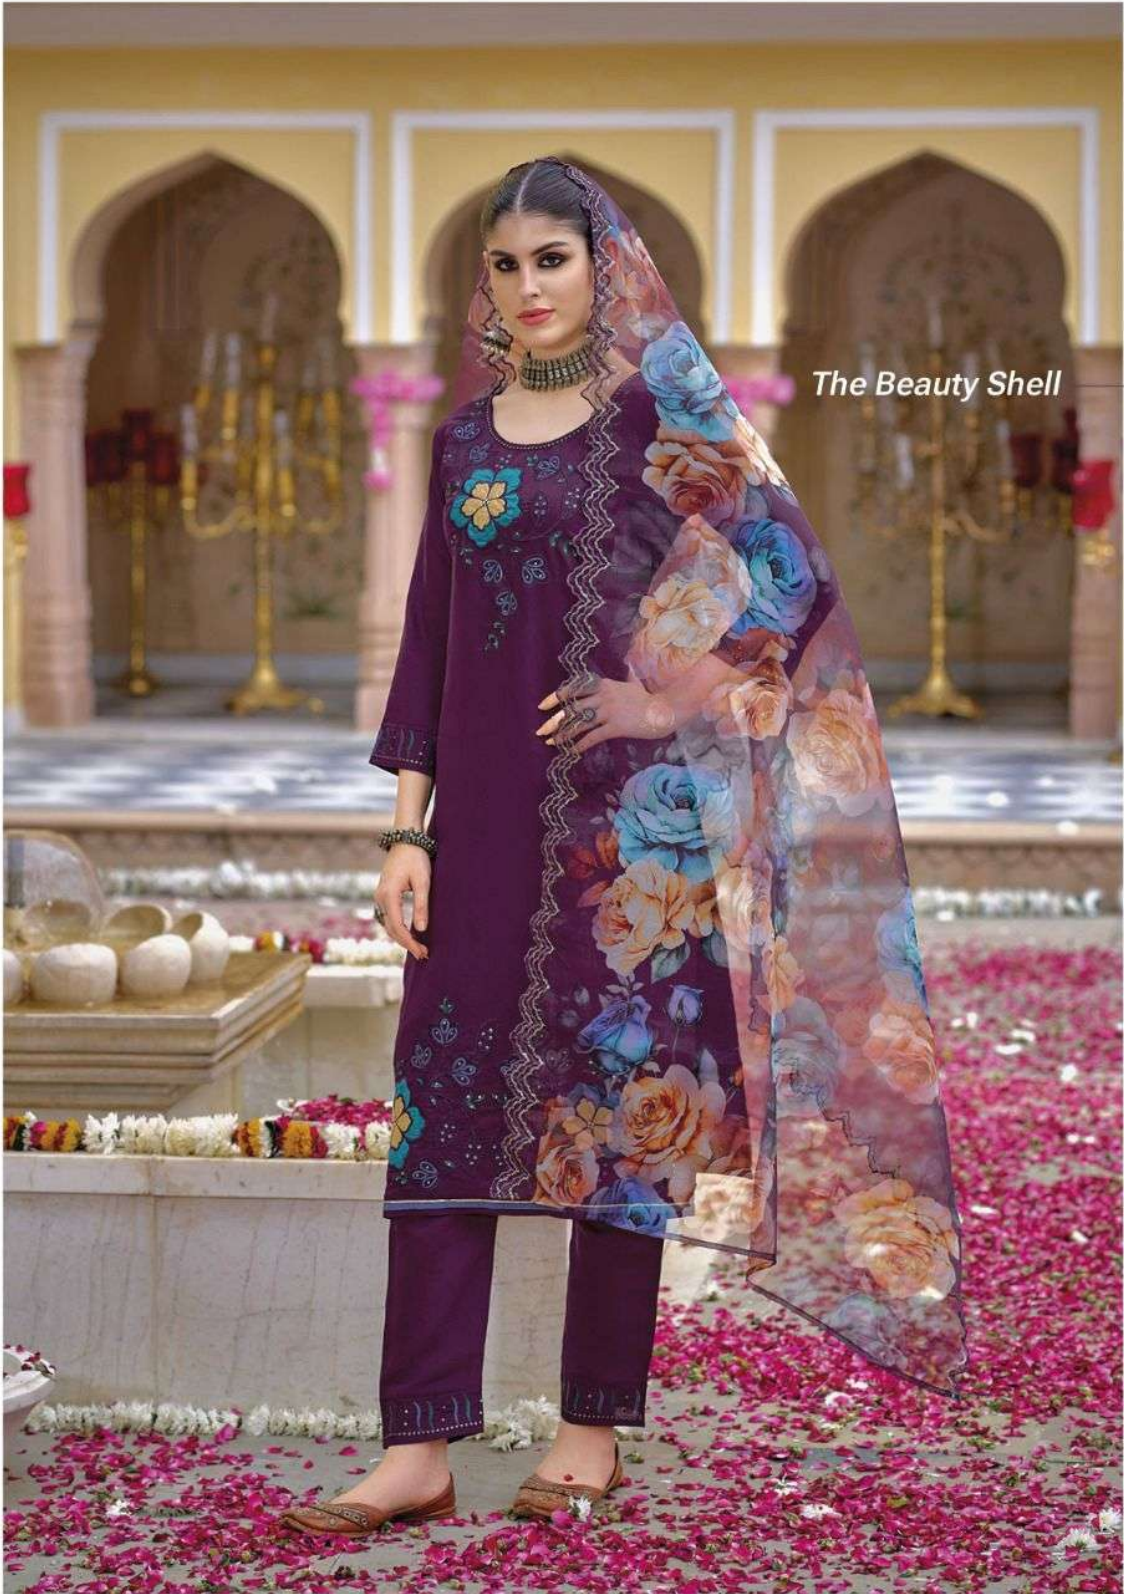

KAILEE

*fashion*

EMBROIDERED EMBROID WEAR

*Drapes in Dreams*

BN - 42382

*The Beauty Shell*

BN - 42383

KAILEE