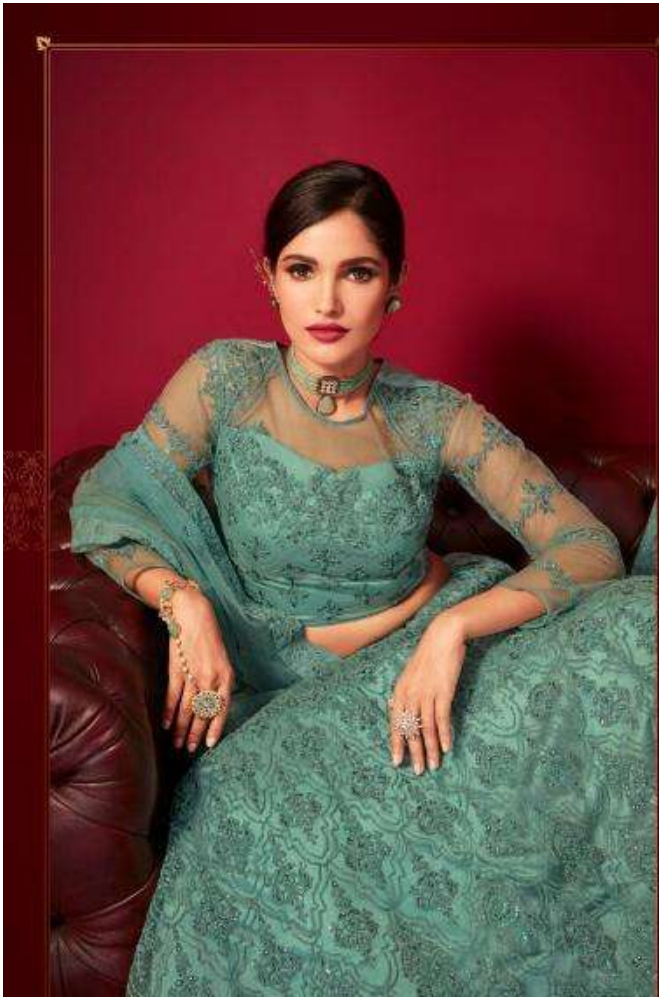

Vouch
FASHION
www.VouchFashion.com
Original Fashion

Saniya

	DESCRIPTION
BLOUSE FABRIC	NET WITH SILK
LEHENGA FABRIC	NET , SILK WITH CAN CAN
DUPATTA FABRIC	NET
WORK	HEAVY WORK WITH HEAVY STONE WORK
PRICE	4999 + GST
SIZE	BLOUSE UNSTITCHED LEHENGA SEMI STITCHED

60001

60002

60003

60004

60005

Vouch

Her Highness

A spectacular embroidered dress with a flared silhouette, this outfit is unique and stylish

60005

Vouche
fashion
The Beauty
of Tradition

Ruffie Fashion

A beautiful outfit with incredible stone work is the badge of sophistication

60004

Graceful Beauty

A subtle but subtle colour that is perfect for any evening events.
Shimmer in this incredible ensemble.

60002

Graceful Beauty

A stylish but subtle colour that is perfect for any evening event.
Shimmer in this incredible ensemble.

60002

Vouch
SAGROO

Opulent Beauty

This amazing red dress is our designer's favorite.
It's not just classy.