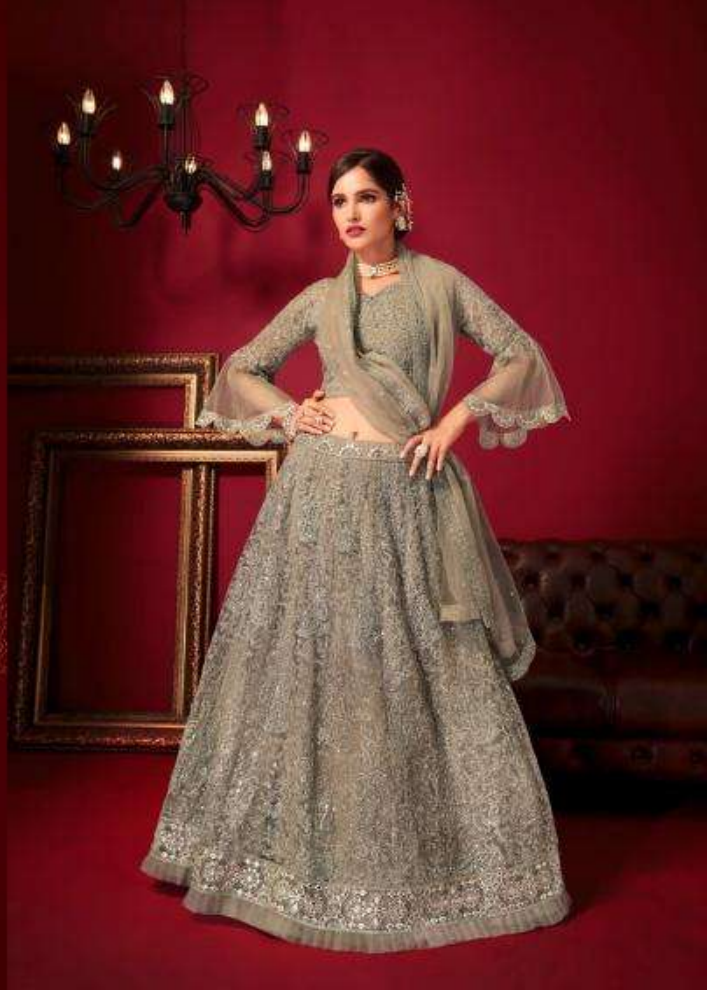

Vouch
FASHION
www.VouchFashion.com
Original Fashion

Saniya

	DESCRIPTION
BLOUSE FABRIC	NET WITH SILK
LEHENGA FABRIC	NET , SILK WITH CAN CAN
DUPATTA FABRIC	NET
WORK	HEAVY WORK WITH HEAVY STONE WORK
PRICE	4999 + GST
SIZE	BLOUSE UNSTITCHED LEHENGA SEMI STITCHED

60001

60002

60003

60004

60005

Vouch

Her Highness

A spectacular embroidered dress with a flared silhouette, this outfit is unique and stylish

60005

Vouche
fashion
The Beauty
of Tradition

Ruffie Fashion

A beautiful outfit with incredible stone work is the badge of sophistication

60004

Graceful Beauty

A subtle but subtle colour that is perfect for any evening events.
Shimmer in this incredible ensemble.

60002

Graceful Beauty

A stylish but subtle colour that is perfect for any evening event.
Shimmer in this incredible ensemble.

60002

Vouch
SAGROO

Opulent Beauty

This amazing red dress is our designer's favorite.
It's not just classy.