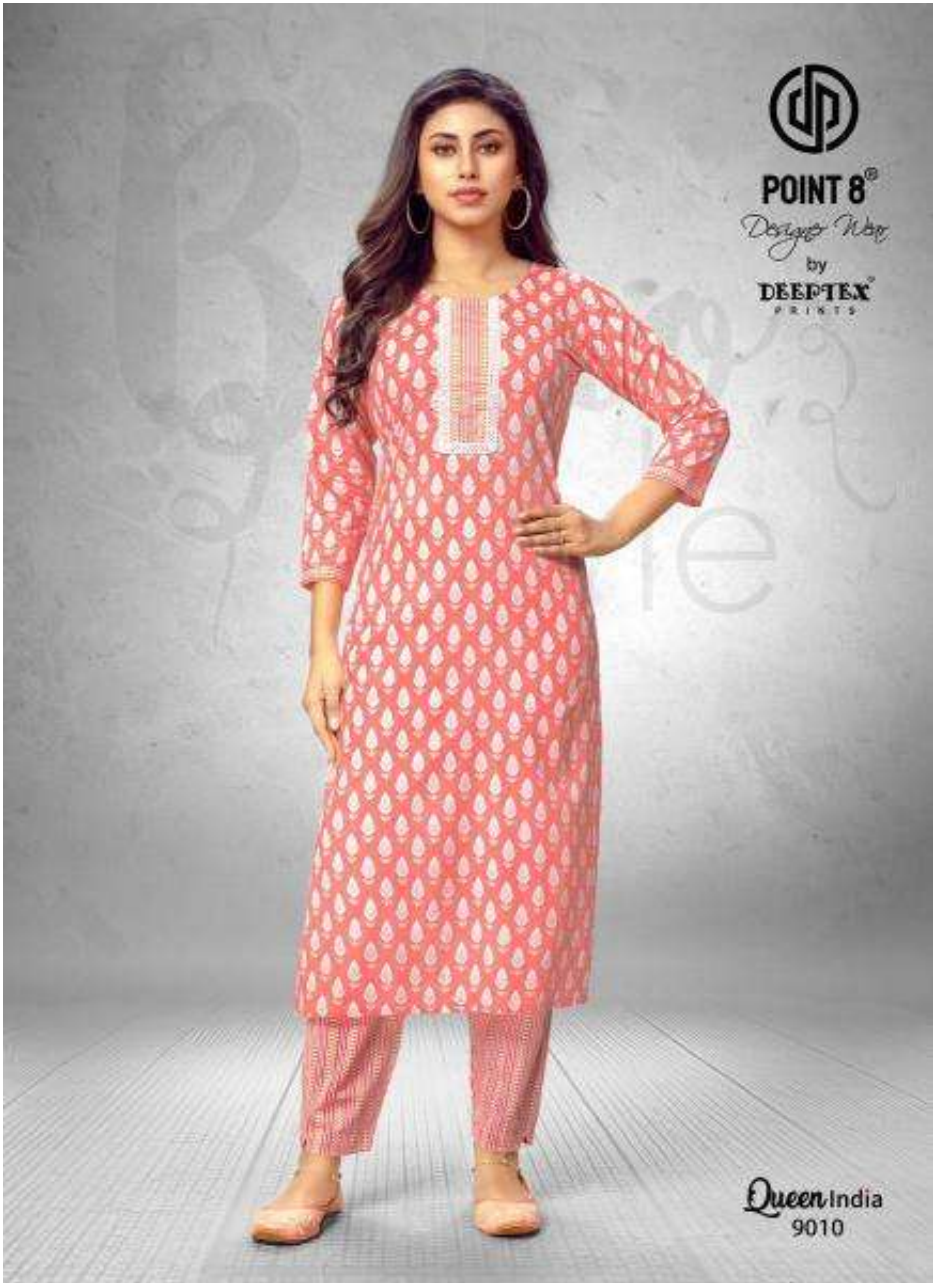

POINT 8[®]

Designer Wear

by

DEEPTEX[®]

PRINTS

*Queen*India
9010

POINT 8[®]
Designs Wear
by
DEEPTEX
PRINTS

Queen India
9009

POINT 8[®]

Designer Wear

by

DEEPTEX[®]

PRINTS

Queen India
9002

POINT 8[®]

Designer Wear

by

DEEPTEX[®]

PRINTS

*Queen*India
9010

POINT 8[®]
Designs *Way*
by
DEEPTEX[®]
PRINTS

Queen India
9005

POINT 8[®]

Designer Wear

by

DEEPTEX[®]

PRINTS

Queen India
9004

POINT 8[®]

Designer Wear

by

DEEPTEX[®]