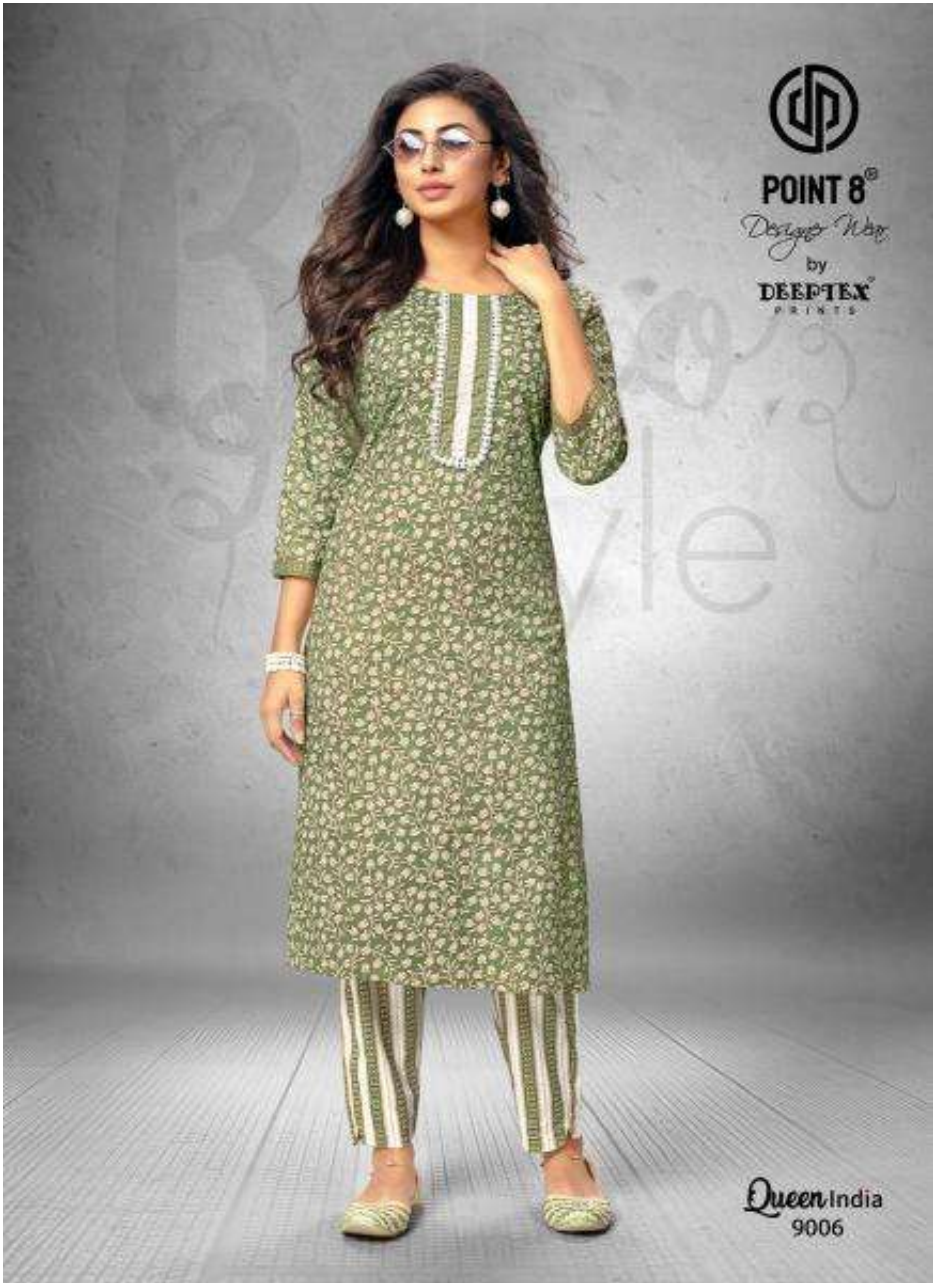

POINT 8®

Designer Wear

by

DEEPTEX®

PRINTS

Queen India
9006