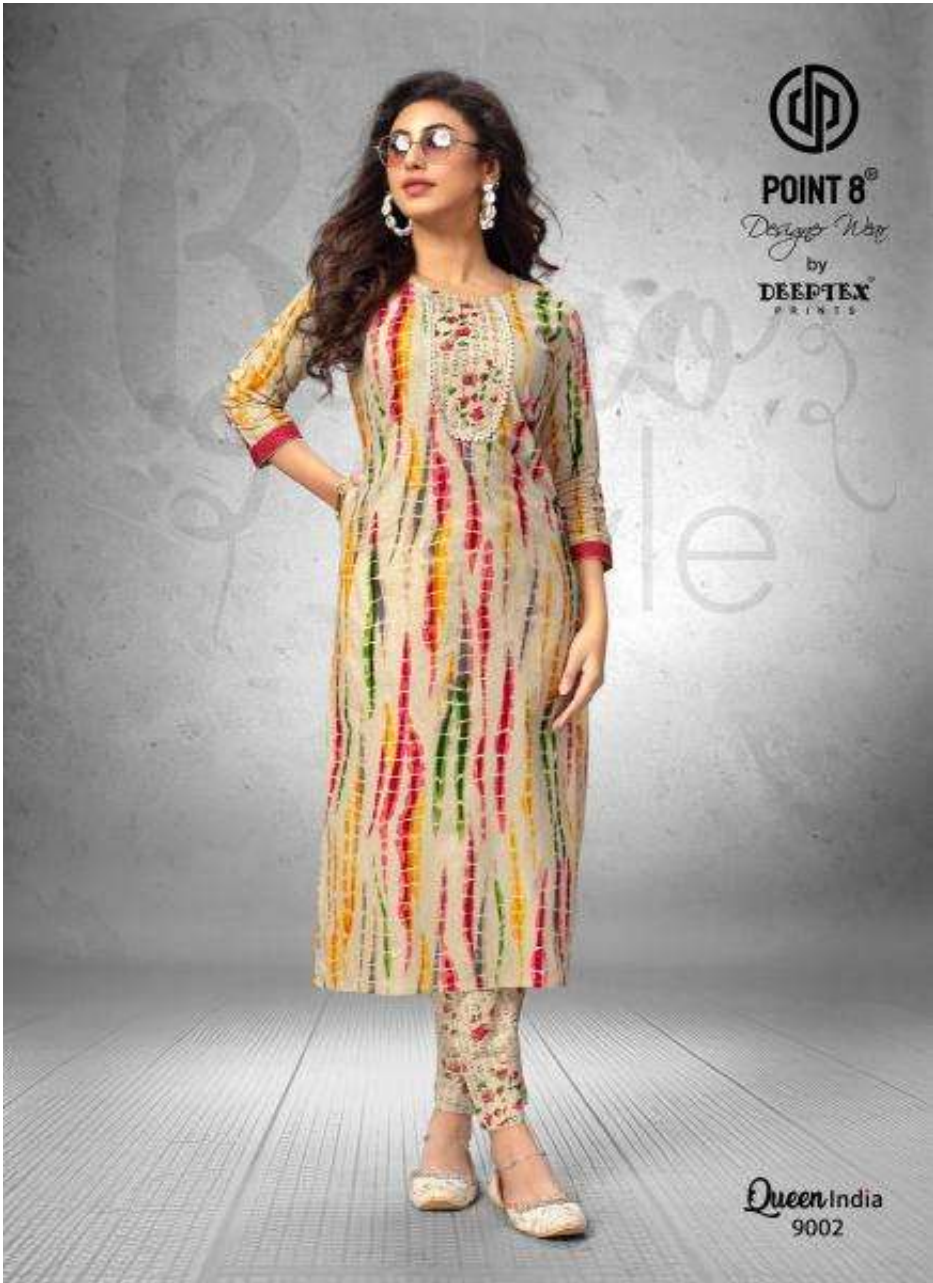

POINT 8[®]

Designer Wear

by

DEEPTEX[®]

PRINTS

*Queen*India
9010

POINT 8[®]
Designs Wear
by
DEEPTEX
PRINTS

Queen India
9009

POINT 8[®]

Designer Wear

by

DEEPTEX[®]

PRINTS

Queen India
9002

POINT 8[®]

Designer Wear

by

DEEPTEX[®]

PRINTS

*Queen*India
9010

POINT 8[®]
Designs *Way*
by
DEEPTEX[®]
PRINTS

Queen India
9005

POINT 8[®]

Designer Wear

by

DEEPTEX[®]

PRINTS

Queen India
9004

POINT 8[®]

Designer Wear

by

DEEPTEX[®]