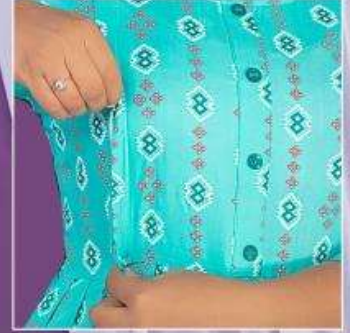

DEE CEE®
The Fashion Empire
EVANKA

FEEDING TOP

DEE CEE®
The Fashion Empire
EVANKA

FEEDING TOP

FEEDING TOP

DEE CEE®
The Fashion Empire
EVANKA

FEEDING TOP

FEEDING TOP

FEEDING TOP

DEE CEE®
The Fashion Empire
EVANKA

FEEDING TOP

FAB:- RIYON PRINT
PATTERN:- THREE LAYERED FLARED FEEDING KURTI WITH BUTTON
PATTI WITH BUTTON AND LUPI ON 3/4 SLEEVE.

EVANKA
THE FASHION EMPIRE

LENTH:- 46"
GHERA :- 42"+
SIZE:- , L, XL, XXL, 3XL