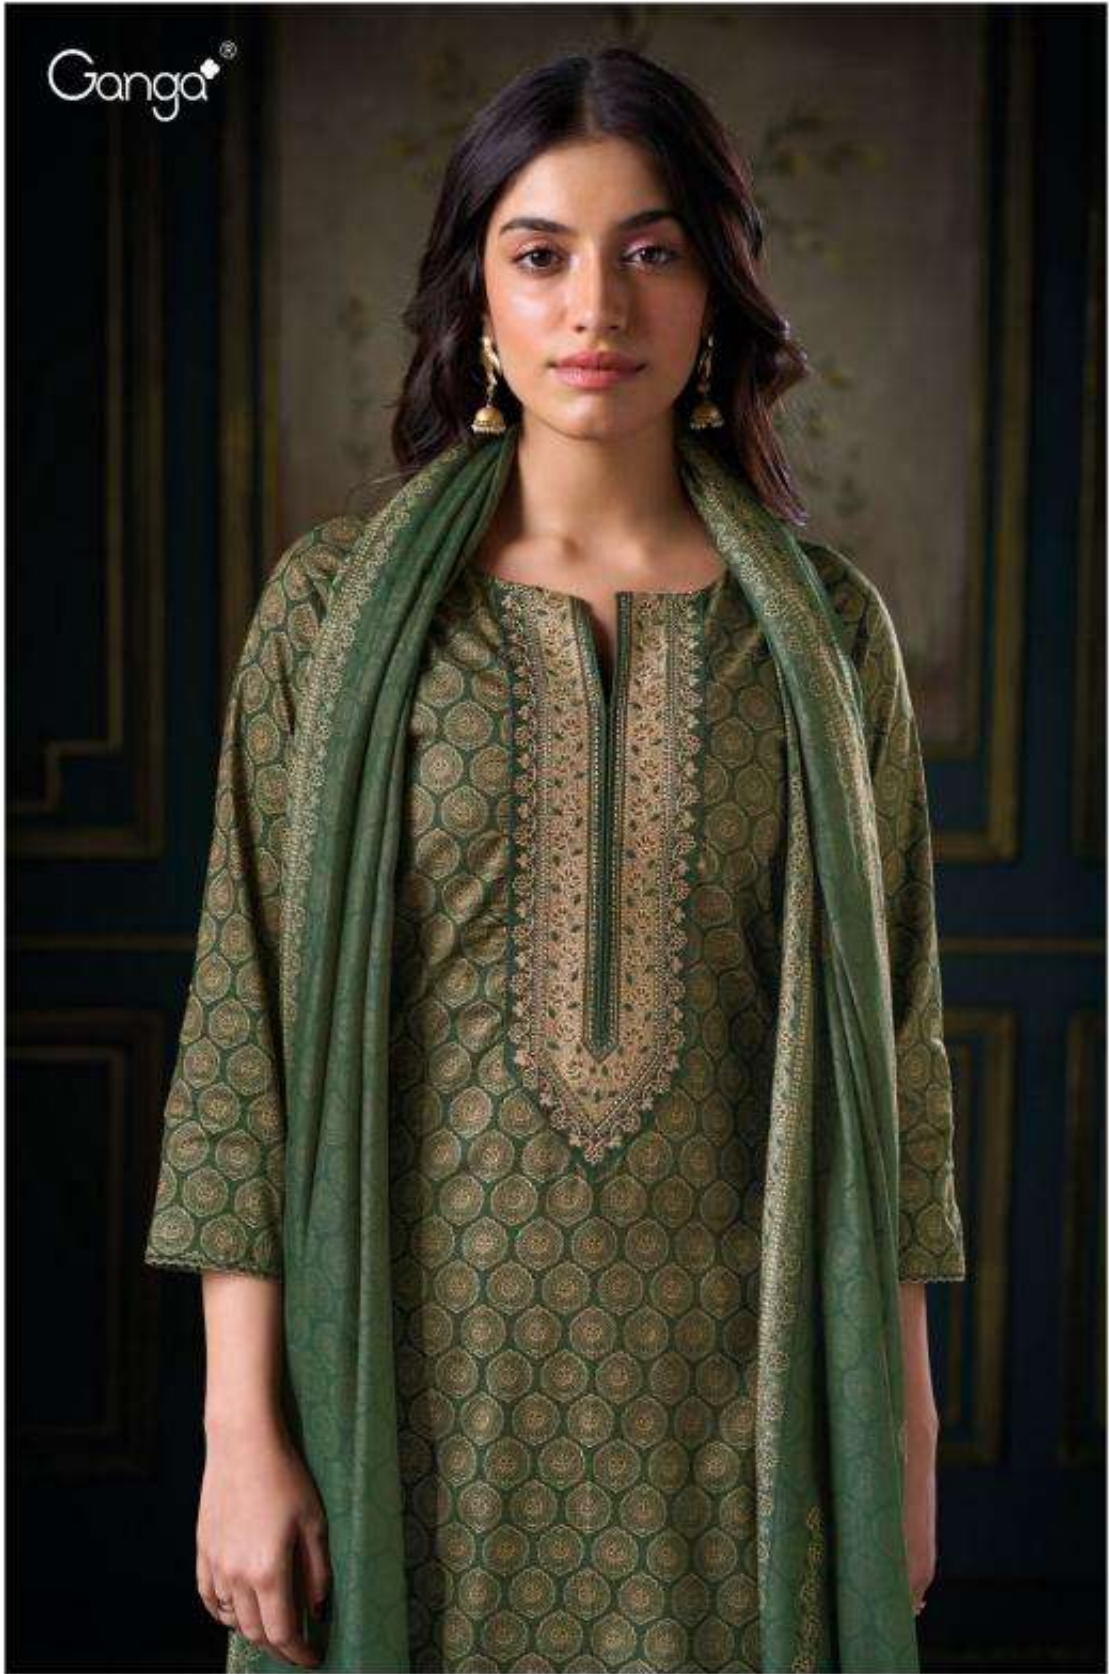

S2847-C

Ganga®

Mima

S2847

Ganga®

Ganga®

S2847-D

S2847-B

Ganga®

PRODUCT NAME	<b>MIMA</b>
D.NO.	S2847
DESCRIPTION	<p><b>TOP</b> PREMIUM COTTON PRINTED WITH EMBROIDERY AND JARI CROCHET LACE.</p> <p><b>BOTTOM</b> PREMIUM COTTON SOLID COLOR.</p> <p><b>DUPATTA</b> PREMIUM BEMBERG LAWN PRINTED.</p>
HSN CODE	<b>520851</b>
WHOLESALE PRICE	<b>1395/- EACH+GST(EXTRA)</b>